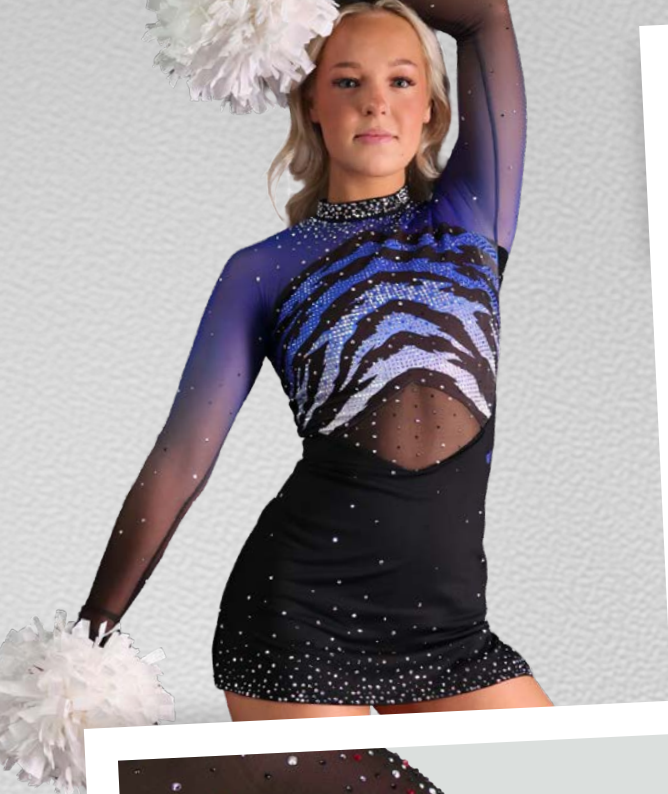

A. DDA26101 $139.95
Lettering: Custom logo
Rhinestones: Upper sleeve scatter (RX26101US), lower sleeve burst (RX26101LS), lower dress burst (X26101LWD), and lower back scatter (RX26101UBK).