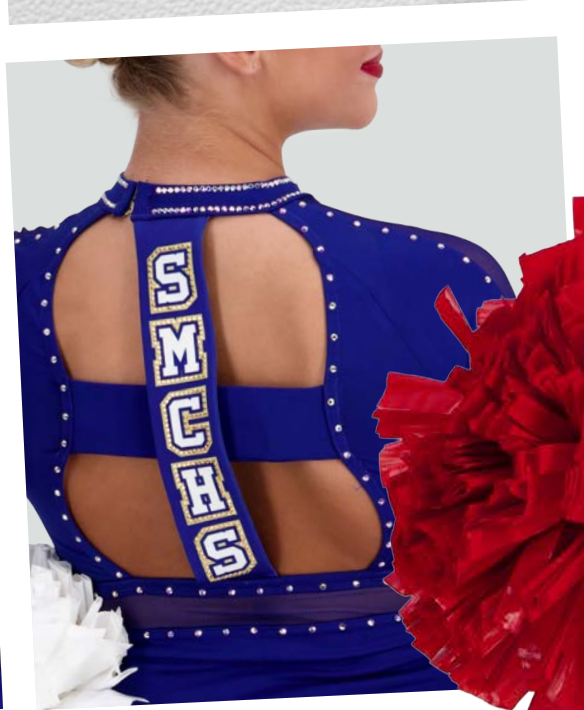

THIS JUST IN NEW dance styles made for performance.

NEW
SILHOUETTES
NEW
EMBELLISHMENTS
NEW
DESIGNS

Bring style to every stage with bold color blocking, mesh panels, and sparkling details.

A. DLEO26117 - \$134.95
Bridal point finger loop, attached stirrups. Rhinestones: Front neck burst (RX26117UFN), neck v-panel lines (RX26117VNK), front chest scatter (RX26117FCH), front and back waistband v-panel lines (RX26117VMD), upper back v-panel lines (RX26117VUB), back scatter (RX26117CBK), vertical sleeve lines (RX26117VSL), and sleeve scatter (RX26117SCS).