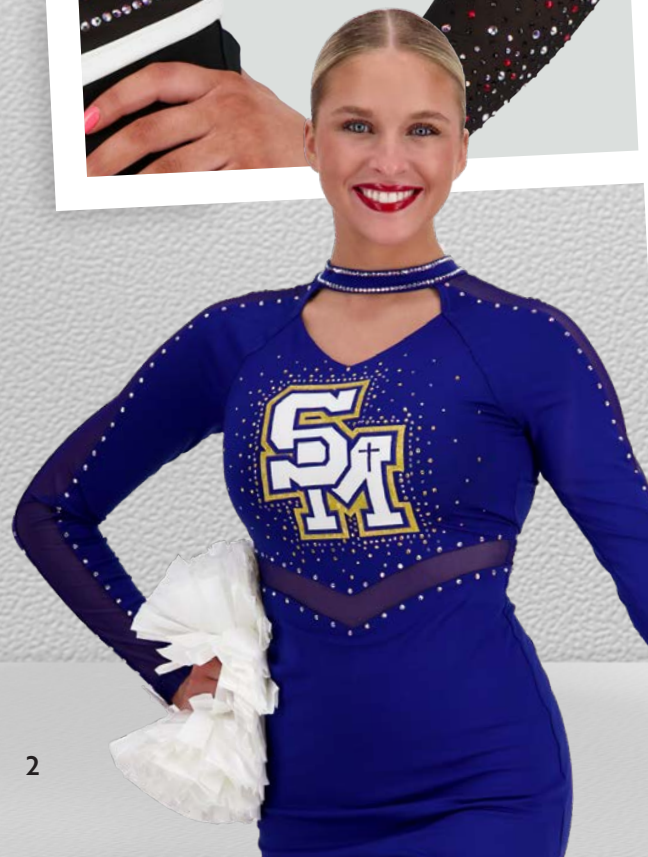

THIS JUST IN NEW dance styles made for performance.

NEW
SILHOUETTES
NEW
EMBELLISHMENTS
NEW
DESIGNS

Bring style to every stage with bold color blocking, mesh panels, and sparkling details.

A. DLEO26117 - \$134.95
Bridal point finger loop, attached stirrups. Rhinestones: Front neck burst (RX26117UFN), neck v-panel lines (RX26117VNK), front chest scatter (RX26117FCH), front and back waistband v-panel lines (RX26117VMD), upper back v-panel lines (RX26117VUB), back scatter (RX26117CBK), vertical sleeve lines (RX26117VSL), and sleeve scatter (RX26117SCS).