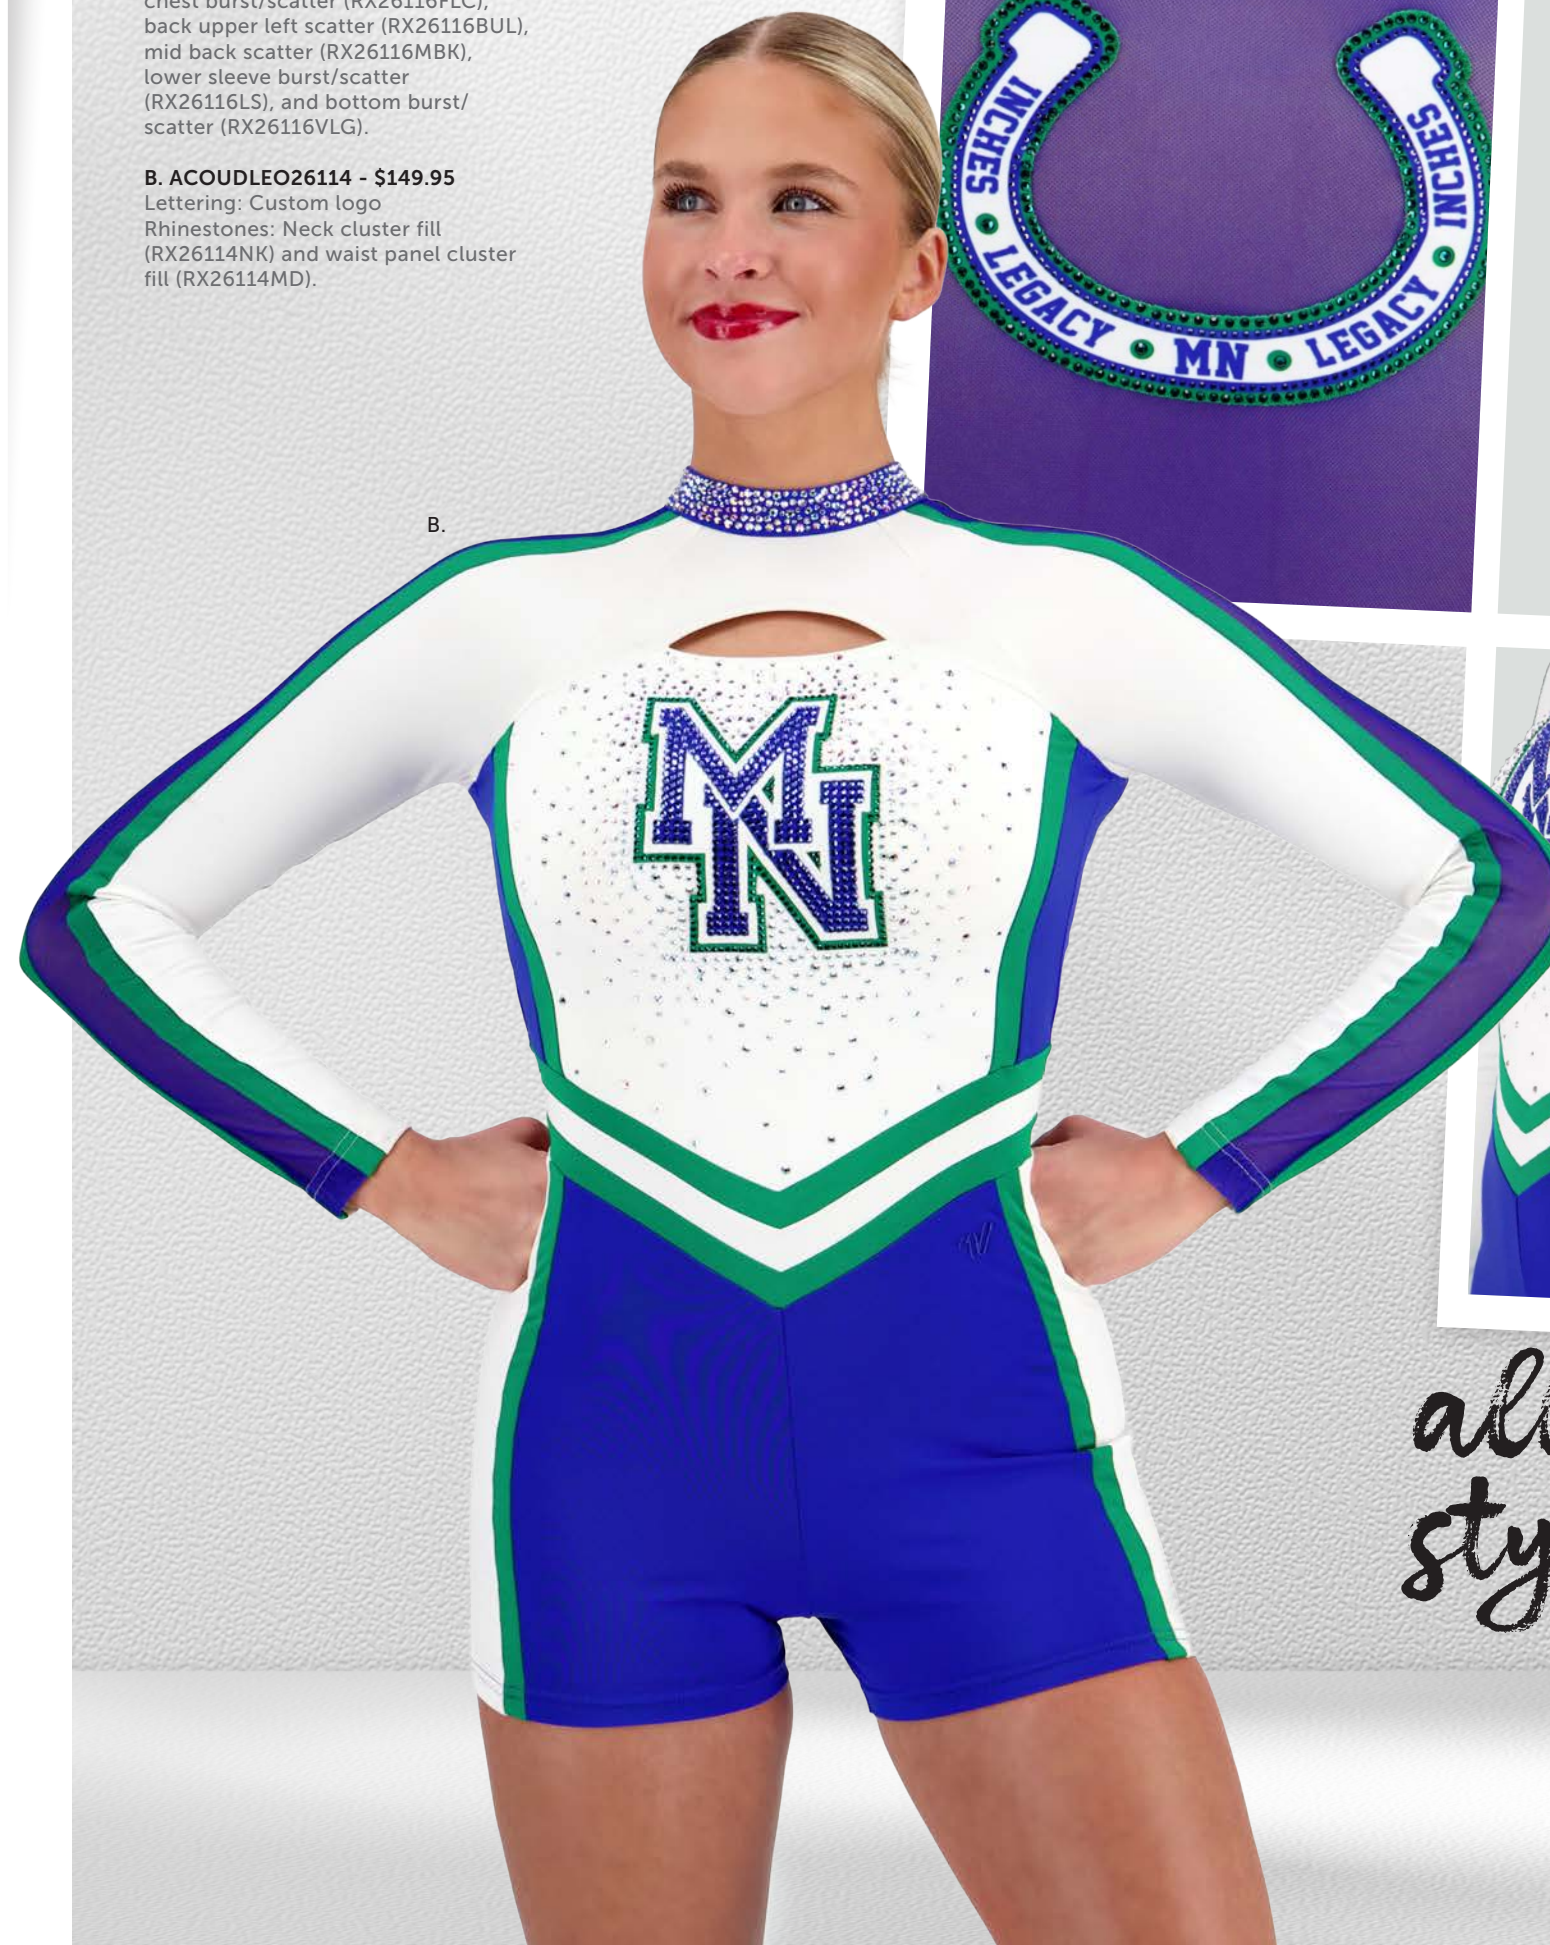

dynamic BY DESIGN

Sharp lines and vibrant contrasting panels bring movement that hits from every angle.

A.

A. ACOUDLEO26116 - $139.95
Rhinestones: Upper chest and back burst/scatter (RX26116UFB), front left chest burst/scatter (RX26116FLC), back upper left scatter (RX26116BUL), mid back scatter (RX26116MBK), lower sleeve burst/scatter (RX26116LS), and bottom burst/scatter (RX26116VLG).

B. ACOUDLEO26114 - $149.95
Lettering: Custom logo
Rhinestones: Neck cluster fill (RX26114NK) and waist panel cluster fill (RX26114MD).

B.

*all-in-one
style*

Sporty stripes accented with mesh create a comfortable, competition-ready fit.