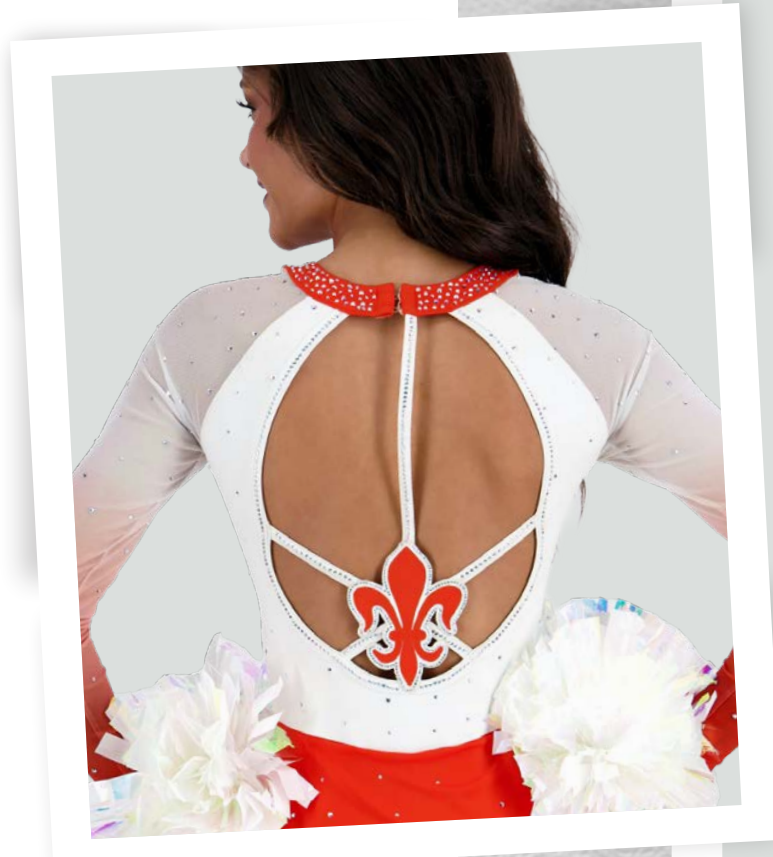

A. ACOUDD26130DI - $119.95
Lettering: Custom logo
Rhinestones: Neck cluster fill (RX26130NK), sleeve scatter (RX26130SLV), lower dress burst (RX26130LWD), upper back panel scatter (RX26130UBK), back strap lines (RX26130BST), and keyhole trim line (RX26130BTR).

B. ACOUB26119DI - $134.95
Lettering: Custom logo
Rhinestones: Neckline (RX26119NK), upper chest burst (RX26119UCH), upper chest and back lines (RX26119UFB), front and back scatter (RX26119MFB), torso lines (RX26119LFB), upper sleeve burst (RX26119US), center sleeve lines (RX26119CS), and v-panel sleeve lines (RX26119VSL).
DLEG26119 - $70.95
Attached stirrup.
Rhinestones: Vertical leg lines (RX26119VLG).