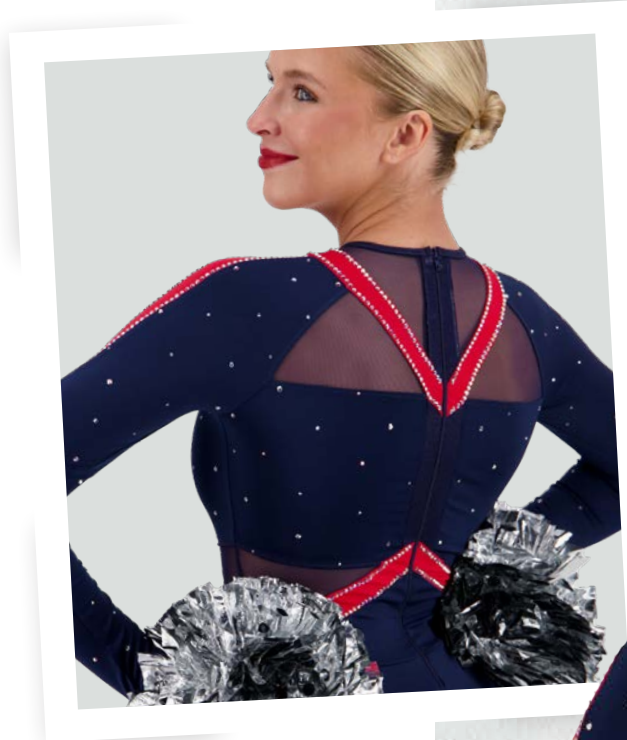

THIS JUST IN NEW dance styles made for performance.

NEW
SILHOUETTES
NEW
EMBELLISHMENTS
NEW
DESIGNS

Bring style to every stage with bold color blocking, mesh panels, and sparkling details.

A. DLEO26117 - \$134.95
Bridal point finger loop, attached stirrups. Rhinestones: Front neck burst (RX26117UFN), neck v-panel lines (RX26117VNK), front chest scatter (RX26117FCH), front and back waistband v-panel lines (RX26117VMD), upper back v-panel lines (RX26117VUB), back scatter (RX26117CBK), vertical sleeve lines (RX26117VSL), and sleeve scatter (RX26117SCS).