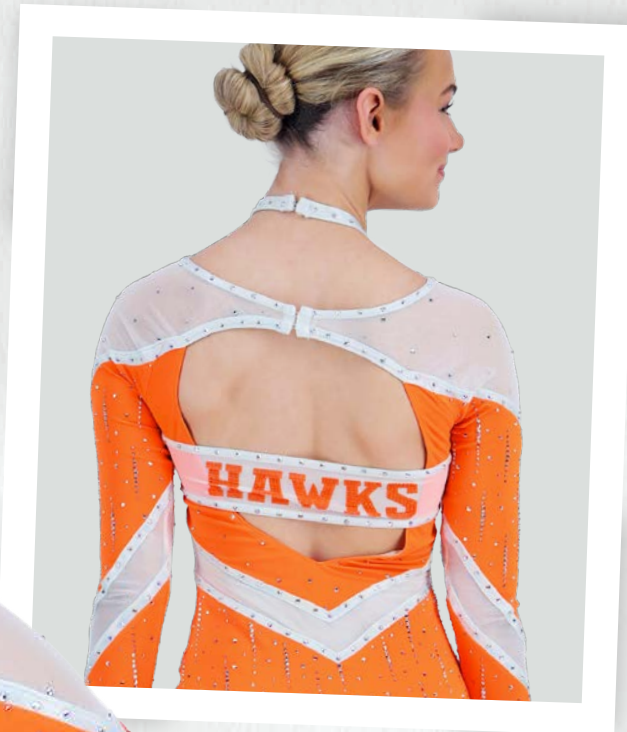

CREATE A
**CRYSTAL
STATEMENT**

Radiant all-over
crystal motifs make
every move shine
brighter.

A.

performance
FROM HEAD TO TOE

Max out your movement in a sleek silhouette featuring performance-ready leggings with mesh accents.

B.

Add interest with **EMBELLISHED STRAPS** to finish the look.