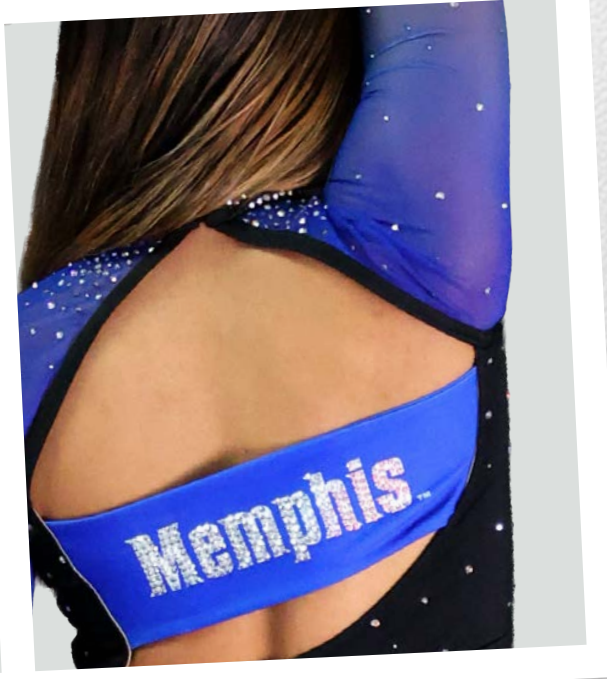

VARSITY

2026 DANCE
EXCLUSIVE
EDITION

A. DDA26101 \$139.95
Lettering: Custom logo
Rhinestones: Upper sleeve scatter (RX26101US), lower sleeve burst (RX26101LS), lower dress burst (X26101LWD), and lower back scatter (RX26101UBK).