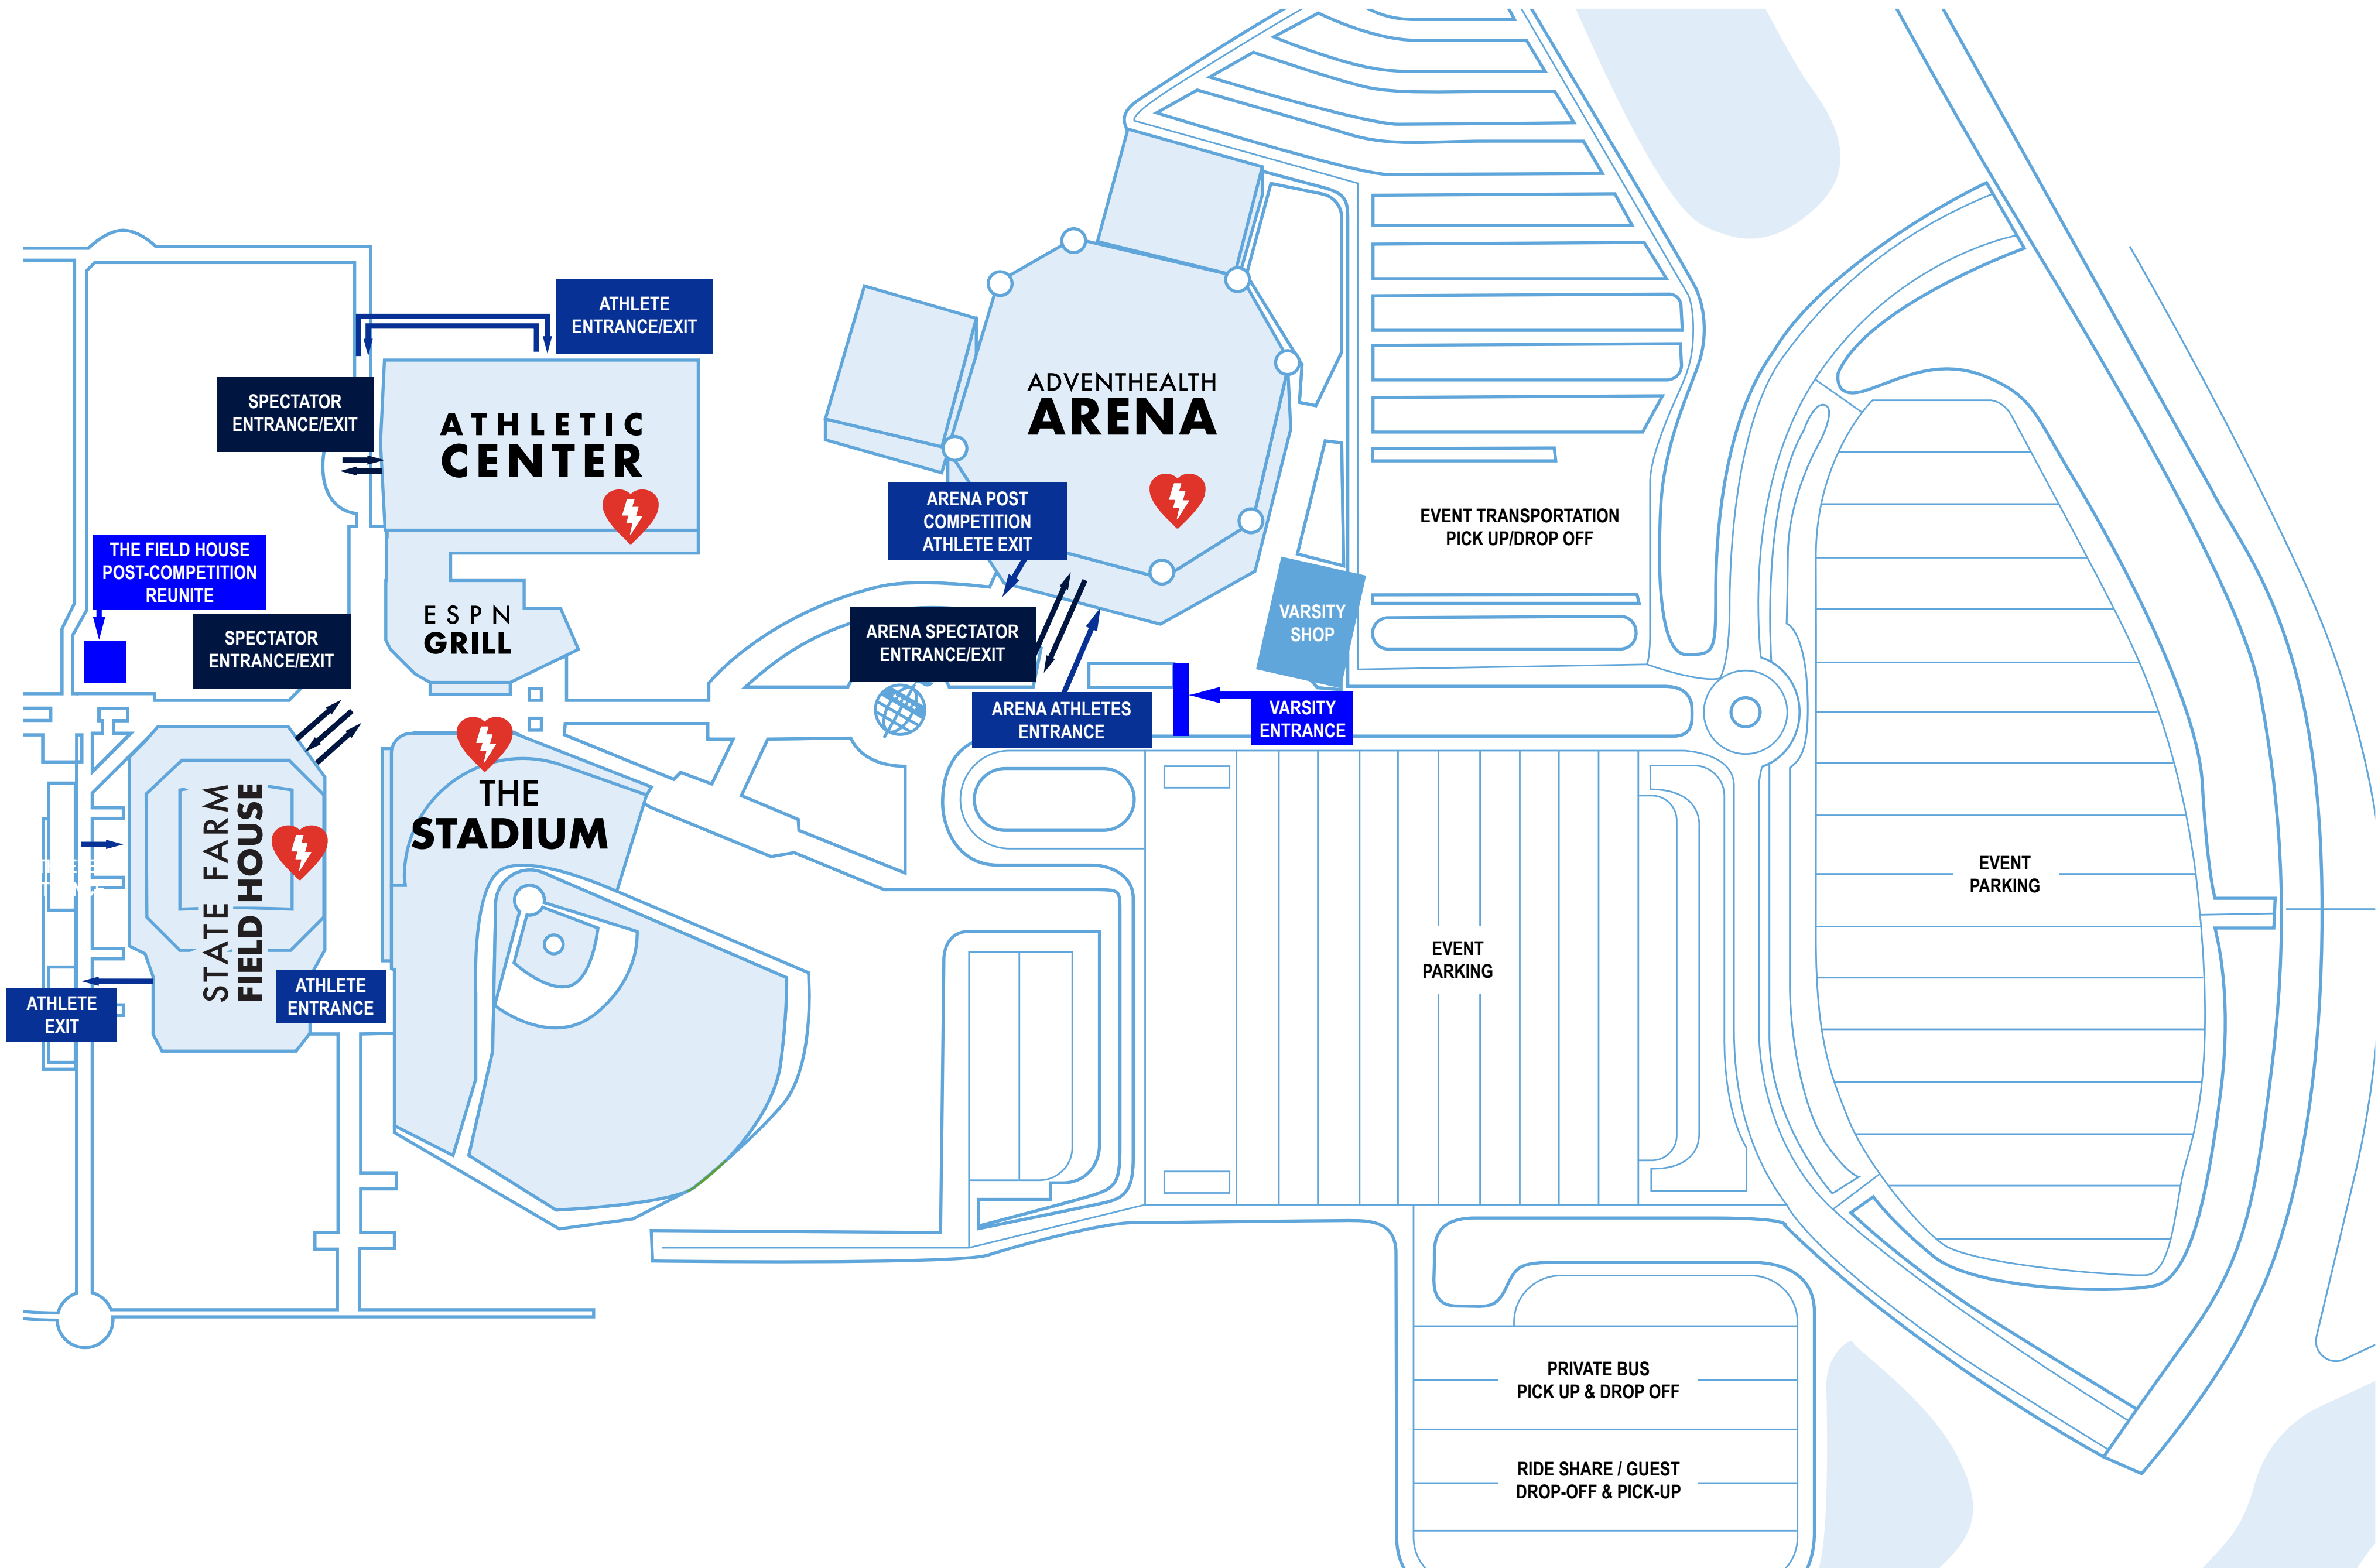

FULL COMPLEX EVENT MAP

KEY:

AED

ATHLETIC CENTER

KEY:

-  STAIRS
-  TEAMS
-  SPECTATORS
-  FANS

ADVENTHEALTH ARENA

KEY:

PLAYBACK

TEAM MUSIC

TEAMS

SPECTATORS

NORTHWEST PAVILION

NORTHEAST PAVILION

TEAM EXIT

SPECTATOR
ENTRANCE/EXIT

TEAM ENTRANCE

SPECTATOR
ENTRANCE/EXIT

SPECTATOR
EXIT ONLY

STATE FARM FIELD HOUSE

KEY:

-  ELEVATOR
-  STAIRS
-  TEAMS
-  SPECTATORS
-  FANS