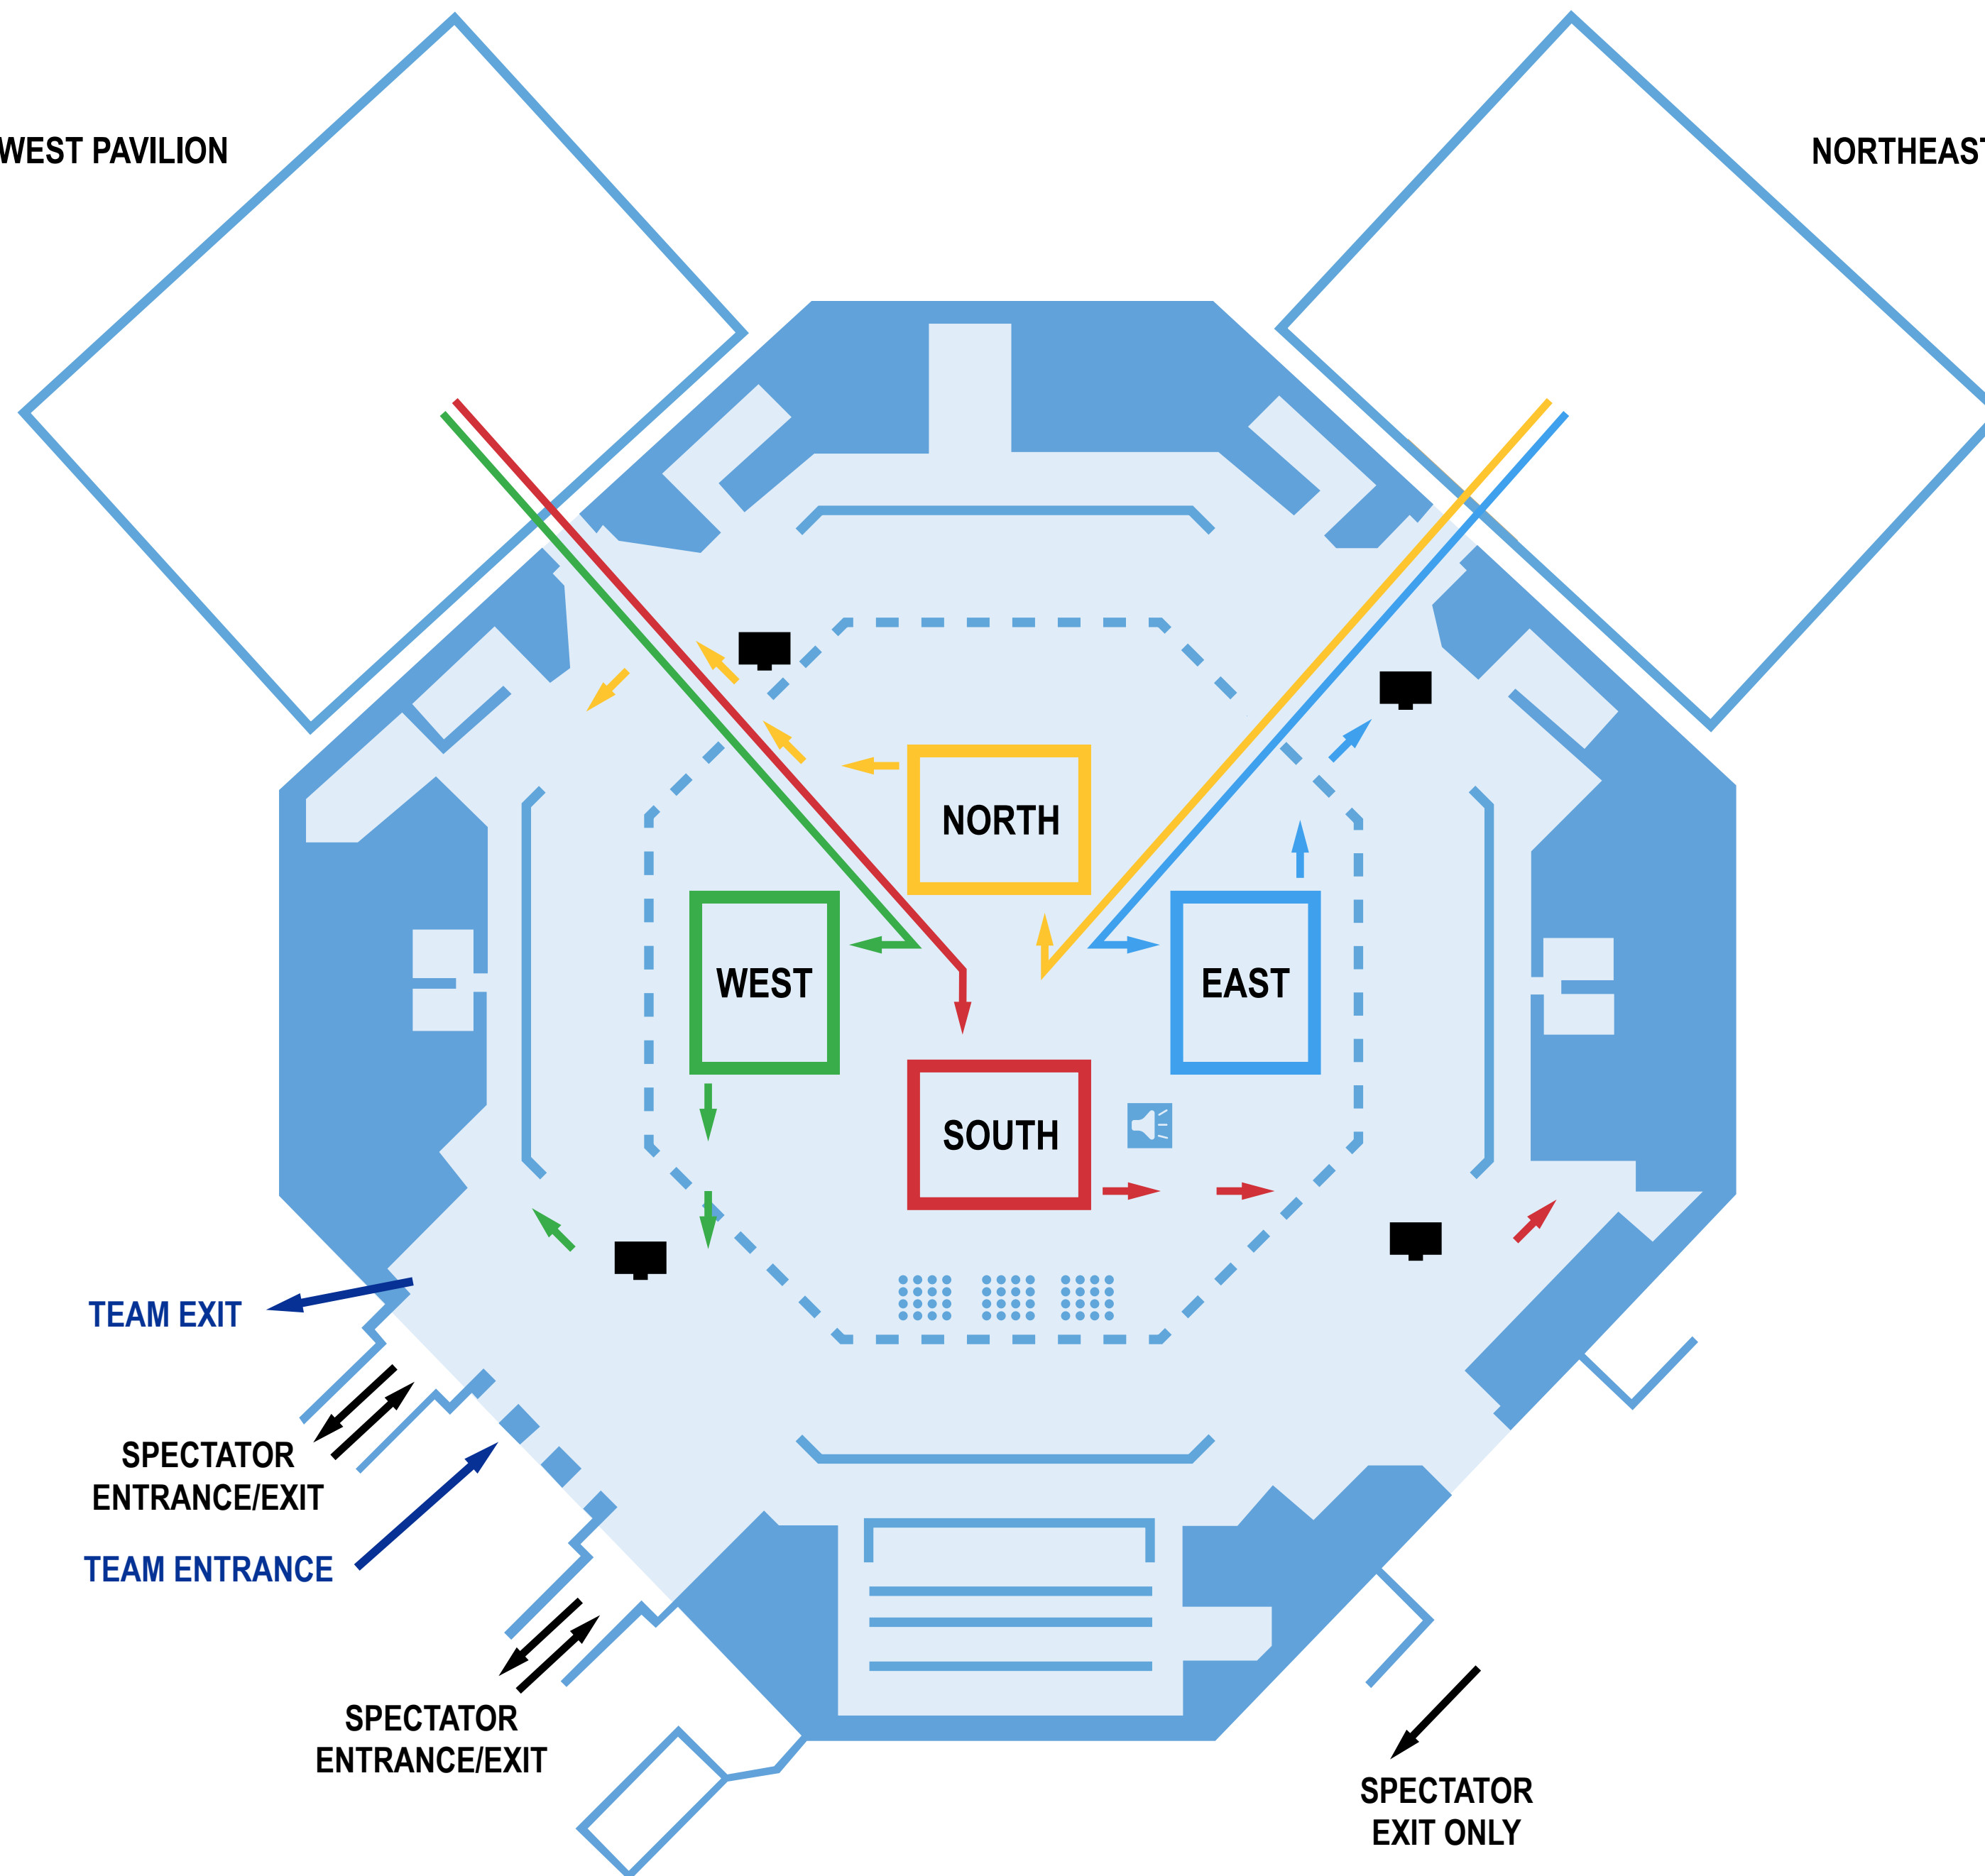

FULL COMPLEX EVENT MAP

KEY:

AED

ATHLETIC CENTER

KEY:

-  STAIRS
-  TEAMS
-  SPECTATORS
-  FANS

ADVENTHEALTH ARENA

KEY:

PLAYBACK

TEAM MUSIC

TEAMS

SPECTATORS

NORTHWEST PAVILION

NORTHEAST PAVILION

TEAM EXIT

SPECTATOR
ENTRANCE/EXIT

TEAM ENTRANCE

SPECTATOR
ENTRANCE/EXIT

SPECTATOR
EXIT ONLY

STATE FARM FIELD HOUSE

KEY:

-  ELEVATOR
-  STAIRS
-  TEAMS
-  SPECTATORS
-  FANS