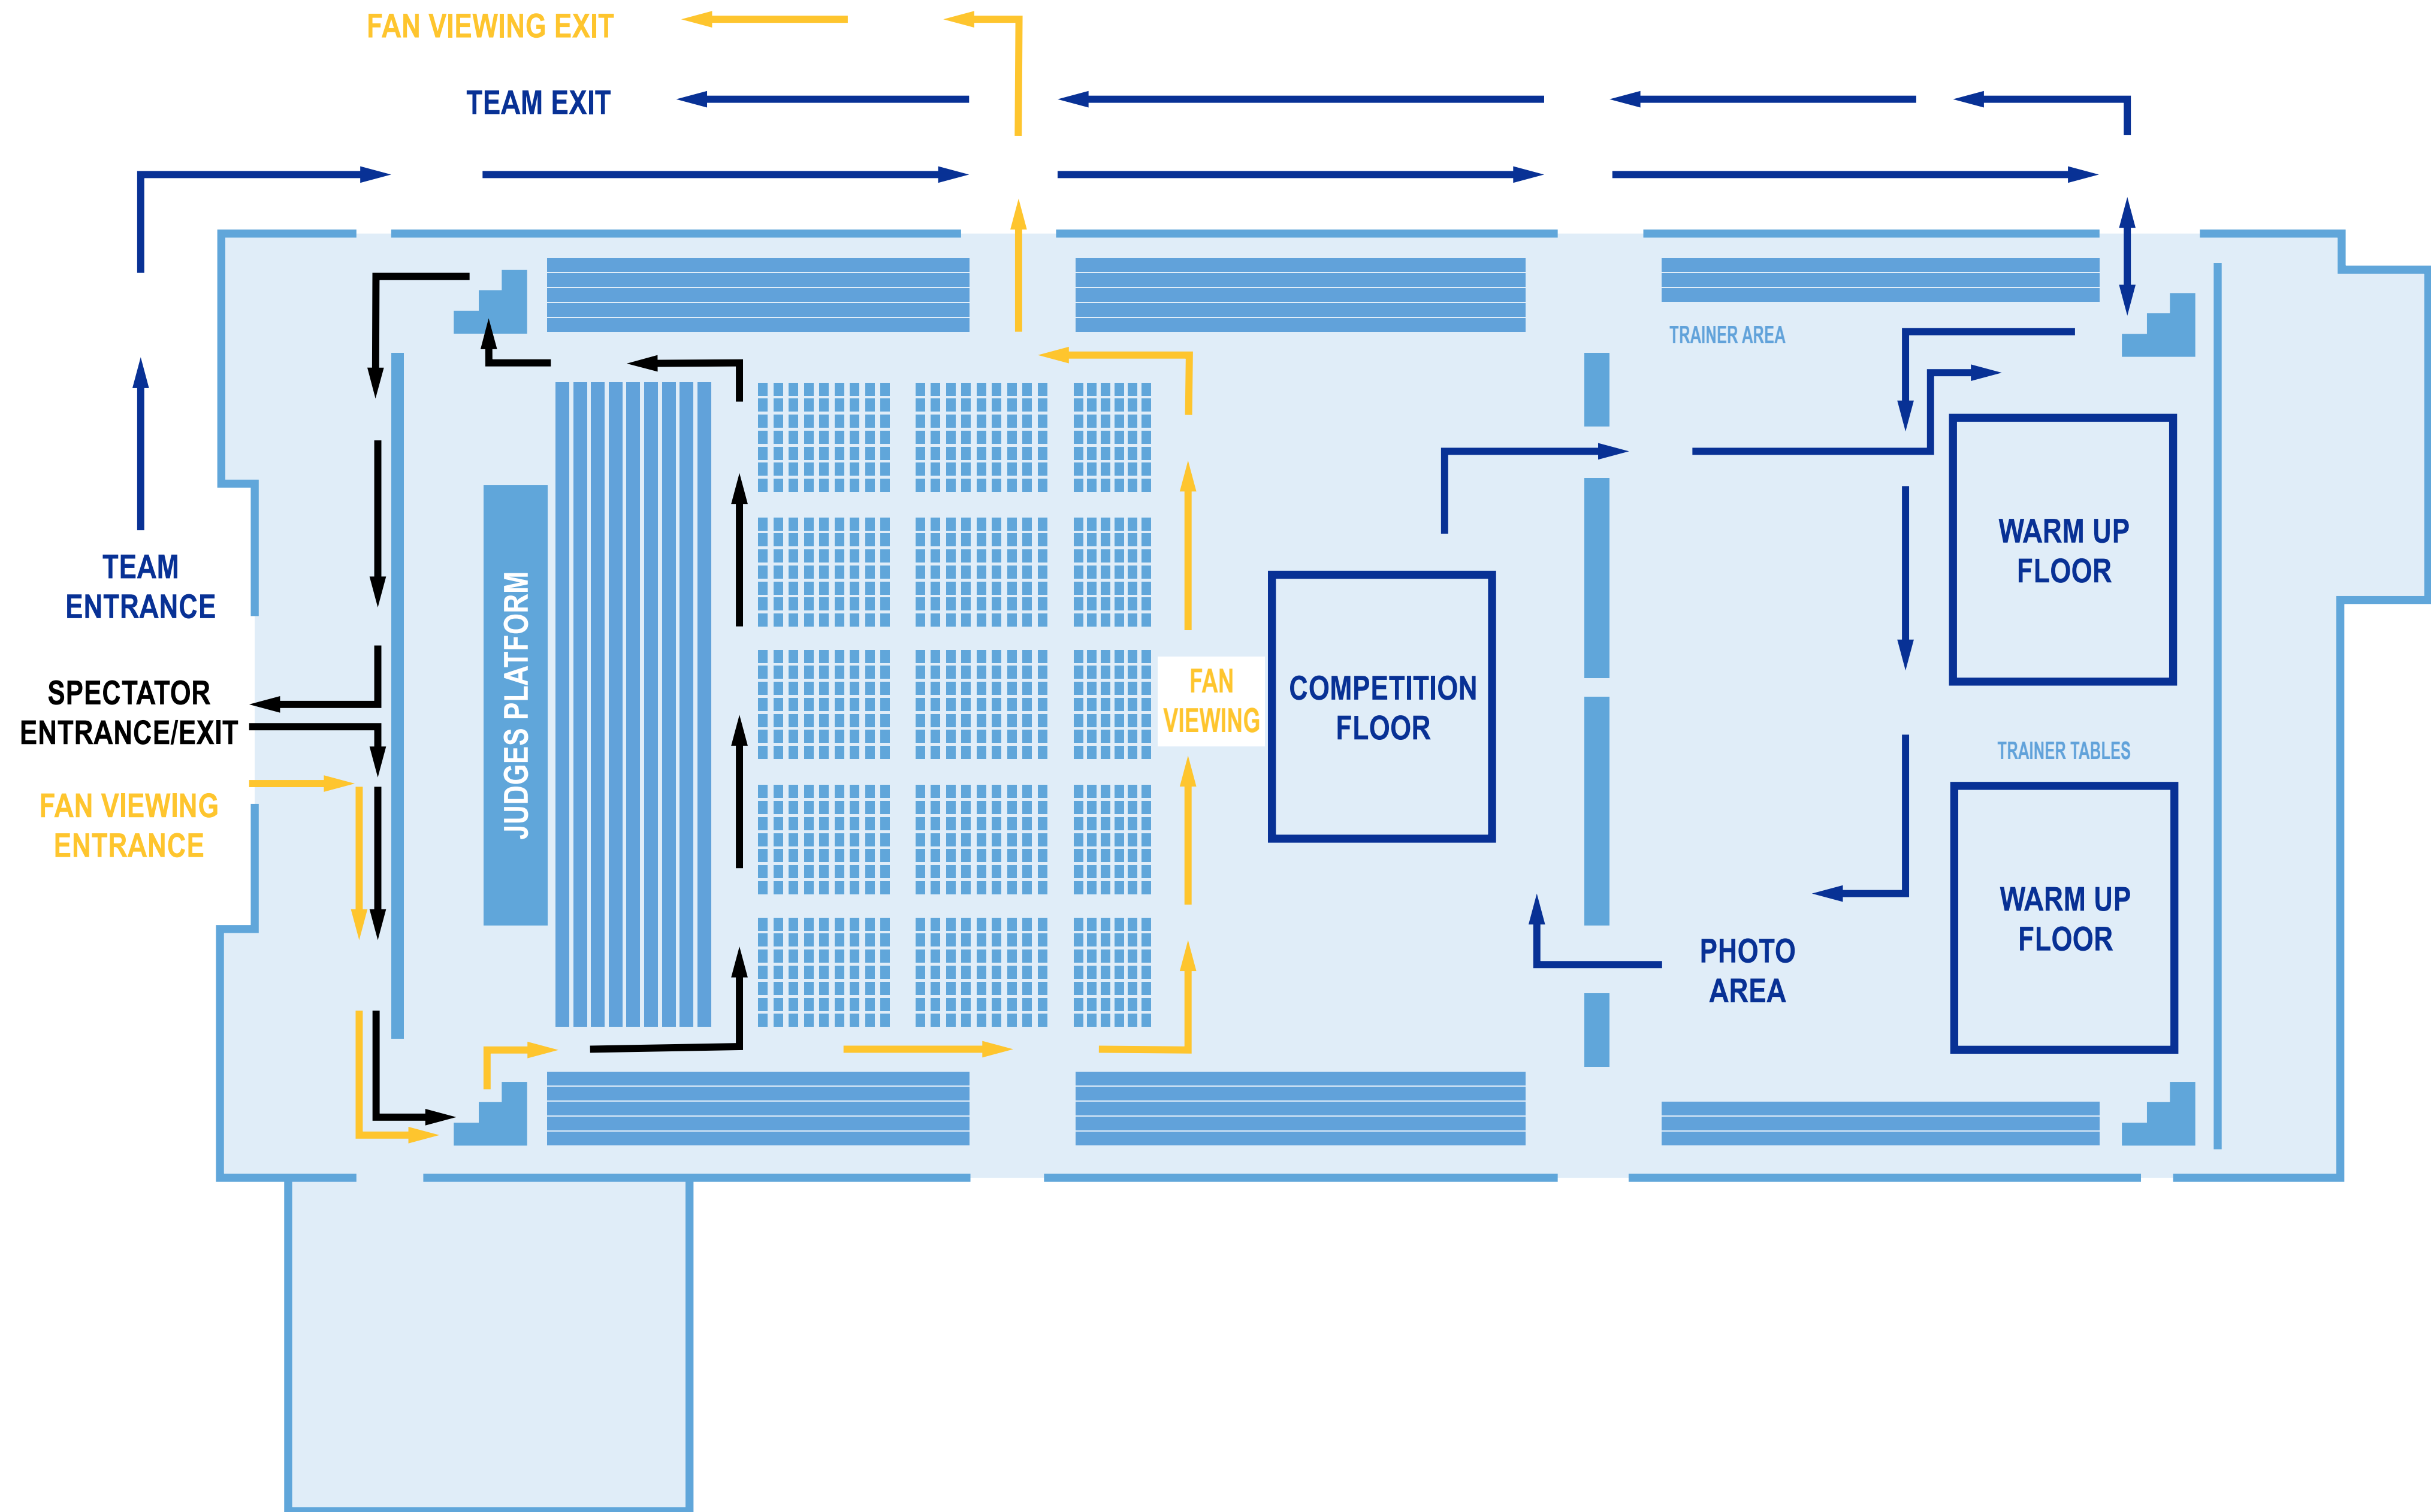

FULL COMPLEX EVENT MAP

KEY:

AED

ATHLETIC CENTER

KEY:

-  STAIRS
-  TEAMS
-  SPECTATORS
-  FANS

ADVENTHEALTH ARENA

KEY:

PLAYBACK

TEAM MUSIC

TEAMS

SPECTATORS

NORTHWEST PAVILION

NORTHEAST PAVILION

TEAM EXIT

SPECTATOR
ENTRANCE/EXIT

TEAM ENTRANCE

SPECTATOR
ENTRANCE/EXIT

SPECTATOR
EXIT ONLY

STATE FARM FIELD HOUSE

KEY:

-  ELEVATOR
-  STAIRS
-  TEAMS
-  SPECTATORS
-  FANS