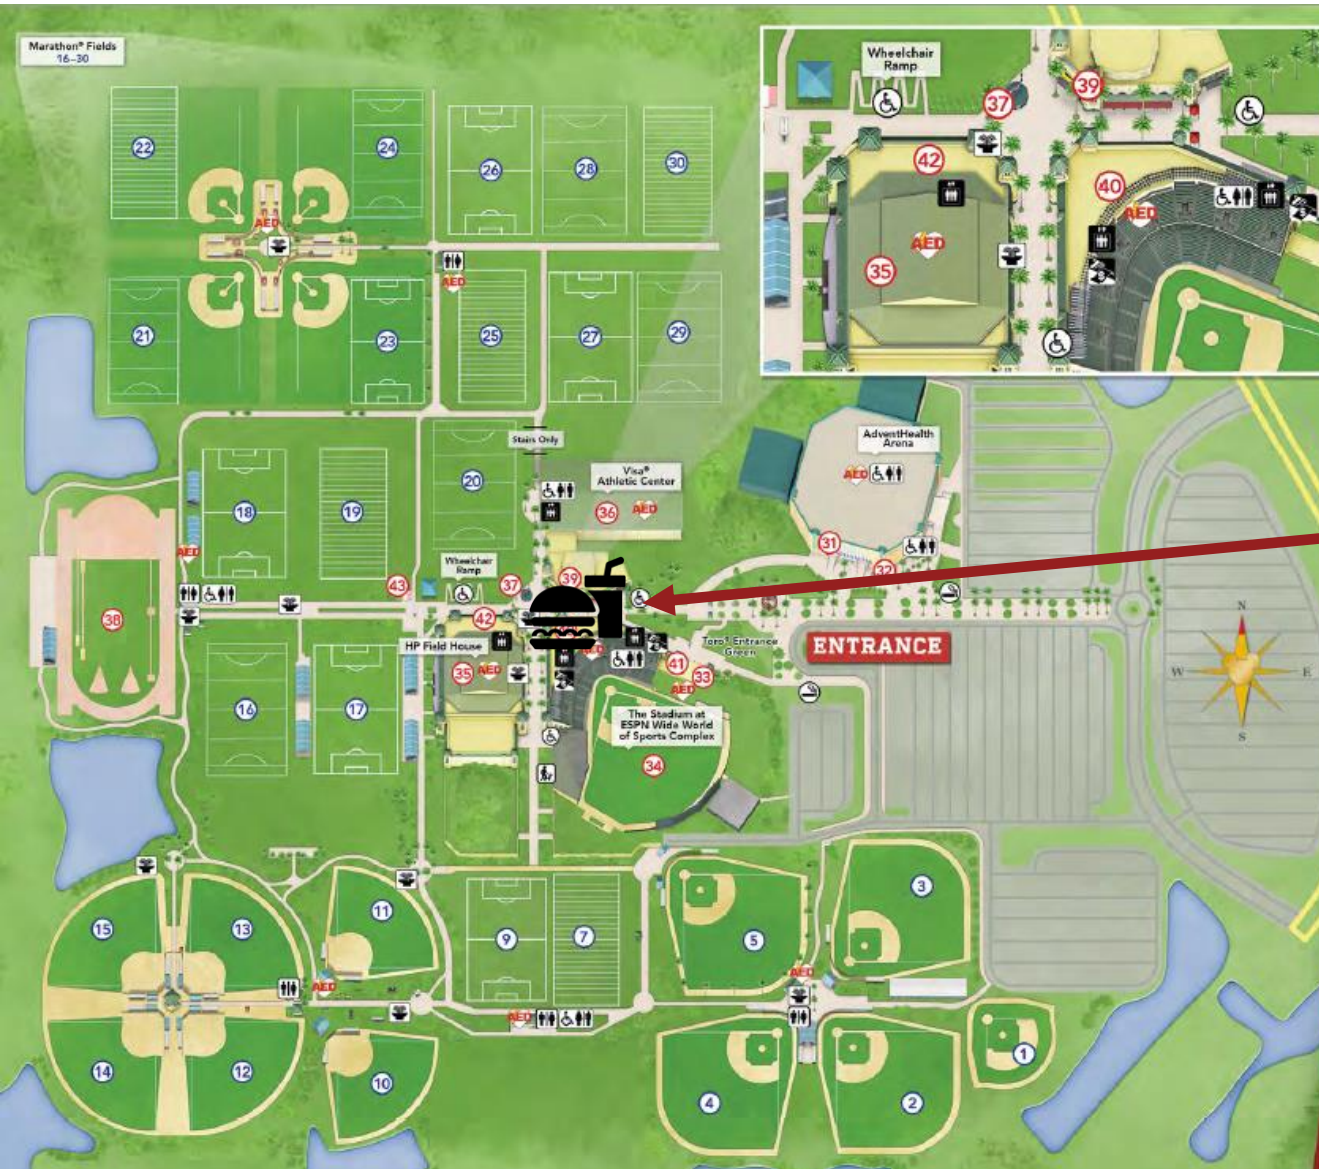

2024 The Summit – All Star Championship

Food & Beverage Offerings

ESPN Wide World of Sports

The Stadium Area

Thursday, May 2

Joffrey's Coffee: 7:15am – 6:00pm
 The Sweet Spot: 9:00am – 10:00pm
 Wetzel's: 9:00am – 10:00pm
 Cilantro Express: 9:00am – 10:00pm
 Stadium Concessions: 10:30am – 10:00pm
 Sandboni (Champagne): 11:00am – 7:00pm

Food Trucks

Concessions

Locations and Times are subject to change

Field 20 – Fan Zone

Thursday, May 2 10:00am – 9:00pm	Friday, May 3 10:00am – 9:00pm	Saturday, May 4 10:00am – 9:30pm	Sunday, May 5 10:00am – 9:00pm
Apps	Apps	Apps	Apps
Artic Shaved Ice	Artic Shaved Ice	Artic Shaved Ice	Artic Shaved Ice
Carousel's	Carousel's	Carousel's	Carousel's
Crepe Company	Crepe Company	Crepe Company	Crepe Company
El Cactus Azul	El Cactus Azul	El Cactus Azul	El Cactus Azul
Go Juice	Go Juice	Go Juice	Go Juice
PhoWheels	PhoWheels	PhoWheels	PhoWheels
Pizza-a-cone	Pizza-a-cone	Pizza-a-cone	Pizza-a-cone
SMAC	SMAC	SMAC	SMAC
The Knot	The Knot	The Knot	The Knot
Toasted	Toasted	Toasted	Toasted
Wetzel's	Wetzel's	Wetzel's	Wetzel's
Beer Garden: 11:00am – 7:00pm	Beer Garden: 10:00am – 7:30pm	Beer Garden: 10:00am – 7:30pm	Beer Garden: 11:00am – 8:00pm

Main Entrance

Thursday, May 2	Saturday, May 4
Carousel's: 10:00am – 7:00pm	Beer Garden: 10:00am – 8:45pm
El Cactus Azul: 10:00am – 7:00pm	Carousel's: 10:00am – 9:30pm
Pizza-a-cone: 10:00am – 7:00pm	El Cactus Azul: 10:00am – 9:30pm
Toasted: 10:00am – 7:00pm	Pizza-a-cone: 10:00am – 9:30pm
	Toasted: 10:00am – 9:30pm
Friday, May 3	Sunday, May 5
Beer Garden: 10:00am – 8:45pm	Beer Garden: 11:00am – 9:00pm
Carousel's: 10:00am – 9:00pm	Carousel's: 10:00am – 9:00pm
El Cactus Azul: 10:00am – 9:00pm	El Cactus Azul: 10:00am – 9:00pm
Pizza-a-cone: 10:00am – 9:00pm	Pizza-a-cone: 10:00am – 9:00pm
Toasted: 10:00am – 9:00pm	Toasted: 10:00am – 9:00pm