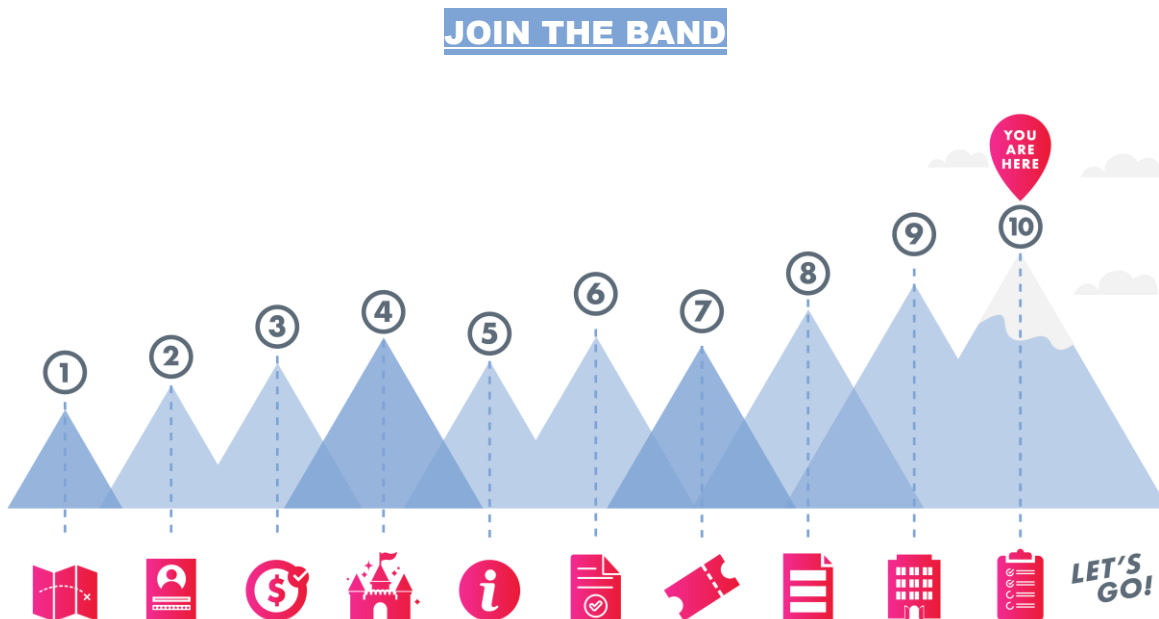

email disneysportstickets@disneysports.com.

- Their office is open Monday through Friday 8:30 am to 5:00 pm Eastern Time. **Limited Availability**

ESPN PREMIUM PARKING RESERVATION

To purchase a premium parking spot at the complex prior to arriving at the event, [CLICK HERE](#). Free parking will still be available as well. Premium Parking Sports are available for purchase on a first come, first served basis.

JOIN THE COACHES BAND

We will be using the BAND app for all coaches' communication leading up and throughout The Summit. Join the BAND below!