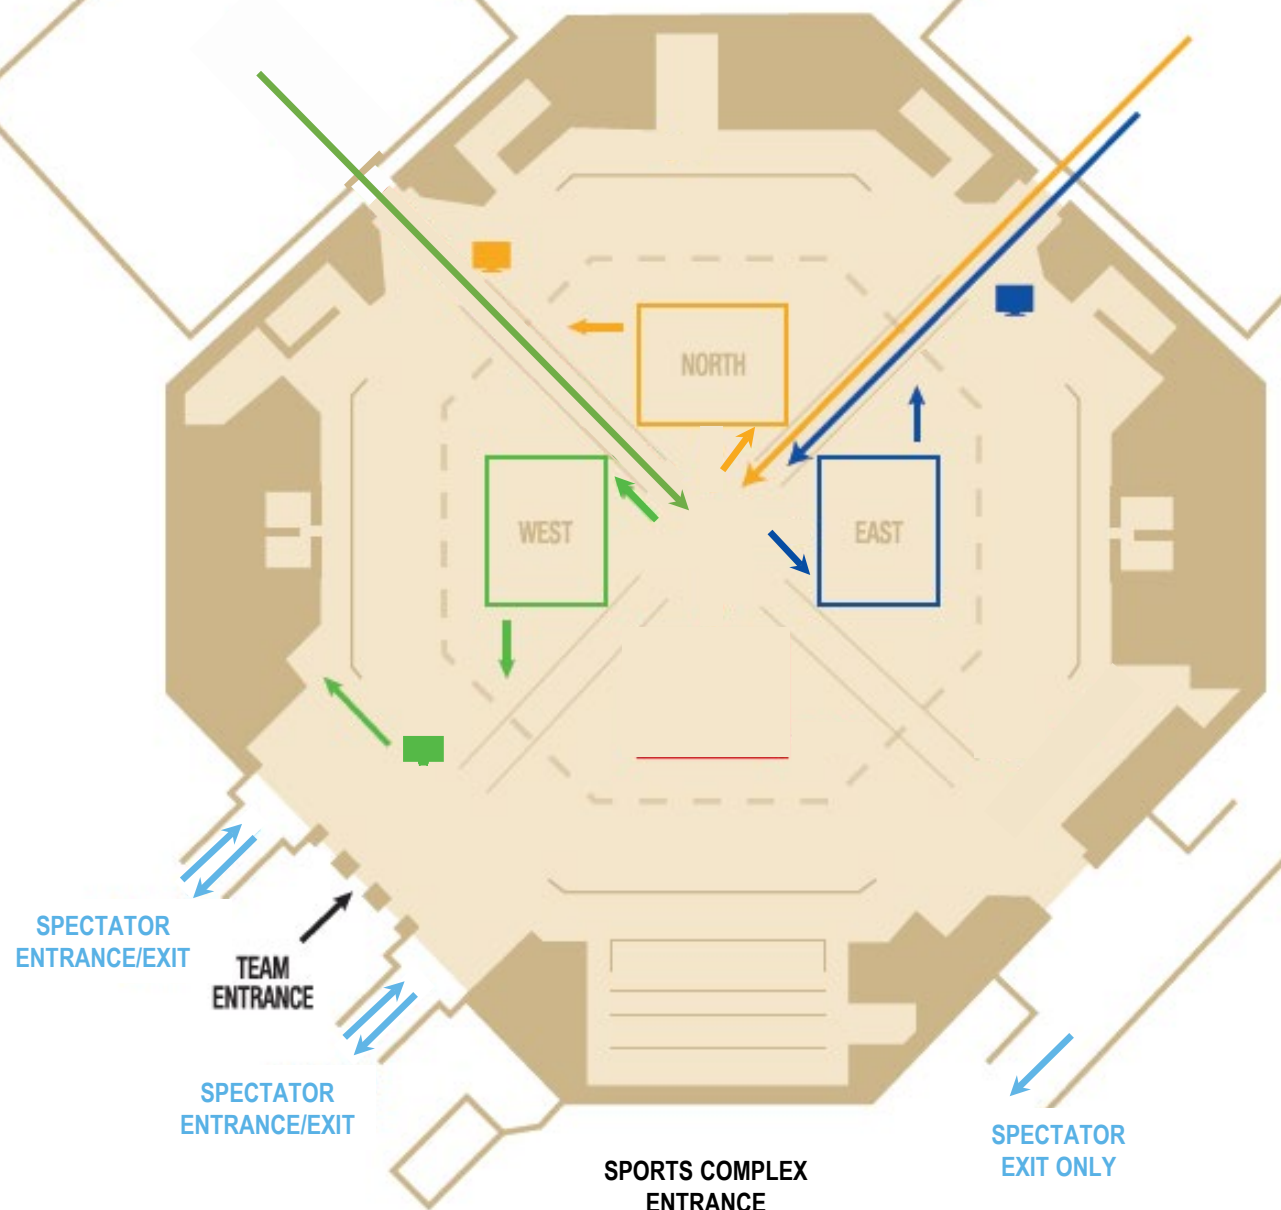

ARENA

NORTHWEST PAVILION

NORTHEAST PAVILION

SPECTATOR
ENTRANCE/EXIT

TEAM
ENTRANCE

SPECTATOR
ENTRANCE/EXIT

SPORTS COMPLEX
ENTRANCE

SPECTATOR
EXIT ONLY

PLAYBACK

VISA ATHLETIC CENTER

FIELD HOUSE

SPECTATOR
ENTRANCE / EXIT

FAN VIEWING
ENTRANCE

TEAMS

MERCHANDISE

ELEVATOR

FANS

RESTROOMS

STAIRS

SPECTATORS

CONCESSIONS

TEAM ENTRANCE