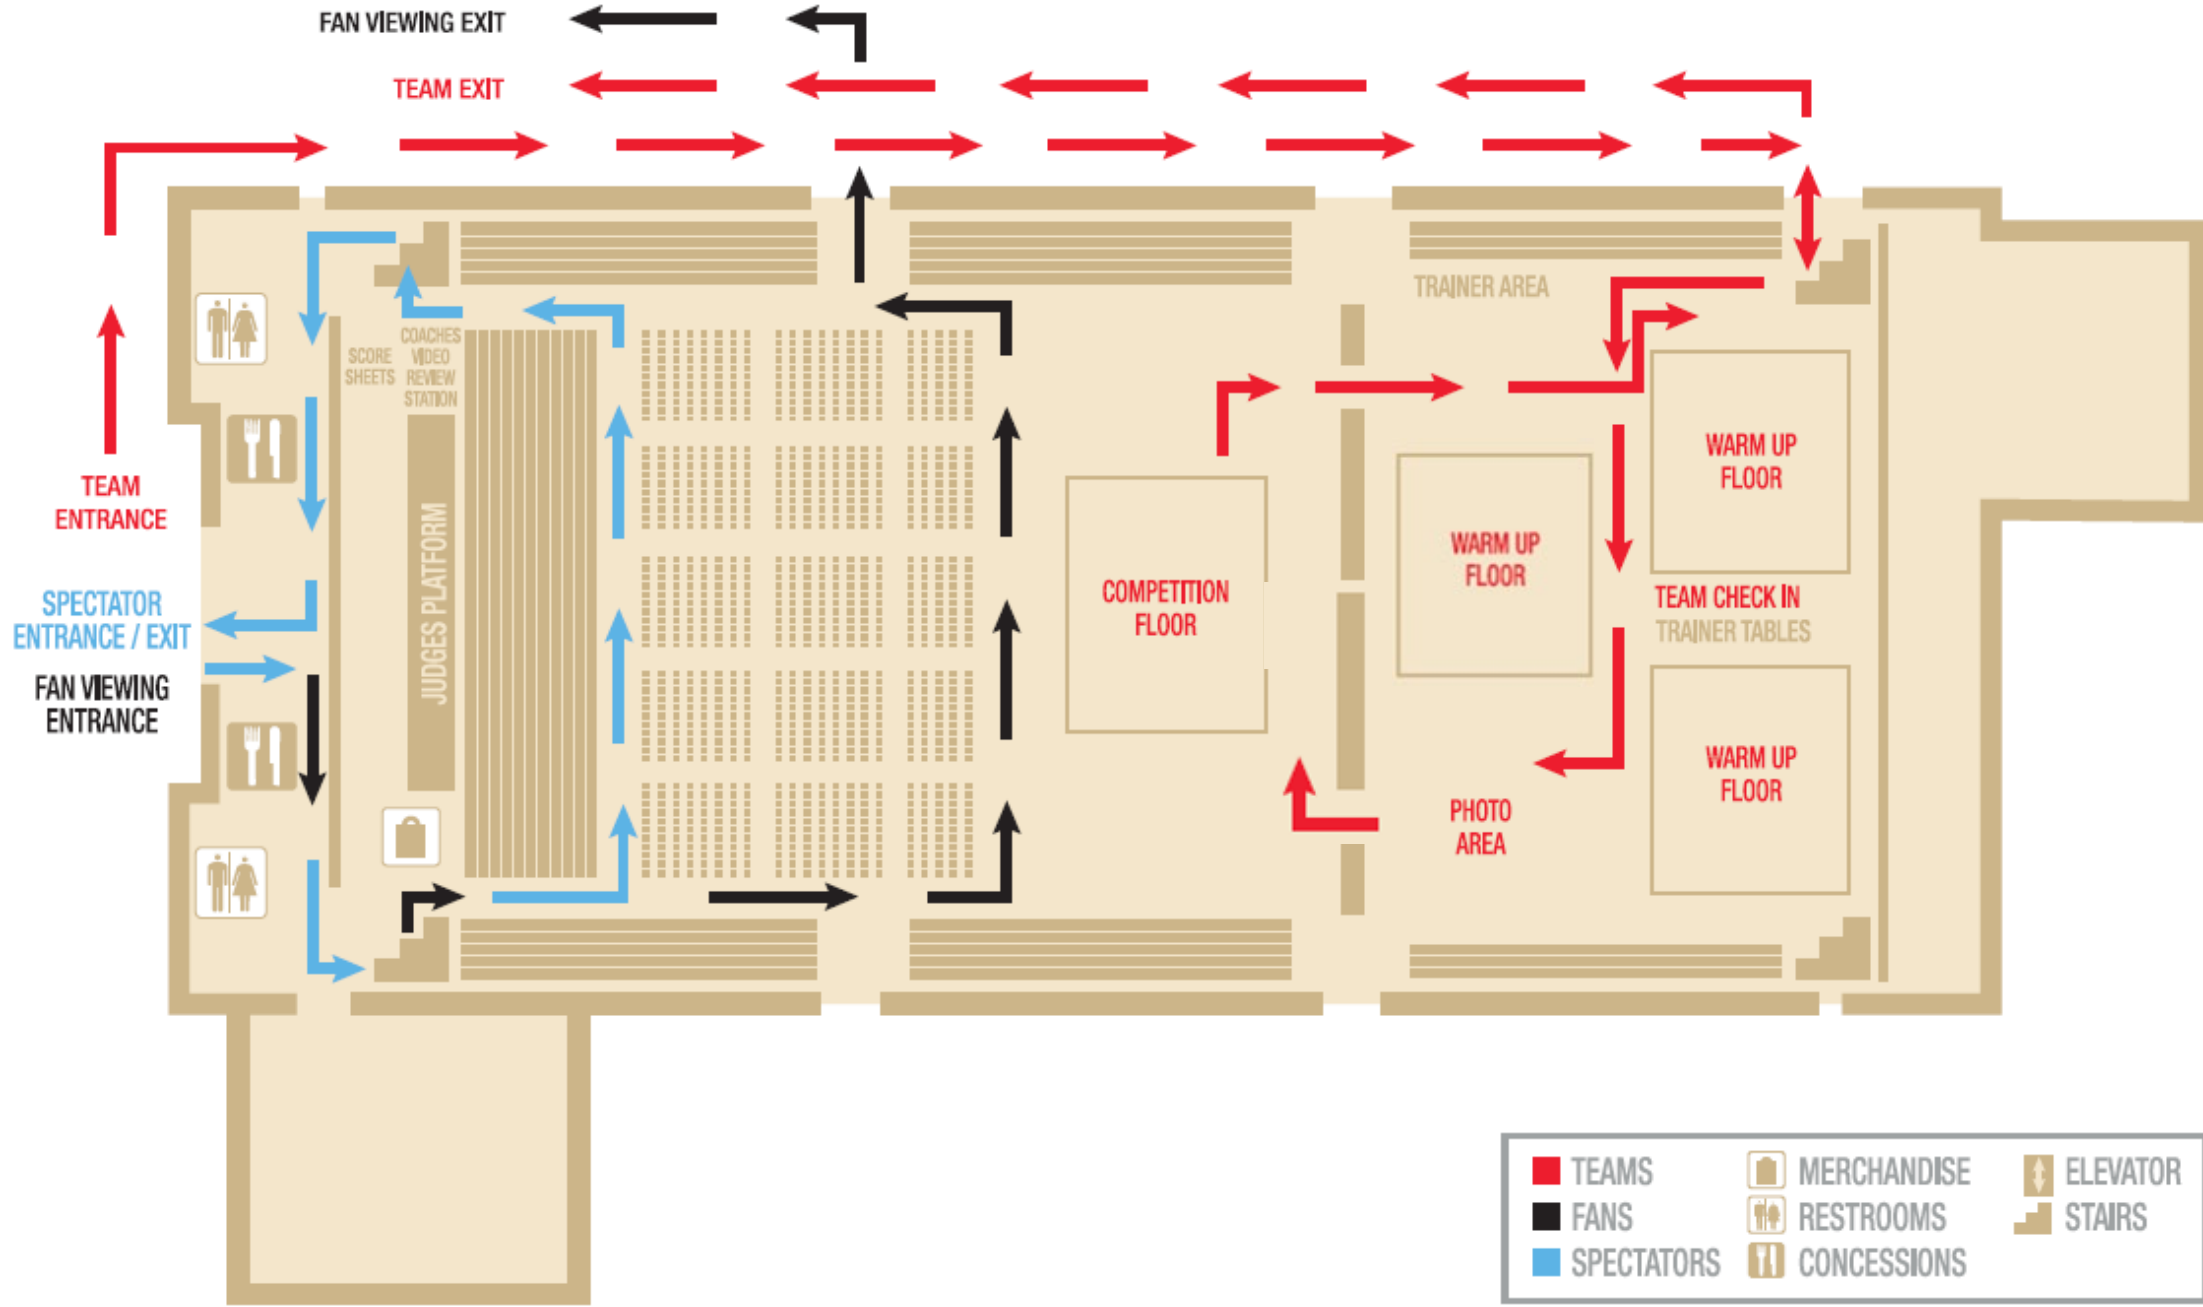

ARENA

NORTHWEST PAVILION

NORTHEAST PAVILION

SPECTATOR
ENTRANCE/EXIT

TEAM
ENTRANCE

SPECTATOR
ENTRANCE/EXIT

SPORTS COMPLEX
ENTRANCE

SPECTATOR
EXIT ONLY

PLAYBACK

VISA ATHLETIC CENTER

FIELD HOUSE

SPECTATOR
ENTRANCE / EXIT

FAN VIEWING
ENTRANCE

TEAMS

MERCHANDISE

ELEVATOR

FANS

RESTROOMS

STAIRS

SPECTATORS

CONCESSIONS

TEAM ENTRANCE