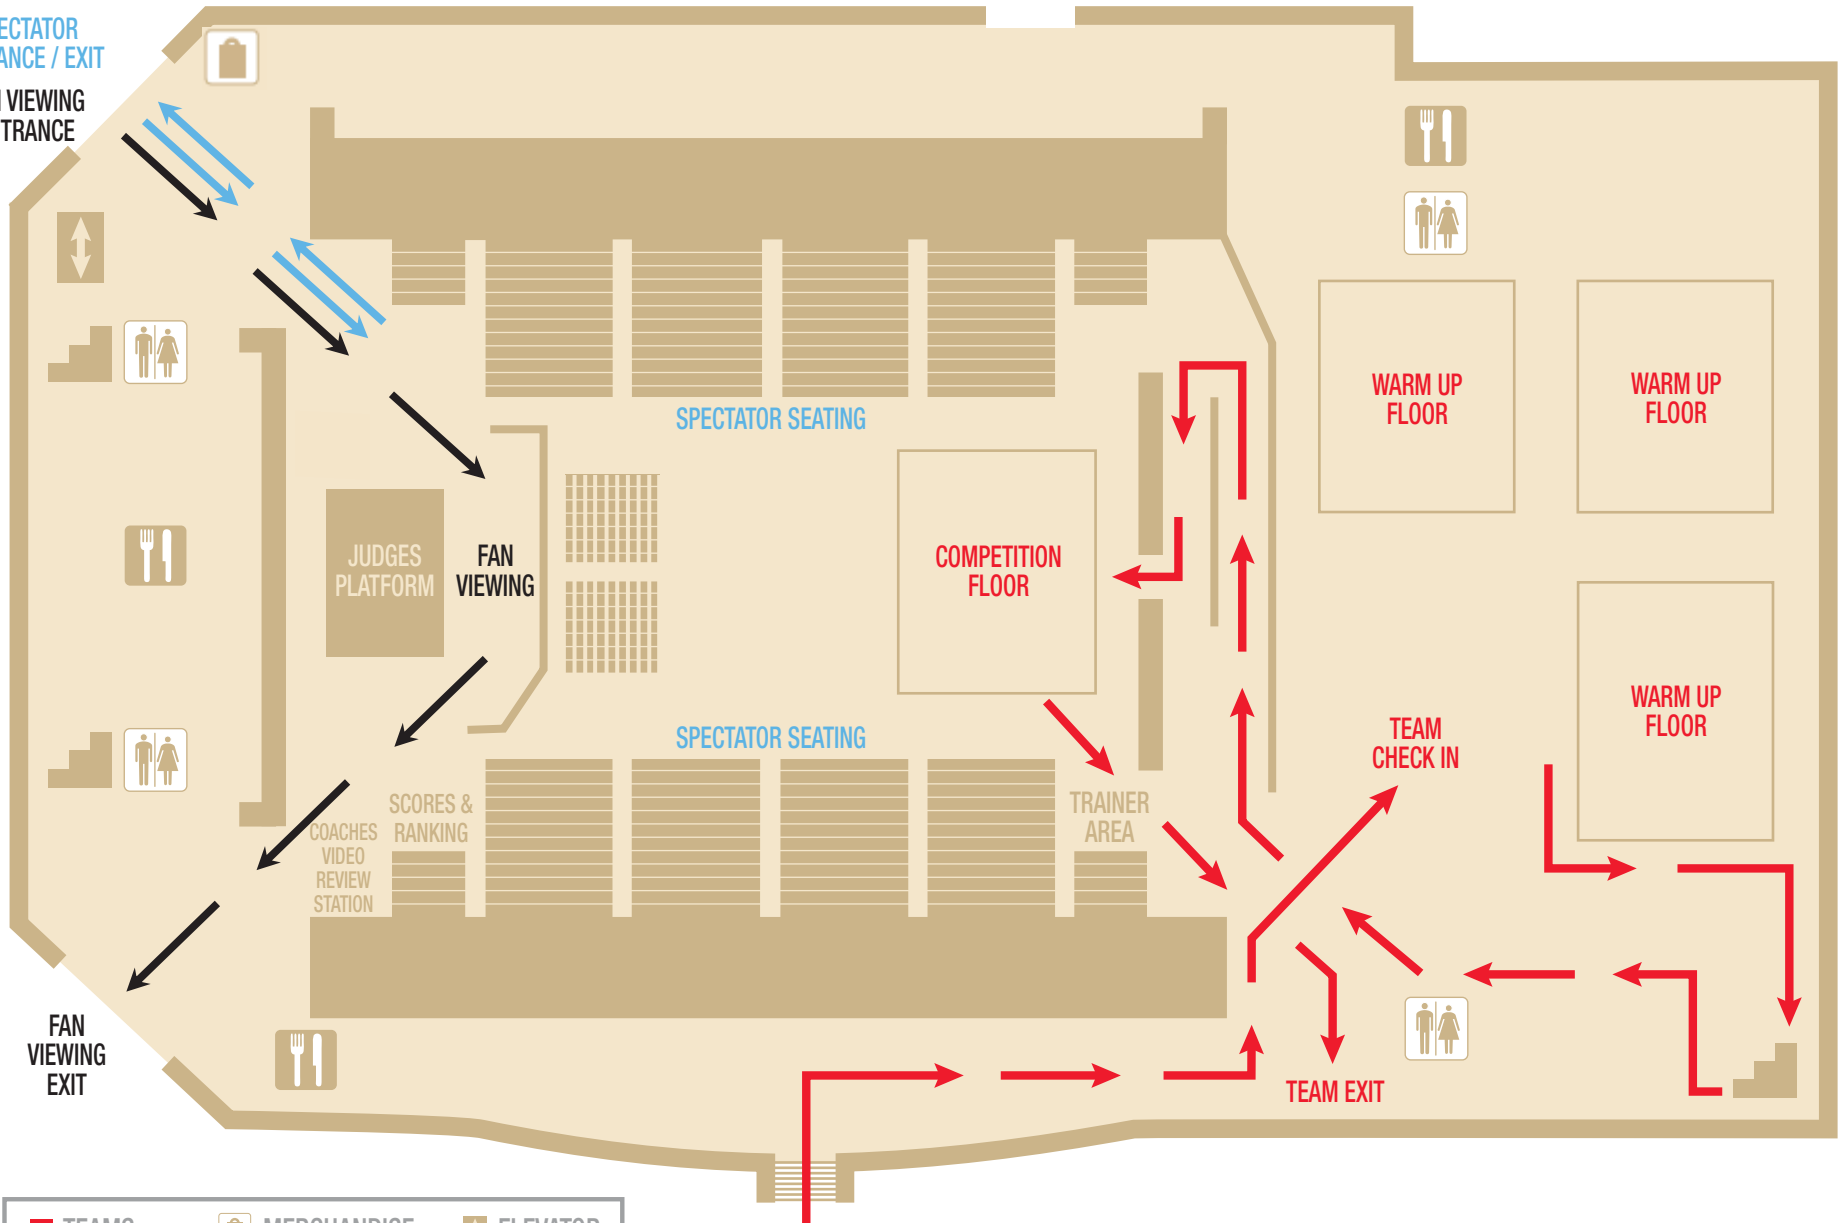

ARENA

NORTHWEST PAVILION

NORTHEAST PAVILION

SPECTATOR
ENTRANCE/EXIT

TEAM
ENTRANCE

SPECTATOR
ENTRANCE/EXIT

SPORTS COMPLEX
ENTRANCE

SPECTATOR
EXIT ONLY

PLAYBACK

VISA ATHLETIC CENTER

FIELD HOUSE

SPECTATOR
ENTRANCE / EXIT

FAN VIEWING
ENTRANCE

TEAMS

MERCHANDISE

ELEVATOR

FANS

RESTROOMS

STAIRS

SPECTATORS

CONCESSIONS

TEAM ENTRANCE