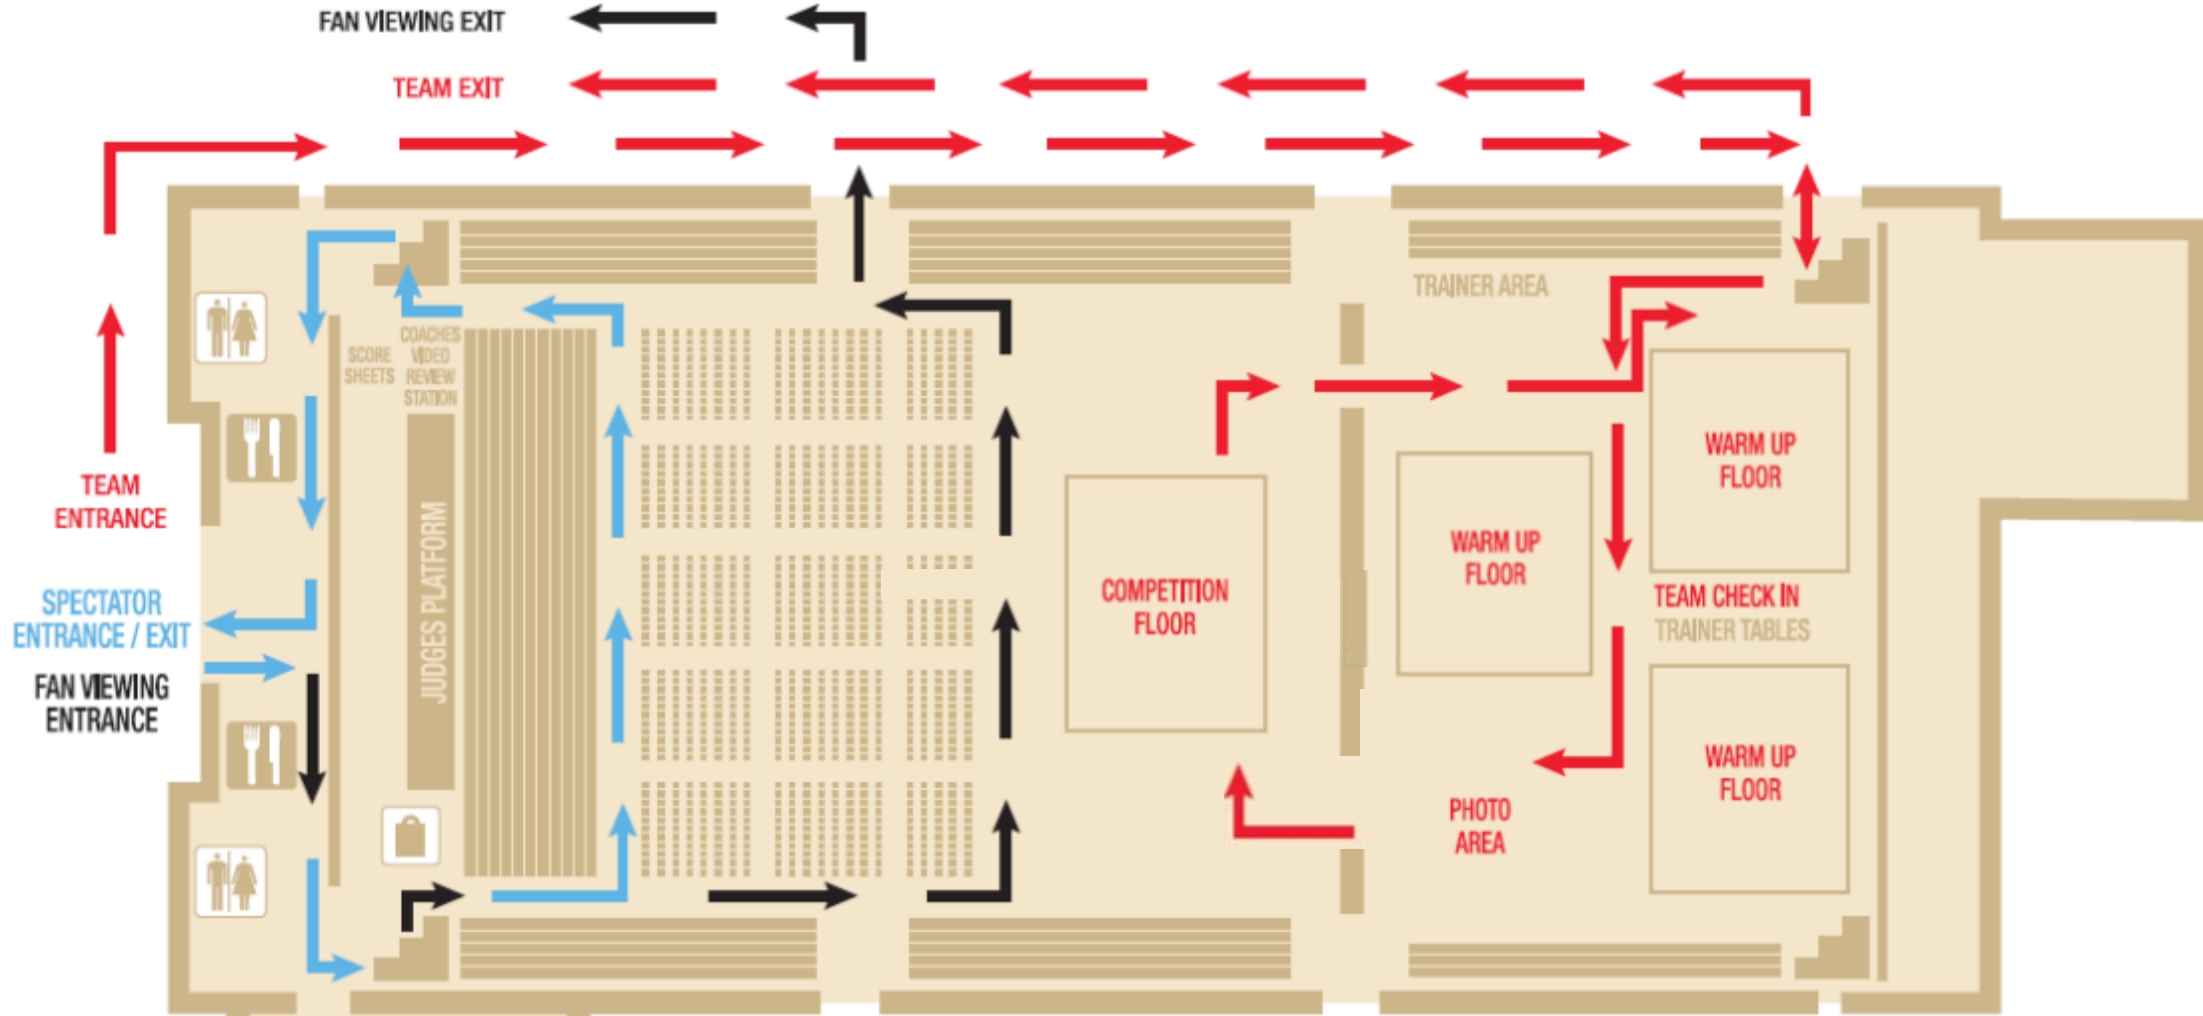

Overview of ESPN Wide World of Sports

Entrance into ESPN Wide World of Sports

ARENA

NORTHWEST PAVILION

NORTHEAST PAVILION

PLAYBACK

THE STADIUM & THE FIELD HOUSE ARRIVAL & DEPARTURE

Primary Artery

Athlete: Field House

Spectator: Field House

FIELD HOUSE

Visa Athletic Center

Spectator: Visa

Athlete: Visa

VISA ATHLETIC CENTER

TEAMS	MERCHANDISE	ELEVATOR
FANS	RESTROOMS	STAFF
SPECTATORS	CONCESSIONS	

Outdoor Practice Area Overview