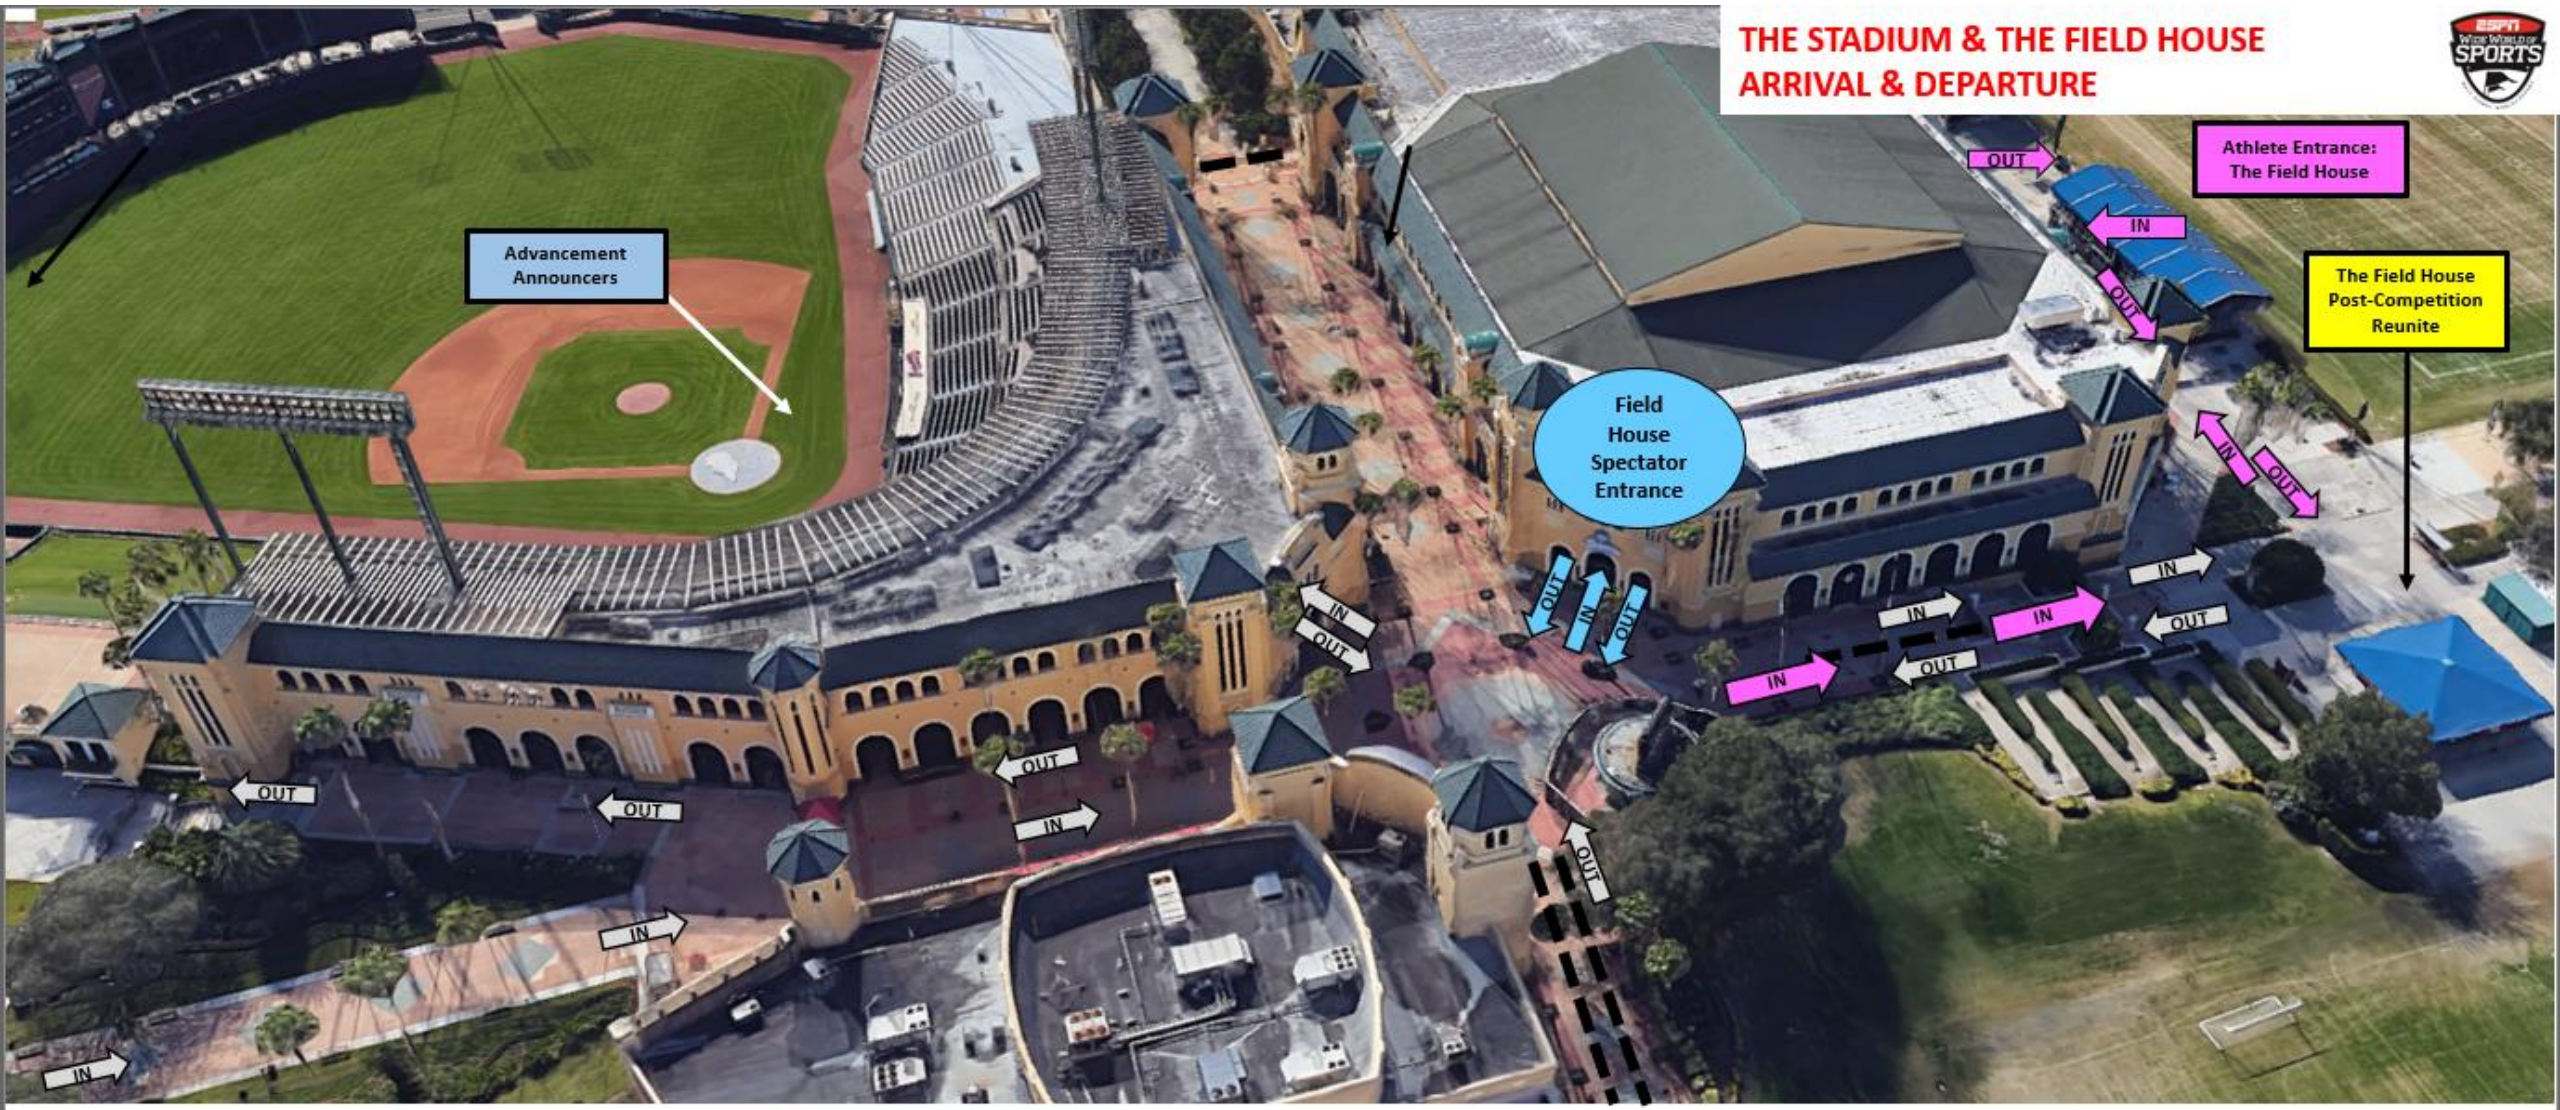

Overview of ESPN Wide World of Sports

Entrance into ESPN Wide World of Sports

ARENA

NORTHWEST PAVILION

NORTHEAST PAVILION

PLAYBACK

THE STADIUM & THE FIELD HOUSE ARRIVAL & DEPARTURE

Primary Artery

Athlete: Field House

Spectator: Field House

FIELD HOUSE

Visa Athletic Center

Spectator: Visa

Athlete: Visa

VISA ATHLETIC CENTER

TEAMS	MERCHANDISE	ELEVATOR
FANS	RESTROOMS	STAFF
SPECTATORS	CONCESSIONS	

Outdoor Practice Area Overview