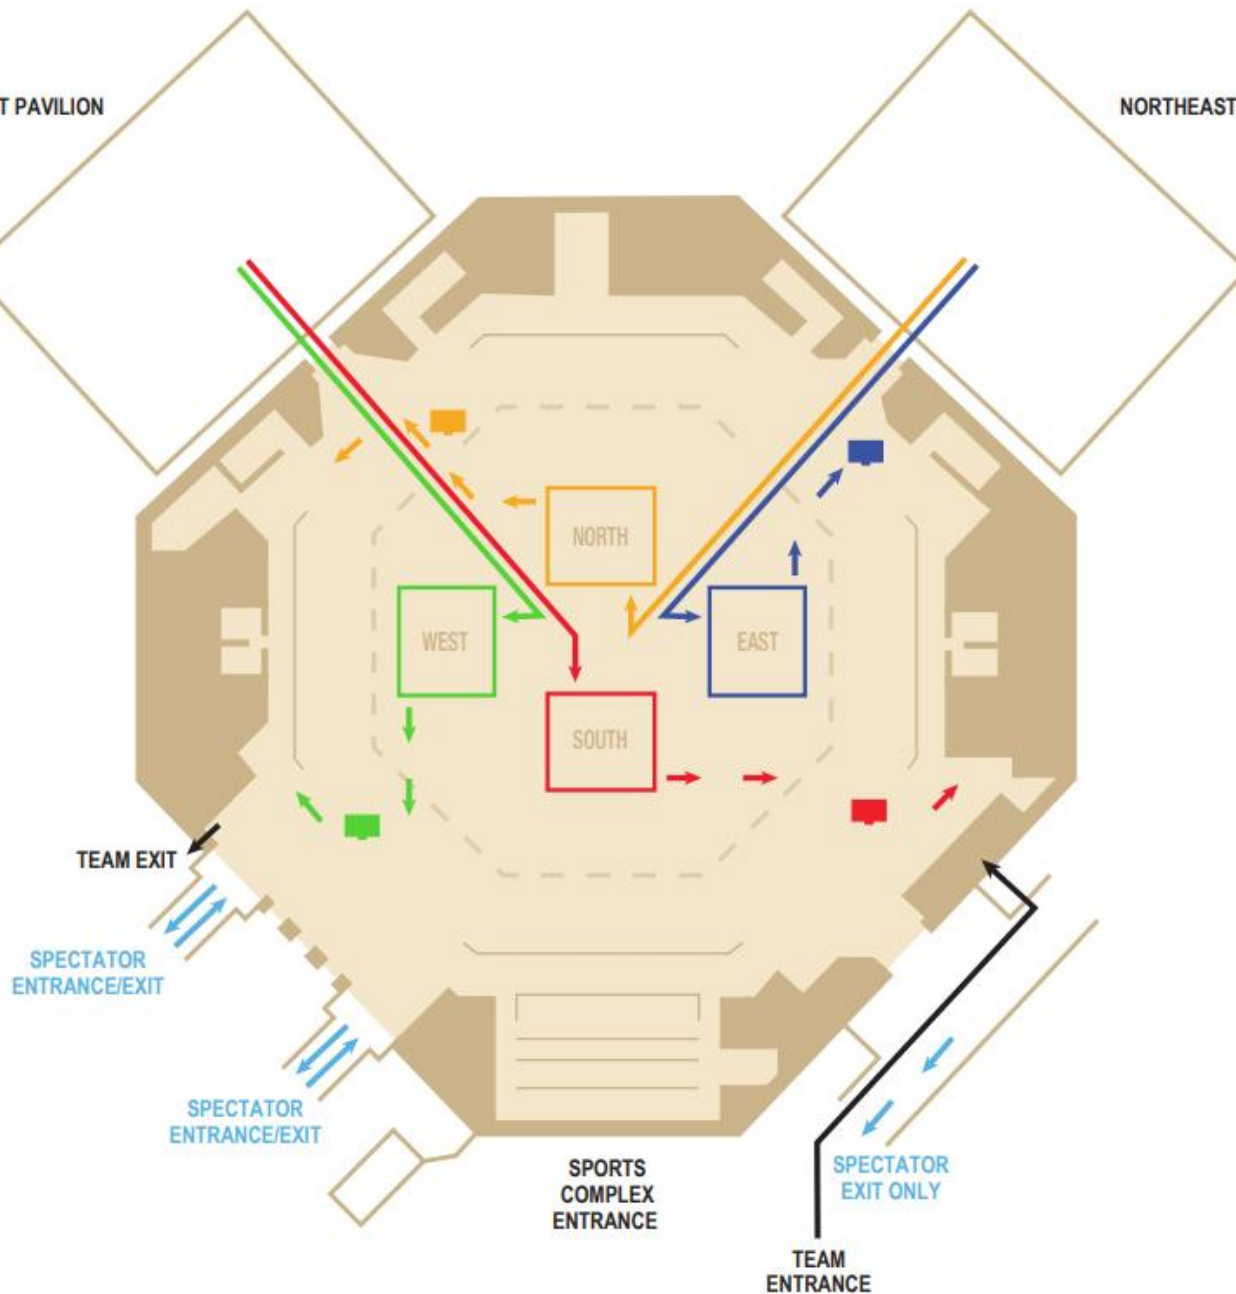

Overview of ESPN Wide World of Sports

Entrance into ESPN Wide World of Sports

ARENA

NORTHWEST PAVILION

NORTHEAST PAVILION

PLAYBACK

THE STADIUM & THE FIELD HOUSE ARRIVAL & DEPARTURE

Primary Artery

Athlete: Field House

Spectator: Field House

FIELD HOUSE

Visa Athletic Center

Spectator: Visa

Athlete: Visa

VISA ATHLETIC CENTER

TEAMS	MERCHANDISE	ELEVATOR
FANS	RESTROOMS	STAFF
SPECTATORS	CONCESSIONS	

Outdoor Practice Area Overview