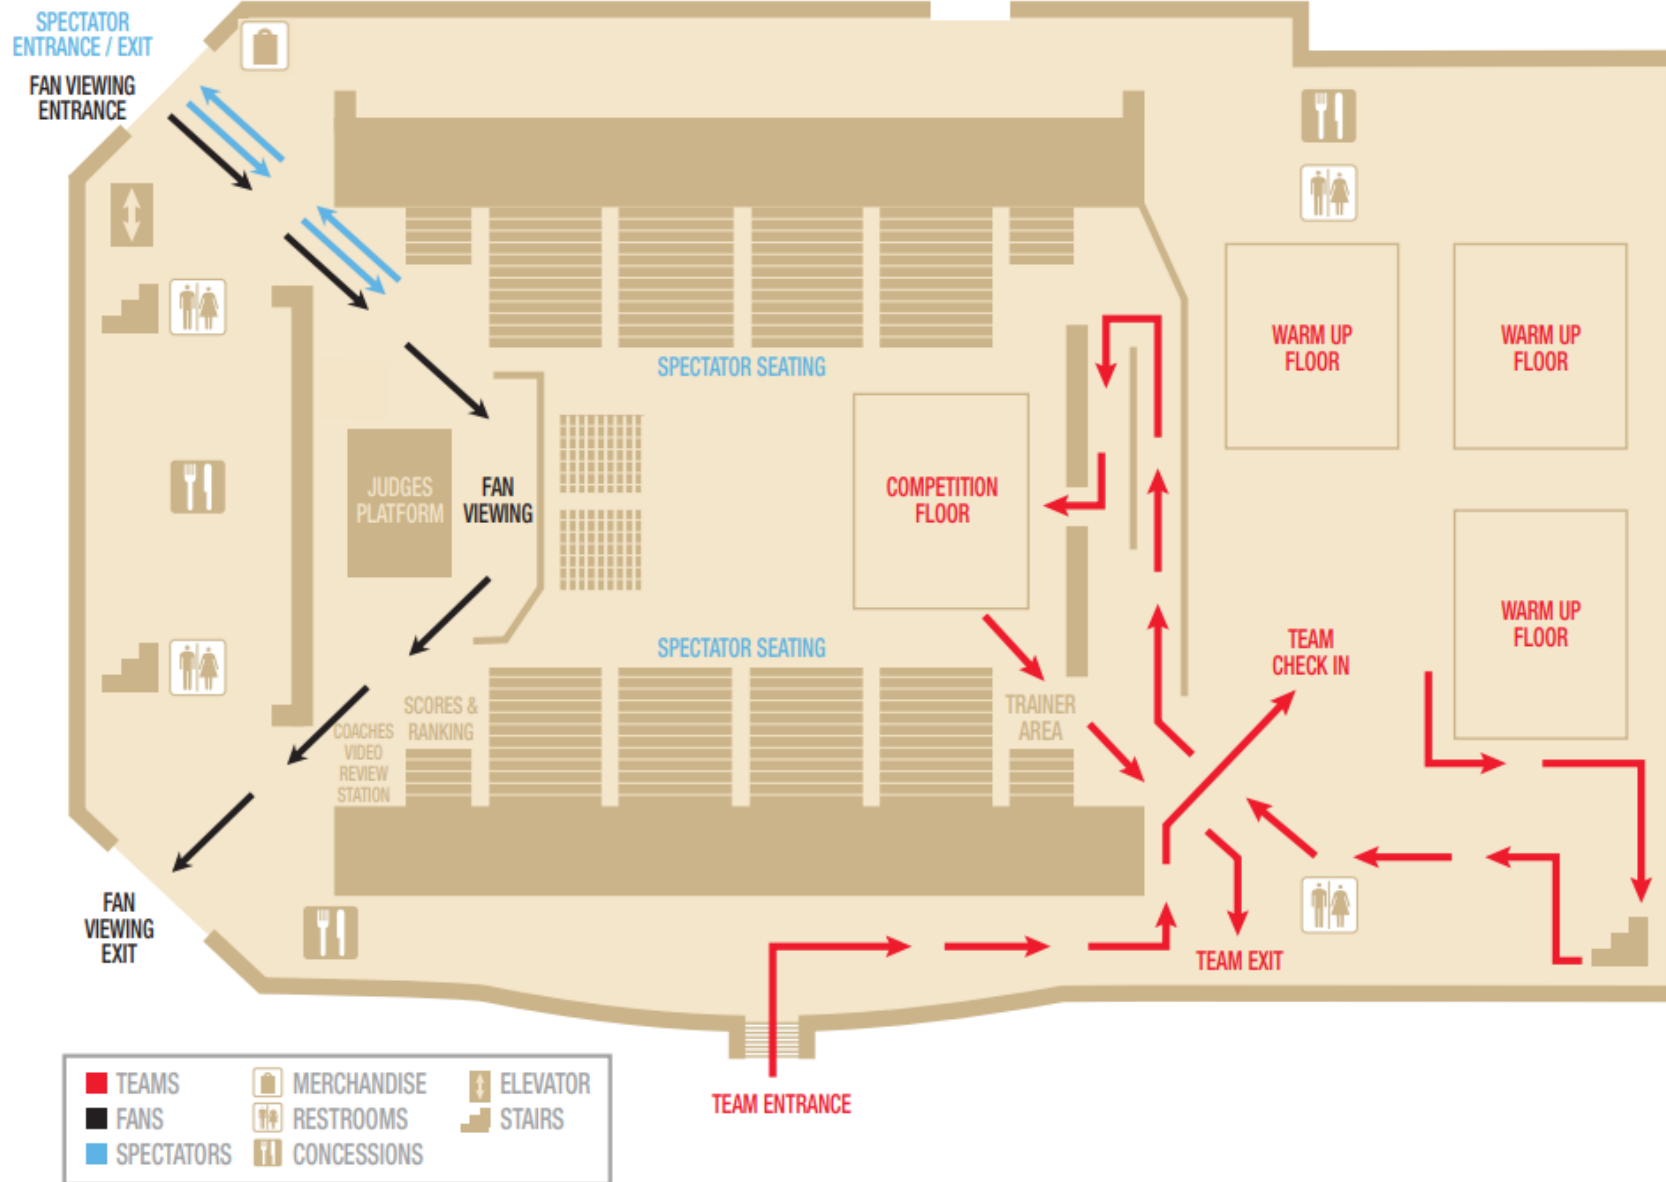

Overview of ESPN Wide World of Sports

Entrance into ESPN Wide World of Sports

ARENA

NORTHWEST PAVILION

NORTHEAST PAVILION

PLAYBACK

THE STADIUM & THE FIELD HOUSE ARRIVAL & DEPARTURE

Primary Artery

Athlete: Field House

Spectator: Field House

FIELD HOUSE

Visa Athletic Center

Spectator: Visa

Athlete: Visa

VISA ATHLETIC CENTER

TEAMS	MERCHANDISE	ELEVATOR
FANS	RESTROOMS	STAFF
SPECTATORS	CONCESSIONS	

Outdoor Practice Area Overview