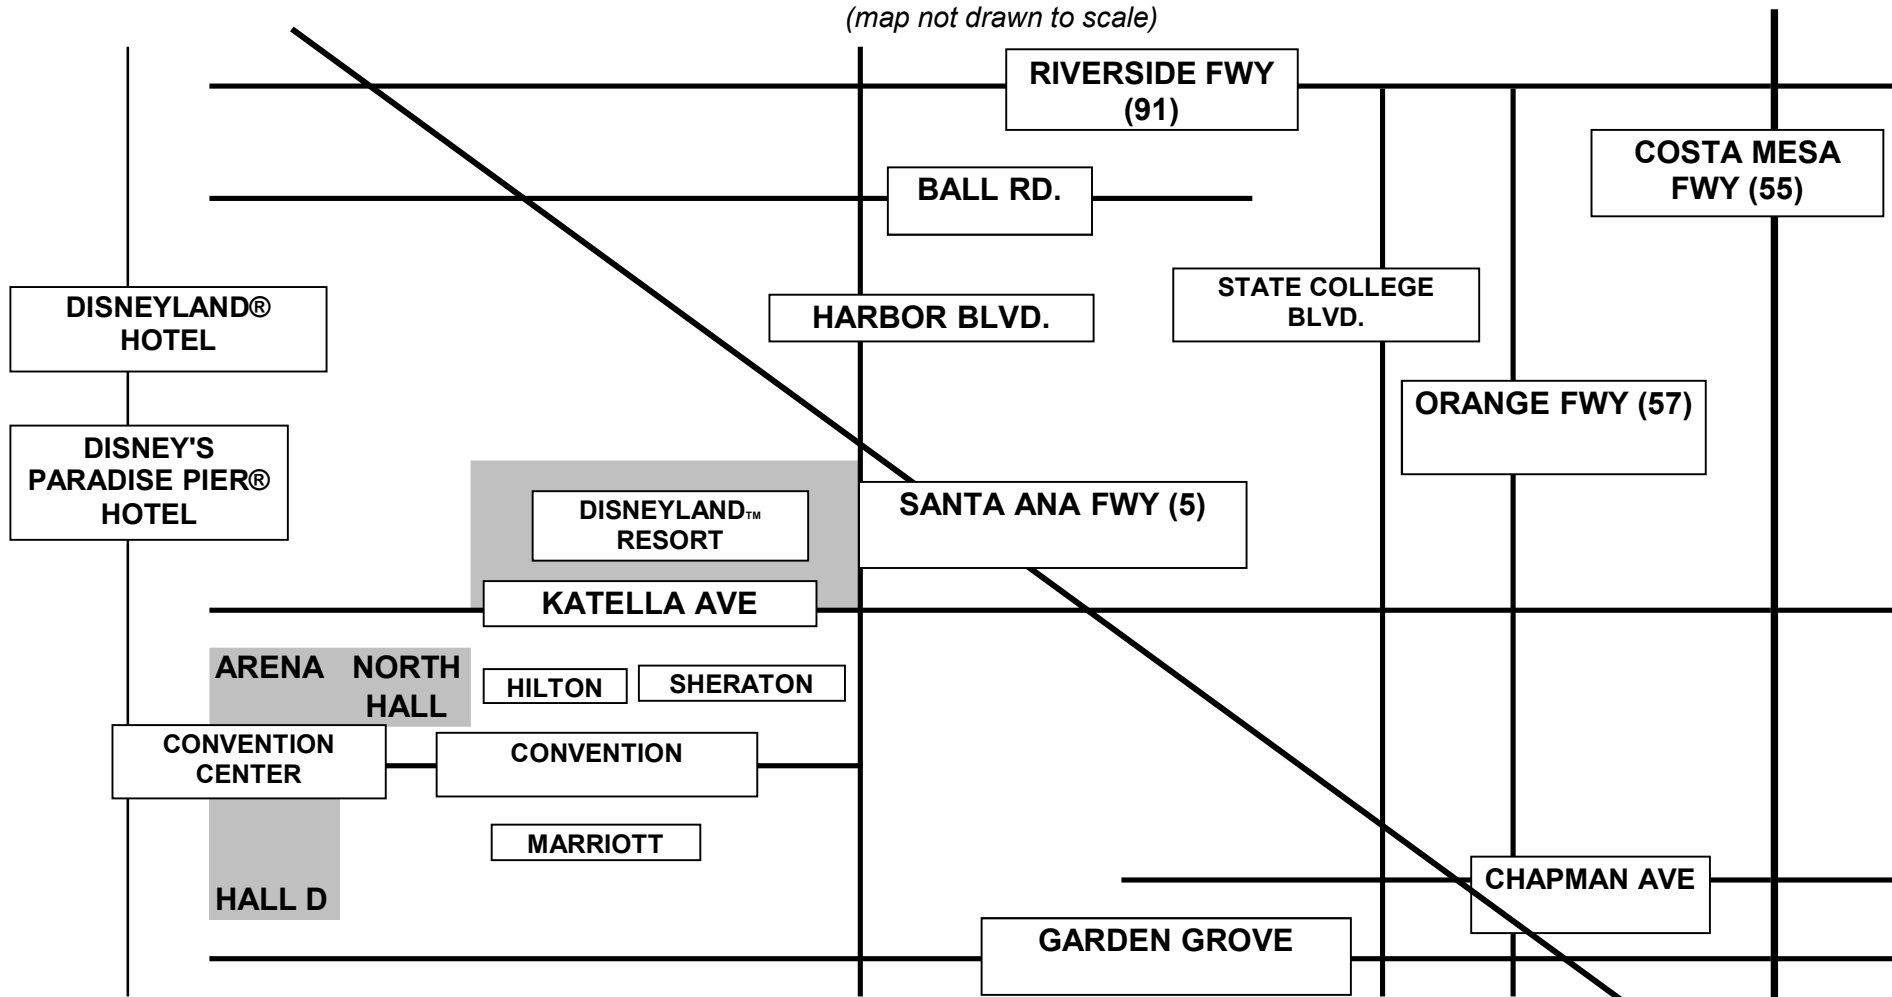

**ANAHEIM CONVENTION CENTER AREA MAP**  
**2019 USASPIRIT/JR NATS and COLLEGIATE CHAMPS**

*(map not drawn to scale)*

**DIRECTIONS**

*To the Convention Center from various freeways: From the 5, take Harbor Blvd. And turn west onto Katella. From the 57, take Katella west. From the 22 going east, take Harbor Blvd. north and Katella west. From the 22 going west, take 57 north or 5 north and follow the directions above.*