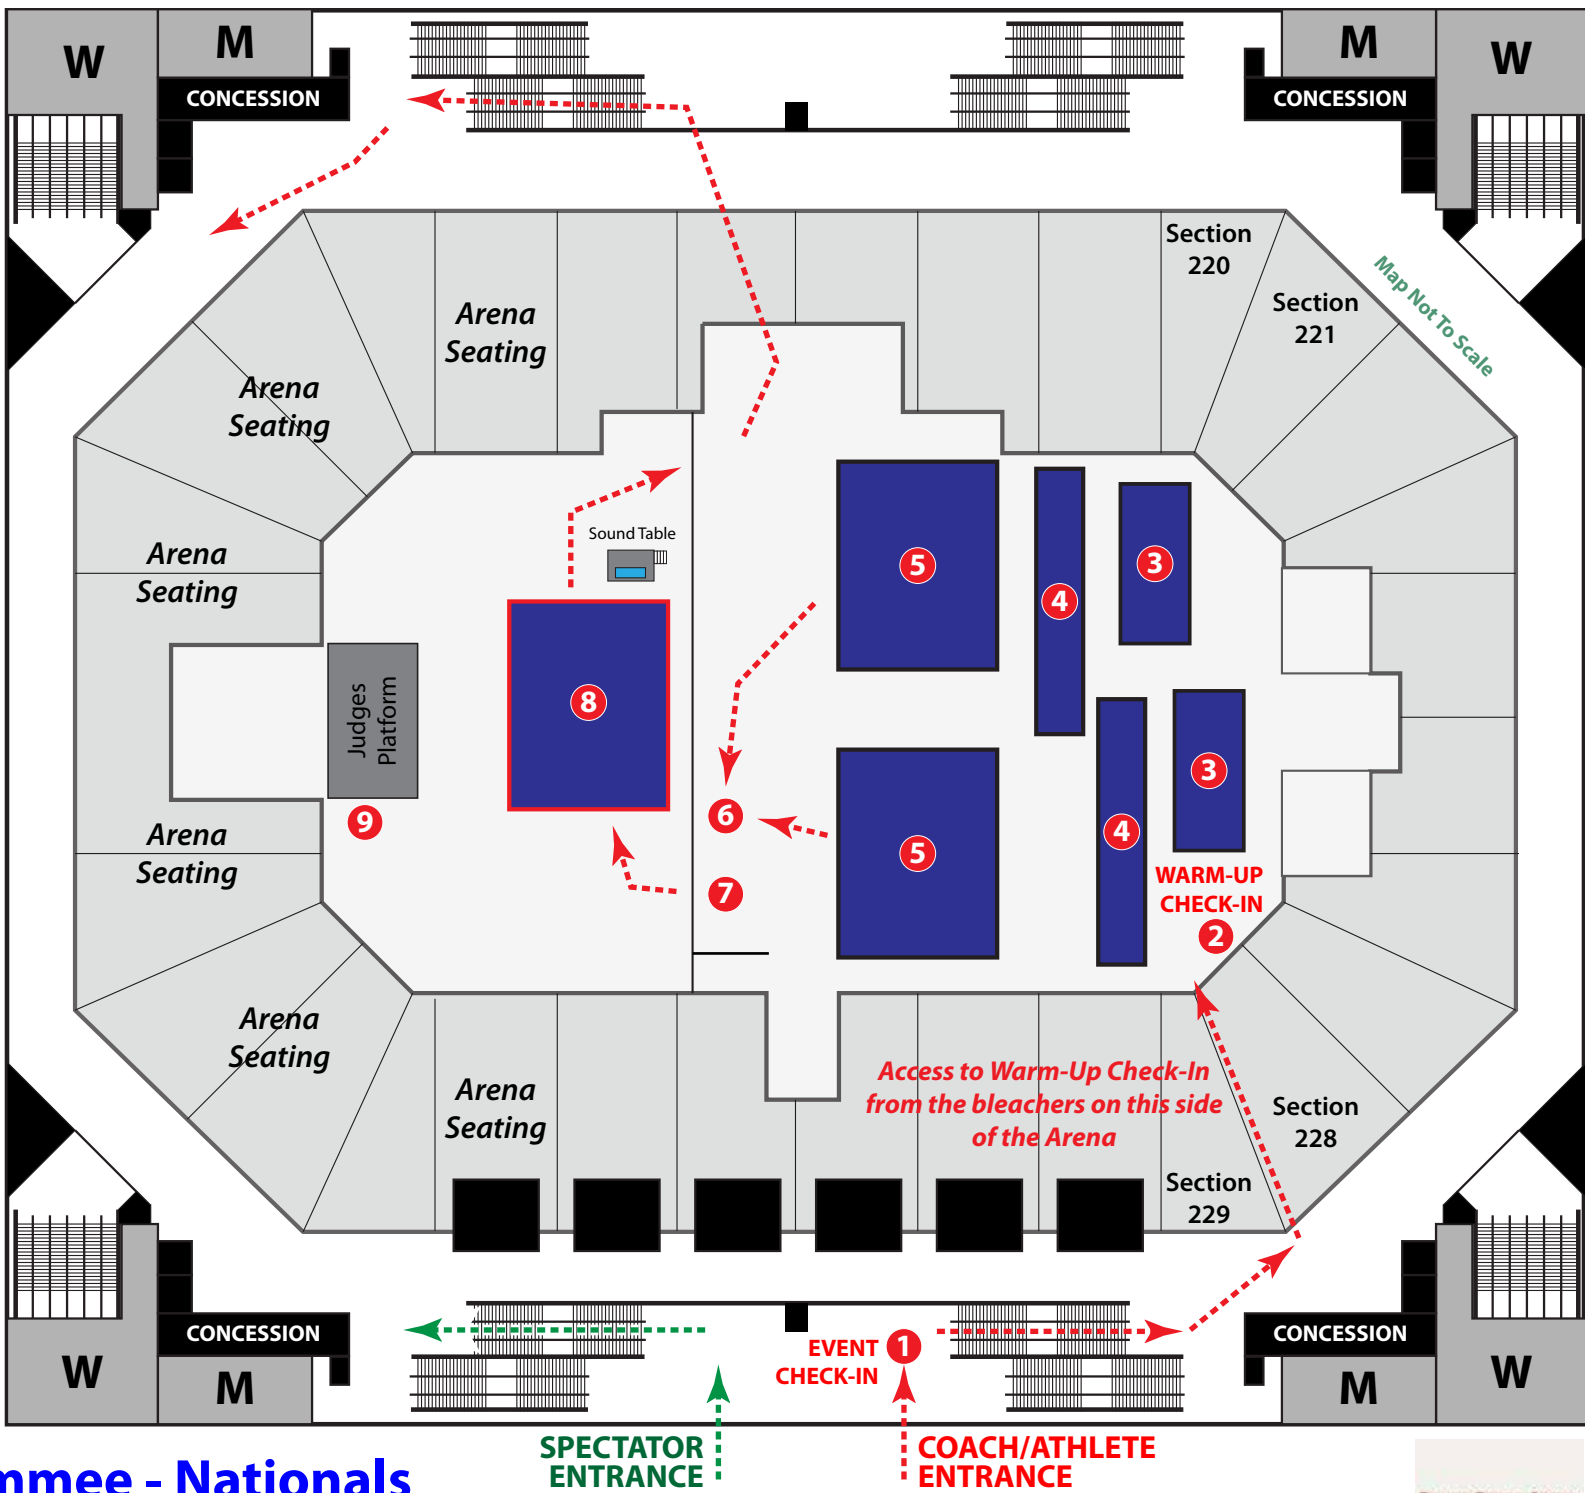

TEAM QUEUE

- 1 - EVENT CHECK-IN**
Turn in paperwork. Receive bands.
- 2 - WARM-UP CHECK-IN**
Report 10 minutes before first mat.
- 3 - 42'X18' SKILLS MAT**
8 minutes
- 4 - 70'X12' TUMBLE MAT**
8 minutes
- 5 - 54'X42' FOAM FLOOR**
8 minutes
- 6 - IN THE HOLE**
- 7 - ON DECK**
- 8 - PERFORMANCE FLOOR**
Good luck!
- 9 - SCORE SHEET PICK-UP**
Don't forget to review your scores.

Spirit Sports - Kissimmee - Nationals
January 28-29, 2023
 Silver Spurs Arena

SPECTATOR ENTRANCE

EVENT CHECK-IN 1

COACH/ATHLETE ENTRANCE