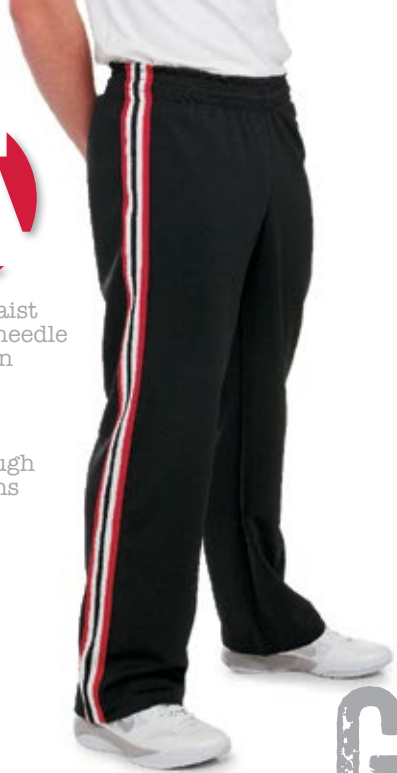

MOTIONFLEX®

MFSH-13 \$32.95
In Stock! MFSH-13Q \$21.95
Black, Dark Green, Maroon,
Navy, Royal, or Scarlet.
YS-YL, XS-2XL.

Athletic Fit

2" elastic waist
with multi-needle
construction

lower rise

looser through
hips & thighs