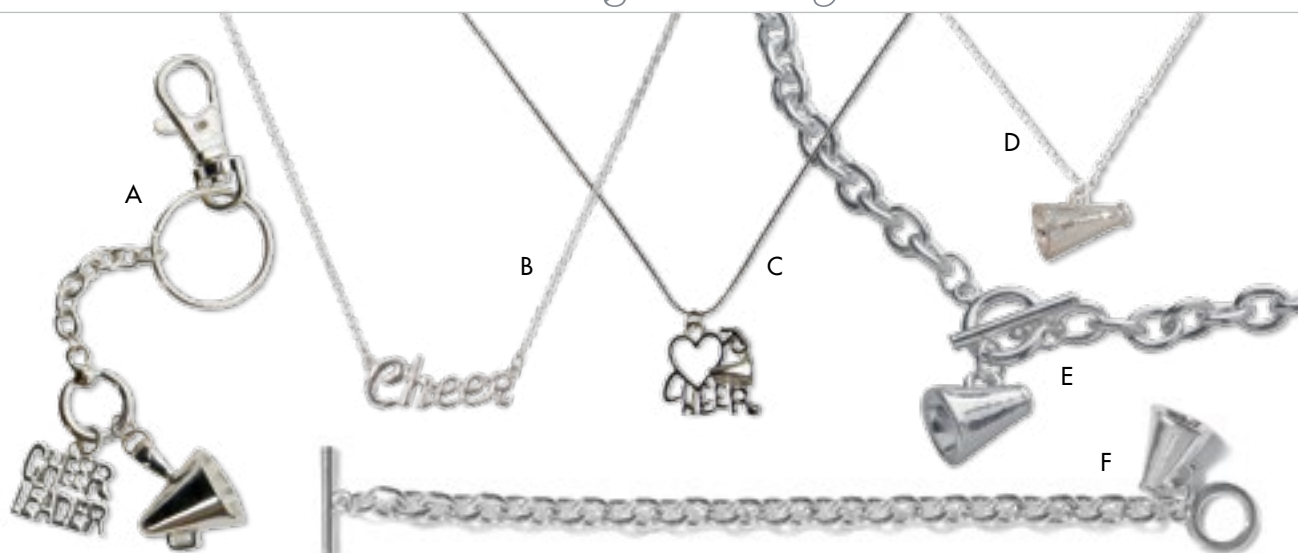

cheerjewelry

A. KEY CHAIN
KEYCHEER \$7.95
In Stock!

B. NECKLACE
CHNS \$6.95
In Stock!

C. NECKLACE
HEARTNS \$7.95
In Stock!

D. NECKLACE
MEGNS \$6.95
In Stock!

E. CHARM NECKLACE
J3NM \$6.95
In Stock!

F. CHARM BRACELET
J3BM \$5.95
In Stock!