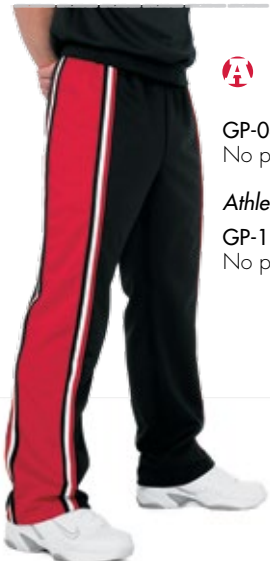

GP-1040 \$67.95
Optional front pockets.
No back pocket.

Athletic Fit:

GP-1202 \$67.95
Adult sizes only.
No pockets.

above:
GP-130 \$65.95
Side panels.
No pockets.

at right:
GP-131 \$70.95
Side stripes.
No pockets.