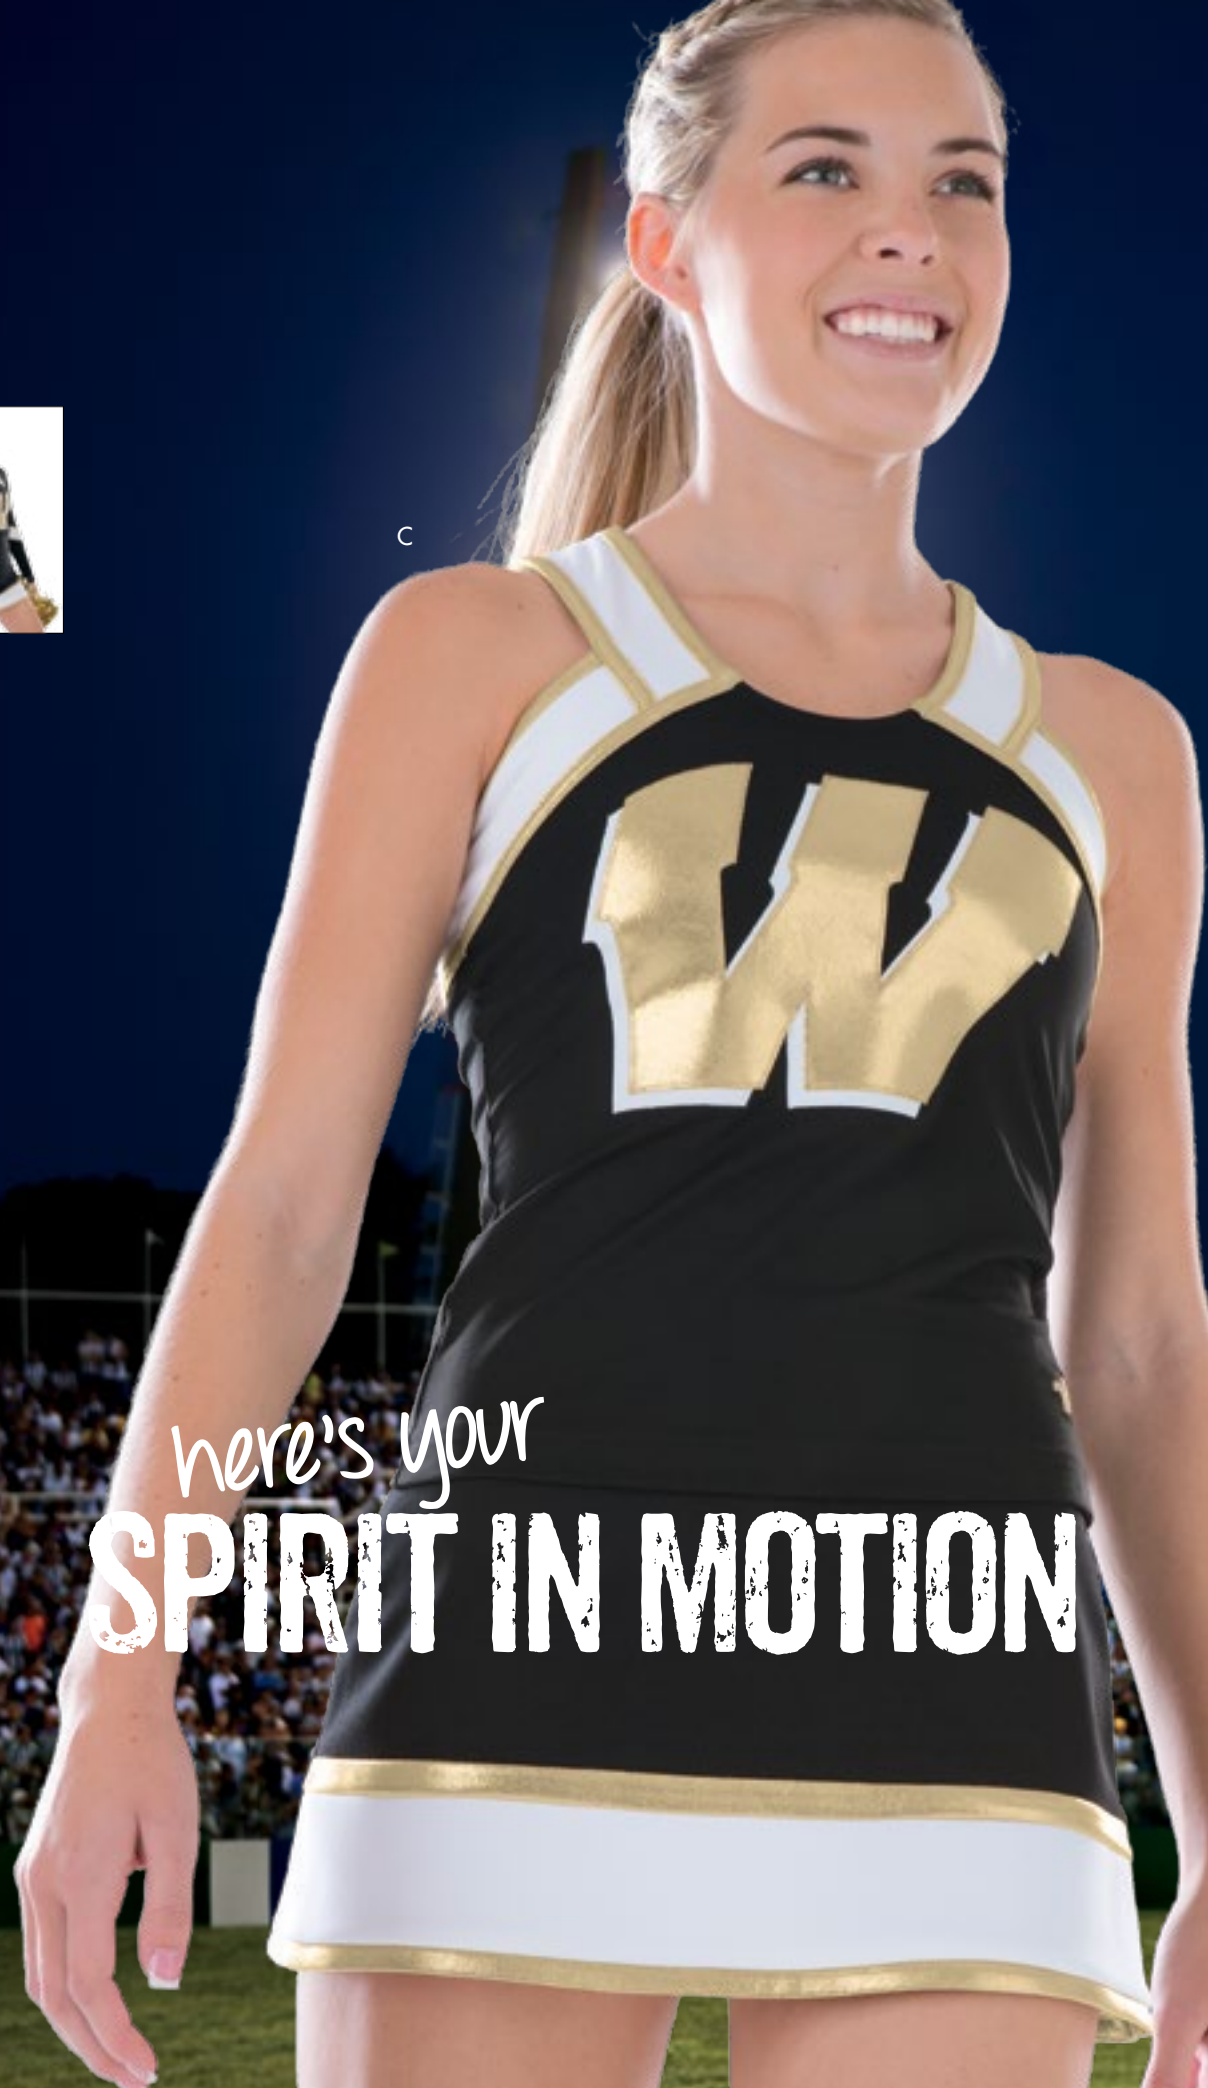

LAYER A
MOTIONFLEX®
BODYLINER
& ELEVATE
YOUR LOOK!

here's your
SPIRIT IN MOTION