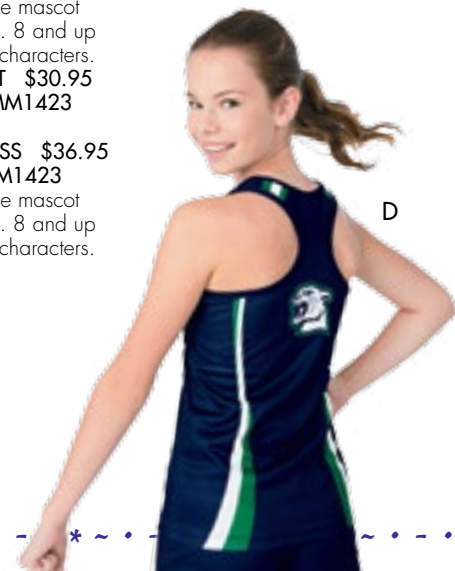

*totally
you.*

also in
Men's top
see ur Rep

D. TANK $29.95
IDTAMM1423
Choose mascot
from p. 8 and up
to 12 characters.
SHORT $23.95
IDSHMM1423

E. V-NECK
POLO $31.95
IDSSCMM1423
Choose mascot
from p. 8 and up
to 12 characters.
SKORT $30.95
IDSKMM1423

F. DRESS $36.95
IDDM1423
Choose mascot
from p. 8 and up
to 12 characters.