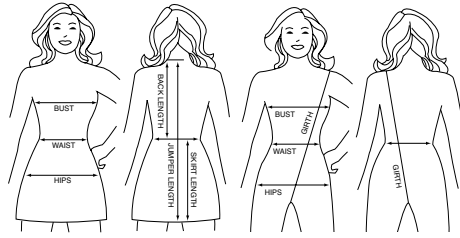

Additional Fashion Monogram Colors:

AQU Aqua	MAG Magenta	NOR Neon Orange	NPR Neon Purple	WAT Watermelon
JAD Jade	MNT Mint	NPK Neon Pink	NYL Neon Yellow	YEL Yellow

How to Determine Your Uniform Size

We strongly recommend that you contact your sales representative for professional assistance. For the Rep in your area call 1-800-533-8022 or visit varsity.com.