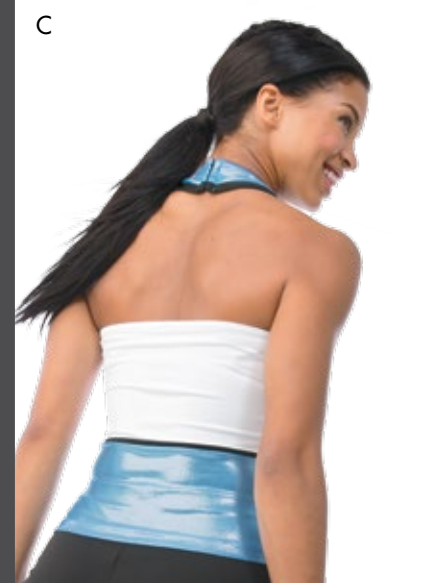

A. A-LINE DRESS
With Rhinestones
DD-146RH $116.95
Without Rhinestones
DD-146 $91.95
Optional strap included.
Back zipper. Attached
underliner and brief.
Lettering: (CFCBAVGL-3) 3".

B. HIP LENGTH HALTER
With Rhinestones
DH-146HRH $89.95
Without Rhinestones
DH-146H $64.95
Optional strap included.
Front lined. Lettering:
(CFCBAVGL-3) 3".
BOOT CUT PANT
V-500BPMF $48.95
In all MotionFLEX® colors.

C. HIP LENGTH TOP
Halter
DH-128H $61.95
Racer Back
DT-128H $61.95
Front lined. Halter with
hook and eye closure.
Lettering: (CFRAR-3) 3".
Rhinestones sold
separately: (CMC20HF).
Youth in racer back only.
Bodyliner, $63.95, mock
neck crop (MFBLR-128CM)
or sweetheart neck crop
(MFBLR-128CS)
BOOT CUT PANT
V-500BPMF $48.95
In all MotionFLEX® colors.

D. A-LINE DRESS
DD-128 $86.95
Racer back with front/back
design, back neck zipper.
Attached underliner and brief.
Lettering: (CFRAR-3) 3".
Rhinestones sold separately:
(CMC20HF).

two
in one

Add a liner to this
top for a completely
different look that's
perfect for competition!