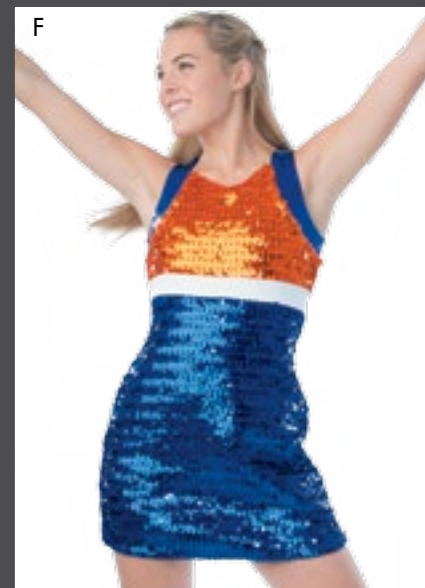

sequin tops

A

SEQUIN COLORS:

Black, Columbia Blue, Dark Green, Gold, Holographic Gold, Holographic Royal, Holographic Scarlet, Holographic Silver, Hot Pink, Kelly, Maroon, Navy, Orange, Purple, Royal, Scarlet, Silver, or White.

A. HIP LENGTH TOP
DTS-0628H $75.95
Solid Lycra® back.
Removable strap.
Front lined. Bound seams.
BOOT CUT PANT
V-500BPL $38.95
In all Lycra® colors.

B. A-LINE PEP DRESS
DDS-0628 $104.95
Solid nylon Lycra® back
and skirt, attached brief.
Removable strap. Front
lined. Bound seams.

C. HIP LENGTH TOP
DTS-083H $73.95
Front/back design, back
neck zipper. Bound seams.

A-LINE SKIRT
DSS-1412B $77.95
Back zipper. Attached brief.

D. A-LINE PEP DRESS
DDS-083 $119.95
Front/back design, back
neck zipper. Attached
brief. Bound seams.

E. HIP LENGTH TOP
Keyhole Back
DTS-1311KH $72.95
Filled Back
DTS-1311H $72.95
Bound seams.
Lettering: Custom logo.
SHORT MFSH-13 $32.95

F. A-LINE PEP DRESS
DDS-1311 $122.95
Filled back. Front/back
design, back neck zipper.
Attached underliner and
brief. Bound seams.

C

E

sequin dresses

B

D

F

day
K
A
D