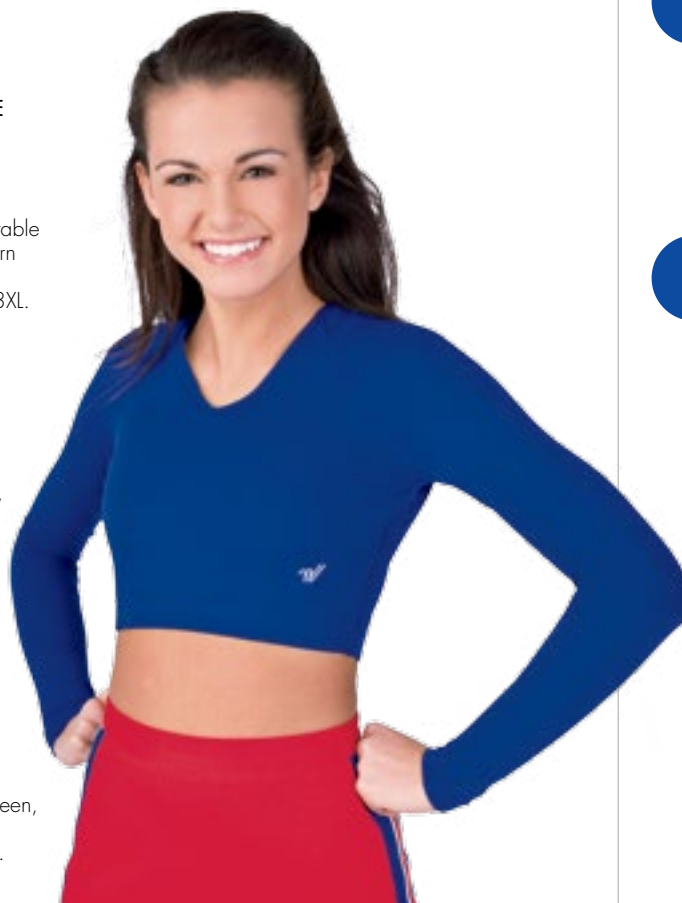

MotionFLEX® MOCK NECK MIDRIFF
MFBLR $35.95
Back neck zipper. Black, Navy, Royal, Scarlet, or White. YS-YL, S-2XL.

MotionFLEX® V-NECK MIDRIFF
MFBLRV $35.95
Black, Navy, Royal, Scarlet, or White. YS-YL, XS-2XL.

MotionFLEX® SHORT
MFSH13Q $21.95
In Stock! Black, Dark Green, Maroon, Navy, Royal, or Scarlet. YS-YL, XS-2XL.