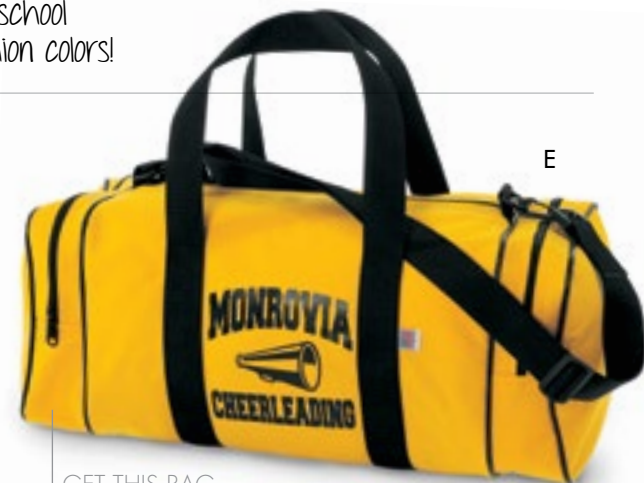

D. GARMENT BAG

GV-2 $22.95

23" x 40".

Screen: SCREENMAS2 (additional $4 charge).

E. TOTE BAG

AP20 $36.95

20" x 9" x 9"

A22 $42.95

24" x 12" x 12"

Adjustable shoulder strap, wrap-around handles.

Two gusseted end pockets.

Screen: SCREENMAS.

F. BARREL BAG

BB08 $25.95

18" x 9". Screen: SCREENRAV.

G, H. BACK PACK

BP08 $45.95

15½" x 19" x 9½". Black Mesh water bottle holder.

1" webbing in Black, Bright Gold, Navy, Scarlet, or White.

G. Screen: SCREENSQSL

H. Screen: SCREENLLFBL2 (additional $4 charge)