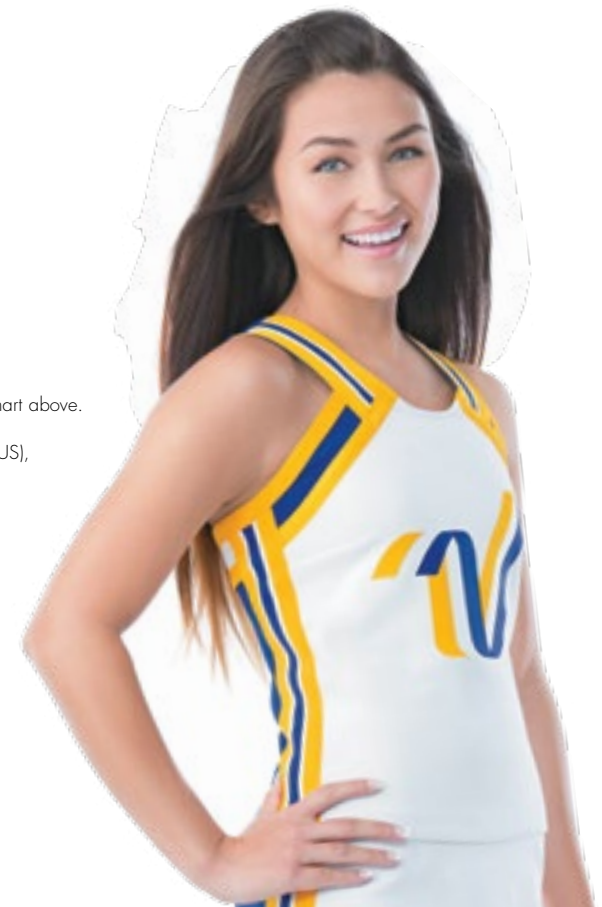

Policies

DELIVERY

Contact your local Varsity representative or our Customer Service department or see varsity.com for current delivery schedules. Delivery schedules are approximate and may vary depending upon availability of products and time of the year your order is placed. Delivery schedule begins upon Varsity's entry and processing of your completed order in the main office. Please allow for transportation time in your area.

We assume no liability for delays in or failure to make delivery due to our inability to obtain supplies, raw materials and labor, or to conditions over which we have no control, including the delays of carriers, accidents, strikes, war, or other unavoidable cause.

MATCHING PREVIOUS ORDERS

Need to outfit new squad members in matching uniforms?

We make every effort to match colors as closely as possible. Although the finest dyes are used in all items, materials and lots may absorb dye to slightly varying degrees and shading differences may occur. Varsity cannot be responsible for matching items purchased from our catalog to those purchased from other suppliers. See color chart for approximate Varsity colors.

All reorders for uniforms with monogram or ECMs must include a photocopy of the garment showing the style and placement of the lettering. Reorders may not match exactly unless a photocopy is included. Uniform reorders for garments with tackle twill must include the original order number. Please contact your local Varsity sales representative for all reorders.

CANCELLATIONS

All Varsity uniforms are specially made for the individual customer. Therefore, once your order has been placed into production it is impossible to cancel it or make changes to it.

USE AND CARE INSTRUCTIONS