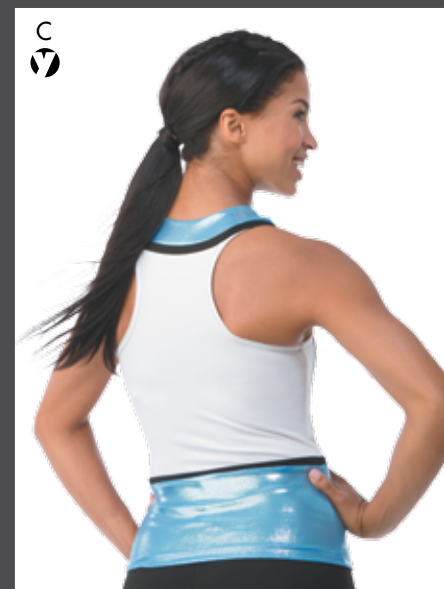

A. A-LINE DRESS
With Rhinestones
DD-146RH $116.95
Without Rhinestones
DD-146 $91.95
Optional strap included.
Back zipper. Attached
underliner and brief.
Lettering: (CFCBAVGL-3) 3".

B. HIP LENGTH HALTER
With Rhinestones
DH-146HRH $89.95
Without Rhinestones
DH-146H $64.95
Optional strap included.
Front lined. Lettering:
(CFCBAVGL-3) 3".
BOOT CUT PANT
V-500BPMF $48.95
In all MotionFLEX® colors.

C. HIP LENGTH TOP
Halter
DH-128H $61.95
Racer Back
DT-128H $61.95
Front lined. Halter with
hook and eye closure.
Lettering: (CFRAR-3) 3".
Rhinestones sold
separately: (CMC20HF).
Youth in racer back only.
Bodyliner, $63.95, mock
neck crop (MFBLR-128CM)
or sweetheart neck crop
(MFBLR-128CS)
BOOT CUT PANT
V-500BPMF $48.95
In all MotionFLEX® colors.

D. A-LINE DRESS
DD-128 $86.95
Racer back with front/back
design, back neck zipper.
Attached underliner and brief.
Lettering: (CFRAR-3) 3".
Rhinestones sold separately:
(CMC20HF).

two
in one

Add a liner to this
top for a completely
different look that's
perfect for competition!