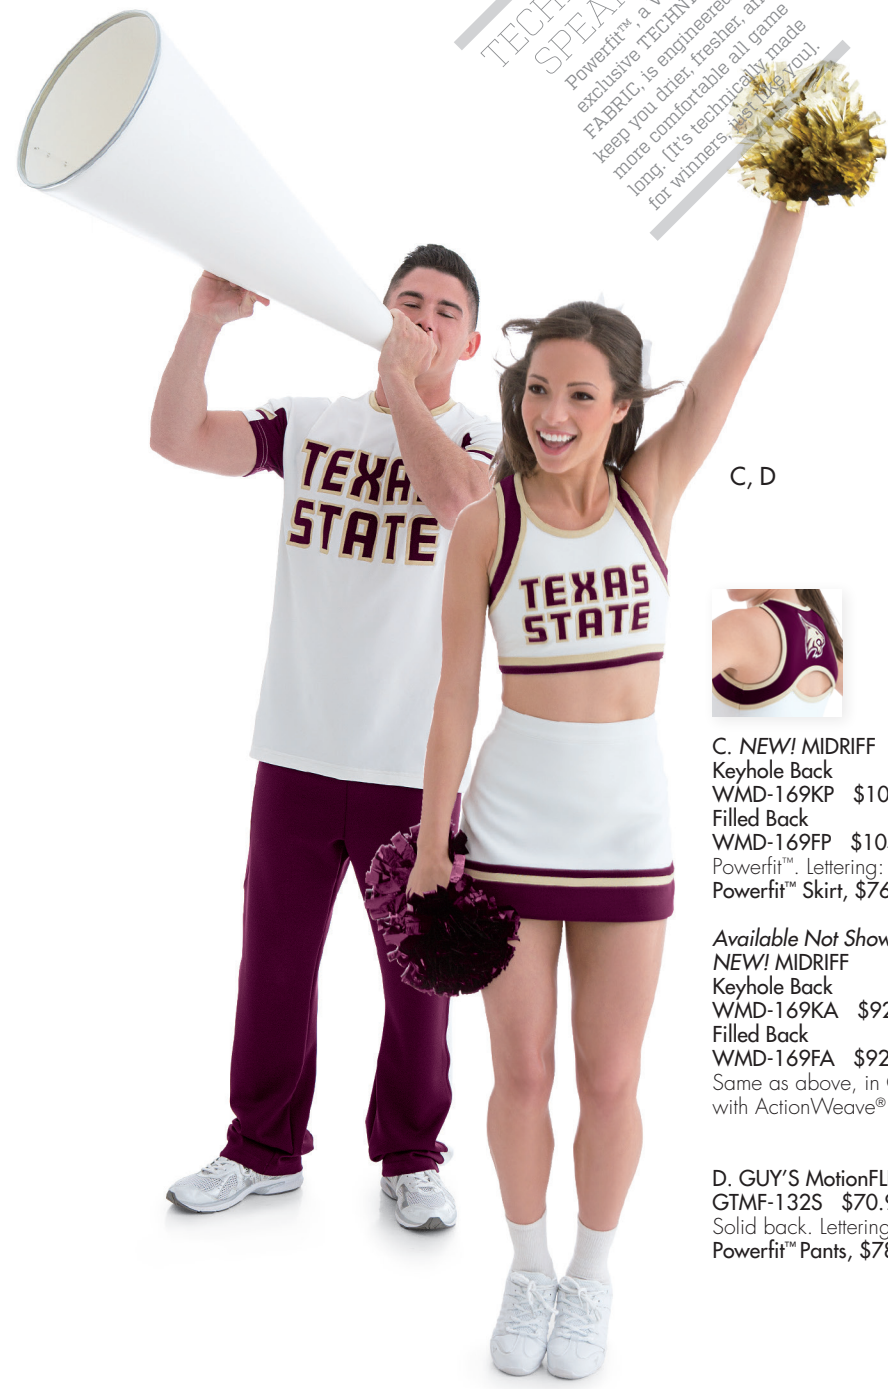

THIS IS OUR STATE.

YOU MAKE US PROUD

Every time you suit up in Varsity, you stand a little taller, your voice is stronger, and your spirit shines brighter for all to see.

We share your passion and speak your language. We listen to your needs, and provide solutions—ever evolving with the development of innovative fabric technologies, the creation of new designs, and the expansion of our resources to communicate, educate, inform, and inspire.

Varsity is proud to represent the top colleges and universities in the USA. You are our inspiration to think smarter and work harder for current and future generations of spirit leaders.

Stand proud in Varsity.

TECHNICALLY SPEAKING

Powerfit™, a Varsity exclusive TECHNICAL FABRIC, is engineered to keep you drier, fresher, and more comfortable all game long. (It's technically made for winners, just like you).

C, D

C. NEW! MIDRIFF
Keyhole Back
WMD-169KP $104.95
Filled Back
WMD-169FP $104.95
Powerfit™. Lettering: Custom logos.
Powerfit™ Skirt, $76.95, (S-114P)

Available Not Shown:
NEW! MIDRIFF
Keyhole Back
WMD-169KA $92.95
Filled Back
WMD-169FA $92.95
Same as above, in Classic polyester with ActionWeave® back design.

D. GUY'S MotionFLEX® TOP
GTMF-132S $70.95
Solid back. Lettering: Custom logo.
Powerfit™ Pants, $78.95, (GPP-130)