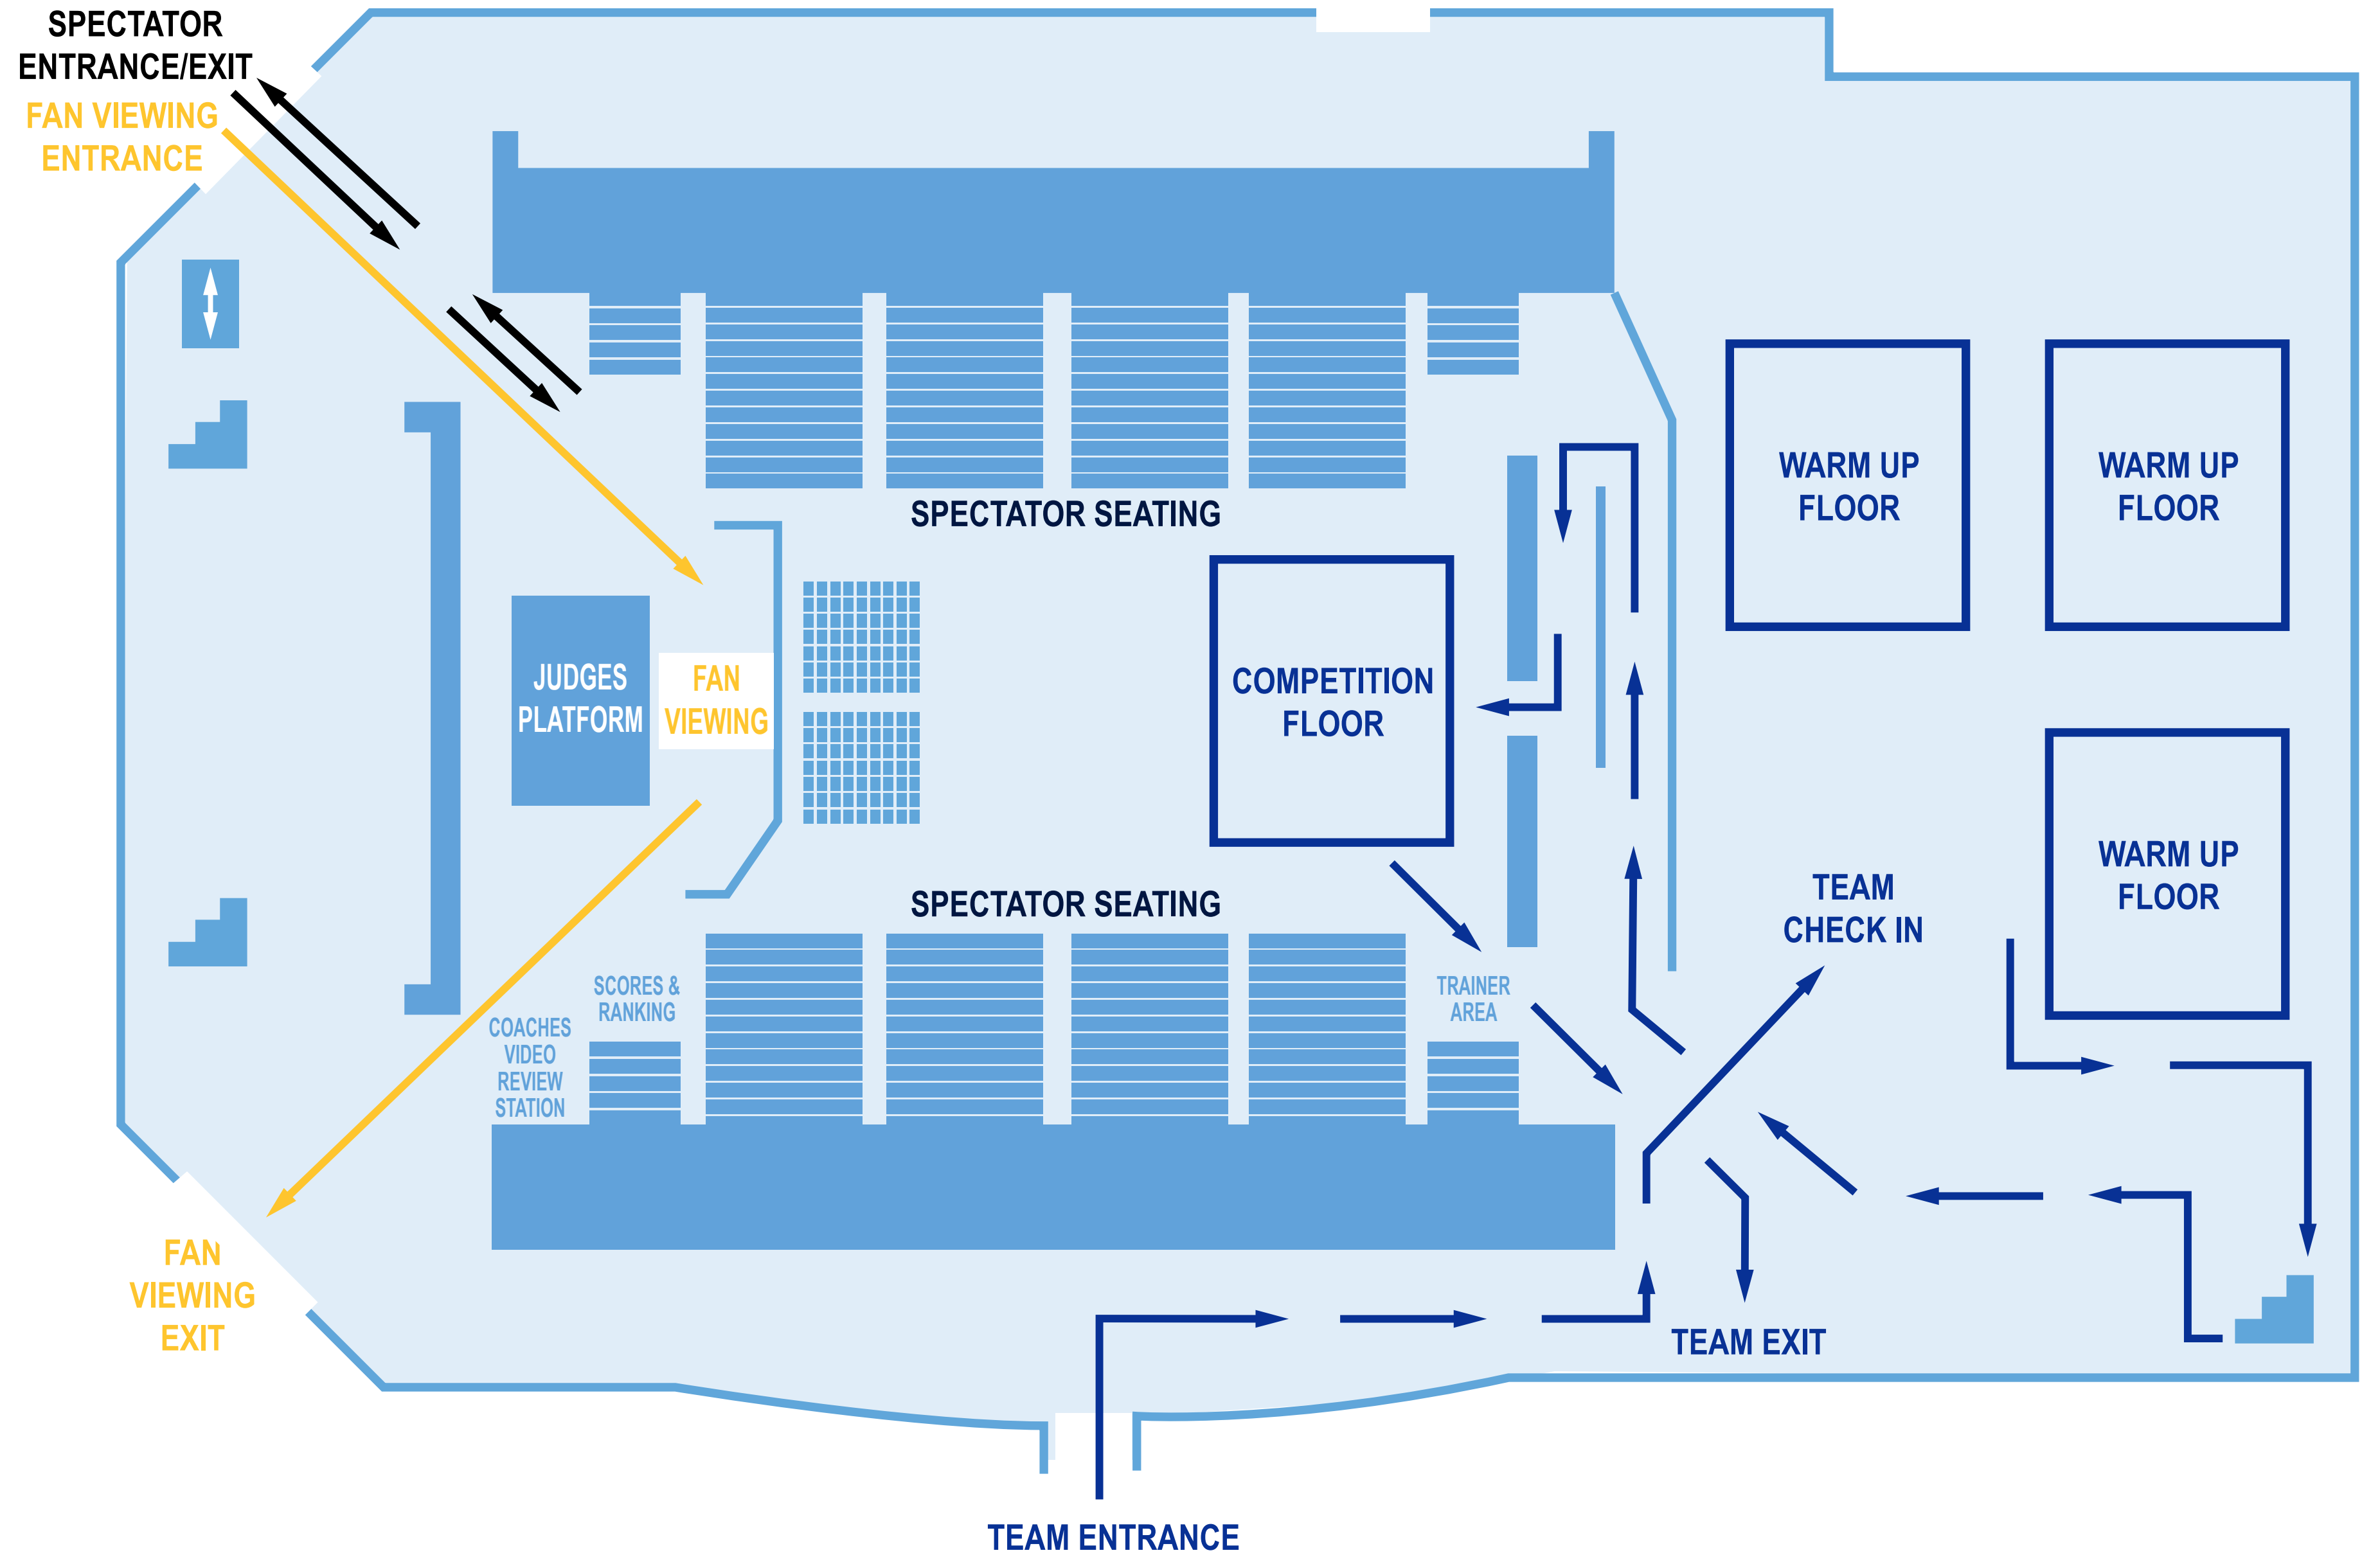

# FULL COMPLEX EVENT MAP

## KEY:

- ELEVATOR
- STAIRS
- TEAMS
- SPECTATORS
- FANS

# ATHLETIC CENTER