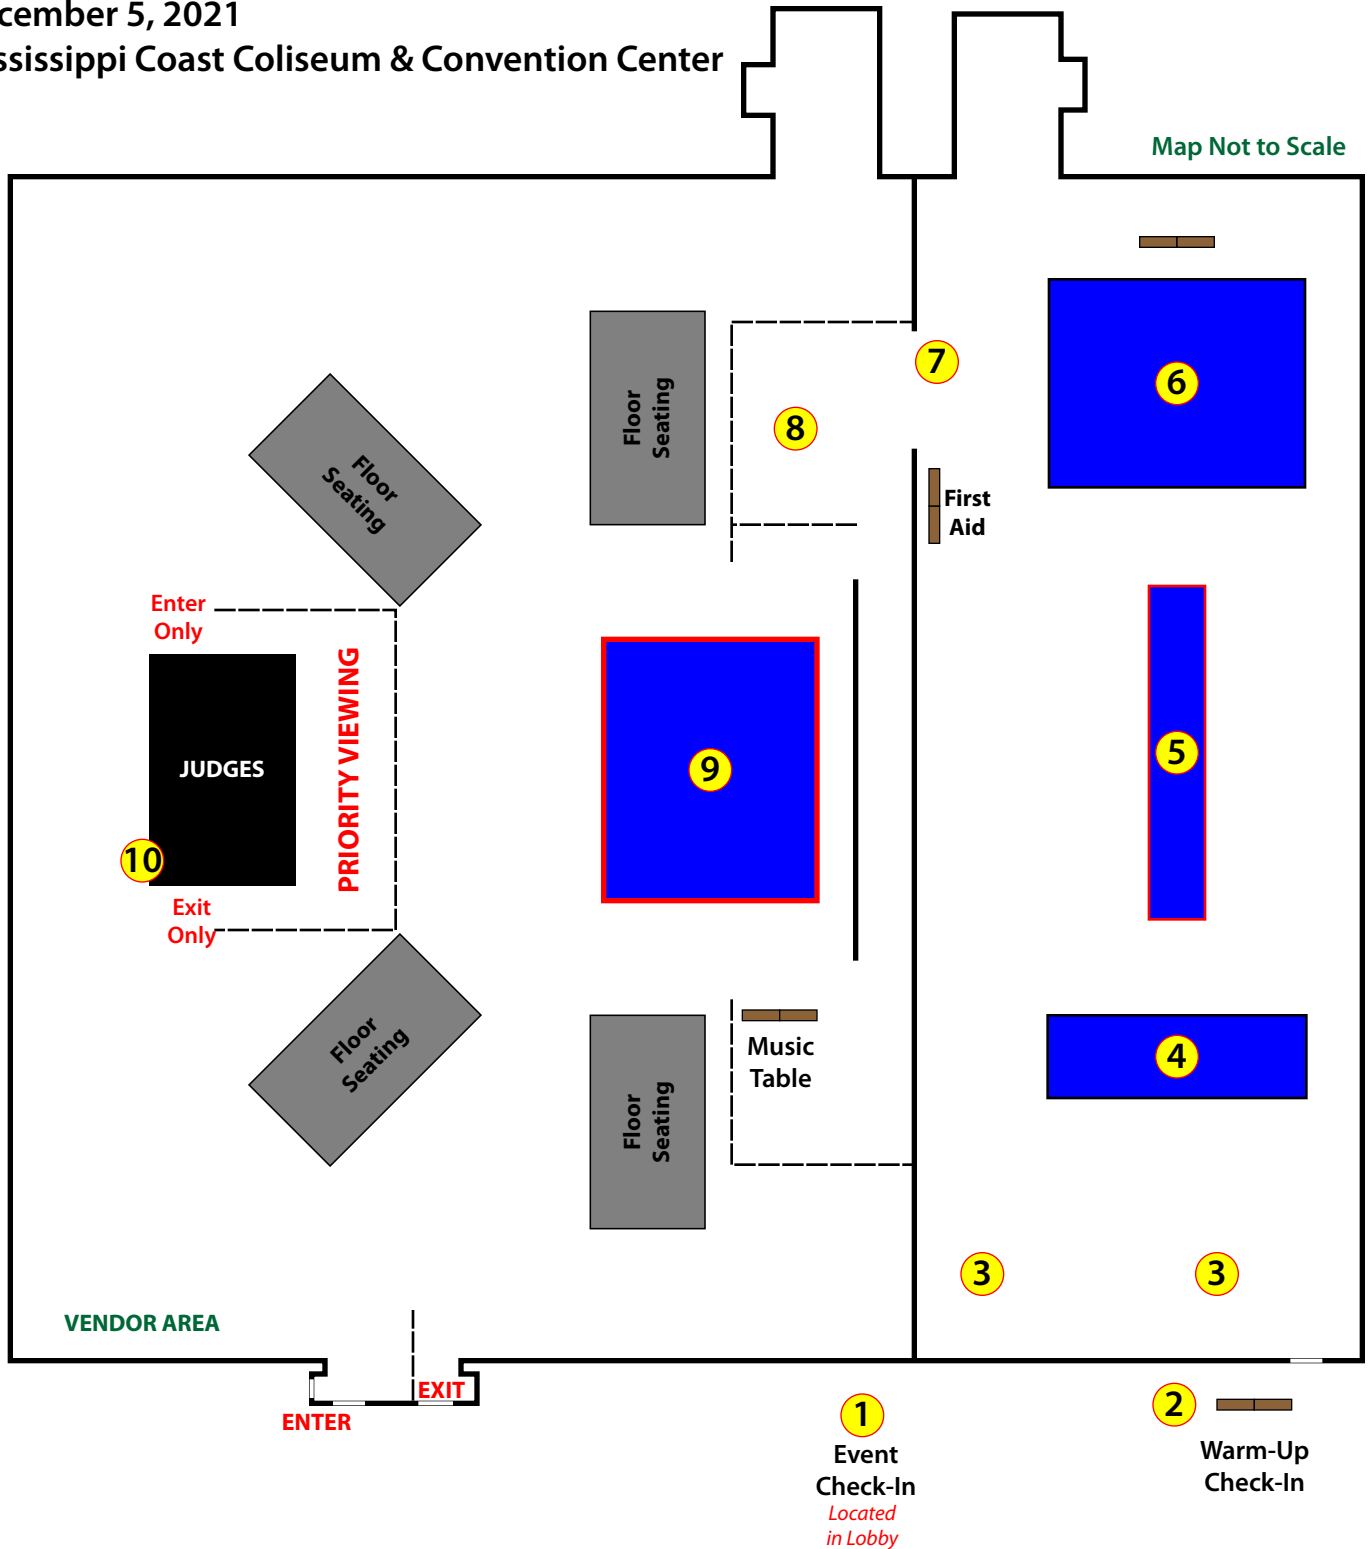

JAMfest - Biloxi - Classic

December 5, 2021

Mississippi Coast Coliseum & Convention Center

Map Not to Scale

1- EVENT CHECK-IN *Turn in paperwork. Receive credentials.*

2- WARM-UP CHECK-IN *Report at least 12 minutes before 1st mat.*

3- TEAM STRETCHING *No skills allowed except jumps.*

4- 54' X 18' MAT *6 minutes*

5- 70' X 12' TUMBLING STRIP *6 minutes*

6- FULL SIZE FOAM FLOOR *6 minutes*

7- IN THE HOLE *3 minutes*

8- ON DECK *3 minutes*

9- PERFORMANCE FLOOR *Good Luck!!!*

10- SCORE SHEET REVIEW *Don't forget to review your scores.*