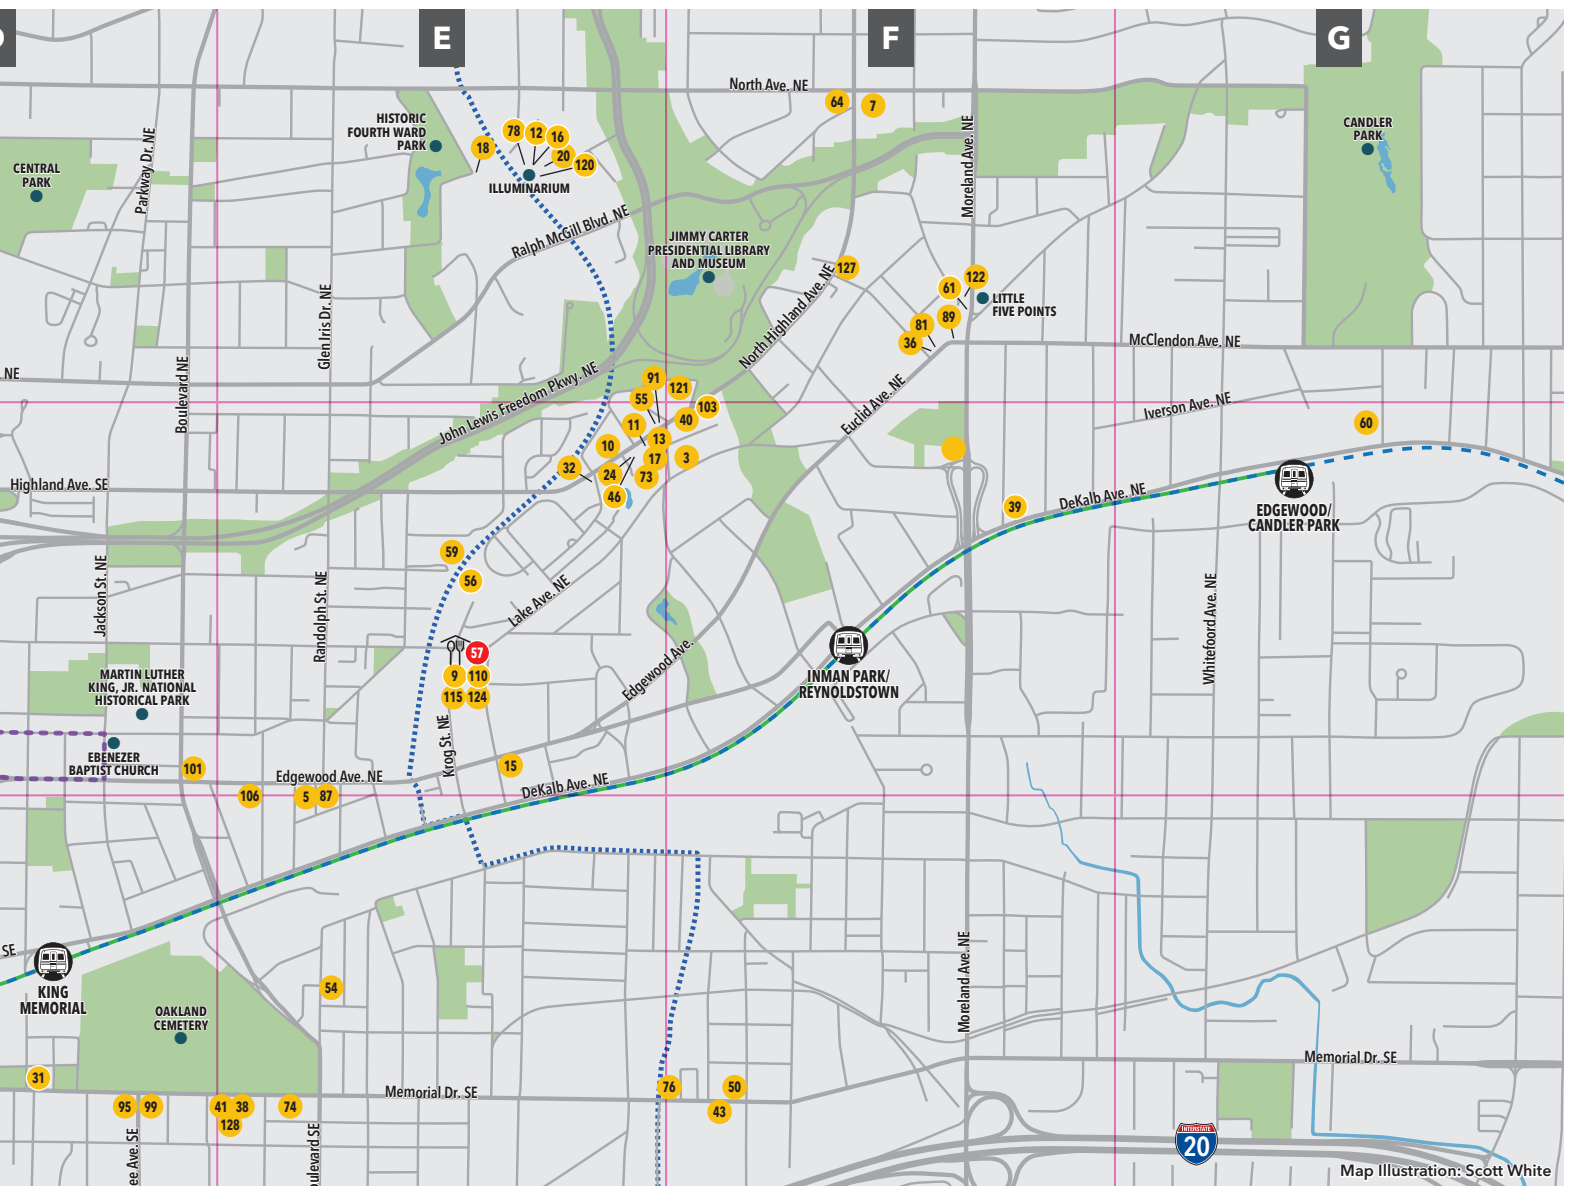

Atlanta
215 Peachtree St NE
+1 404.688.7625

#HardRockCafe | [hardrockcafe.com](https://www.hardrockcafe.com)

©2022 Hard Rock International (USA), Inc. All rights reserved.

ATLANTA'S DOWNTOWN RESTAURANTS

No.	Name	Grid	No.	Name	Grid	No.	Name	Grid
1	ADios Cafe	B-3	24	Char Korean Bar & Grill	E-2	46	Hampton + Hudson	E-2
2	AG	C-2	25	Chick-fil-A Vine City	A-2	47	Hard Rock Cafe	C-2
3	The Albert	F-2	26	The Cloakroom (The American a Doubletree by Hilton)	C-2	48	High Velocity (Atlanta Marriott Marquis)	C-2
4	Amalfi Pizza	C-2	27	CNN Center Atrium & Food Court	C-2	49	Highland Bakery	C-2
5	Ammazza Edgewood	E-2	28	The Collage (Sheraton Atlanta Hotel)	D-2	50	Home Grown	F-3
6	Atlanta Breakfast Club	C-1	29	Cuts Steakhouse	C-2	51	Hsu's Gourmet	C-2
7	Babette's Café	F-1	30	Daddy D'z BBQ Joynt	D-3	52	The Hub at Peachtree Center	C-2
8	Bar 210 (Westin Peachtree Plaza)	C-2	31	Das BBQ	D-3	53	Hudson Grille - Downtown	C-2
9	Bar Mercado	E-2	32	Delbar	E-2	54	JenChan's	E-3
10	Barcelona	E-2	33	Der Biergarten	C-2	55	Kale Me Krazy	E-2
11	bartaco	E-2	34	Dos Bocas	C-2	56	Kevin Rathbun Steak	E-2
12	Bazati	E-1	35	Drafting Table	C-2	57	Krog Street Market	E-2
13	Beetlecat	E-2	36	Euclid Avenue Yacht Club	F-1	58	Kwan's Deli & Korean Kitchen	C-2
14	Big Kahuna	C-2	37	Fellaship	B-3	59	Ladybird Grove & Mess Hall	E-2
15	BoccaLupo	E-2	38	Firepit Pizza Tavern	E-3	60	Lazy Betty	G-2
16	The Brasserie at Bazati	E-1	39	Fox Bros. Bar-B-Q	F-2	61	Little 5 Points Corner Tavern	F-1
17	Bread & Butterfly	E-2	40	Fritti	F-2	62	Living Room (W Atlanta Downtown)	C-1
18	Buena Vida Tapas & Sol	E-1	41	Gather - Grant Park Market	E-3	63	Local Motives (W Atlanta Downtown)	C-1
19	Bullpen Rib House	C-3	42	Gibney's Pub	C-2	64	Manuel's Tavern	F-1
20	Bully Boy	E-1	43	Girl Diver	F-3	65	The Market (Hyatt Regency Atlanta)	C-2
21	Busy Bee Cafe	A-2	44	Glenn's Kitchen (Glenn Hotel)	C-2	66	Market Cafe (AmericasMart Atlanta)	C-2
22	By George (Candler Hotel)	C-2	45	Gus's Fried Chicken	C-2	67	The Marketplace (Hilton Atlanta)	D-2
23	Catch 12	C-1				68	Max Lager's Wood-Fired Grill & Brewery	C-2