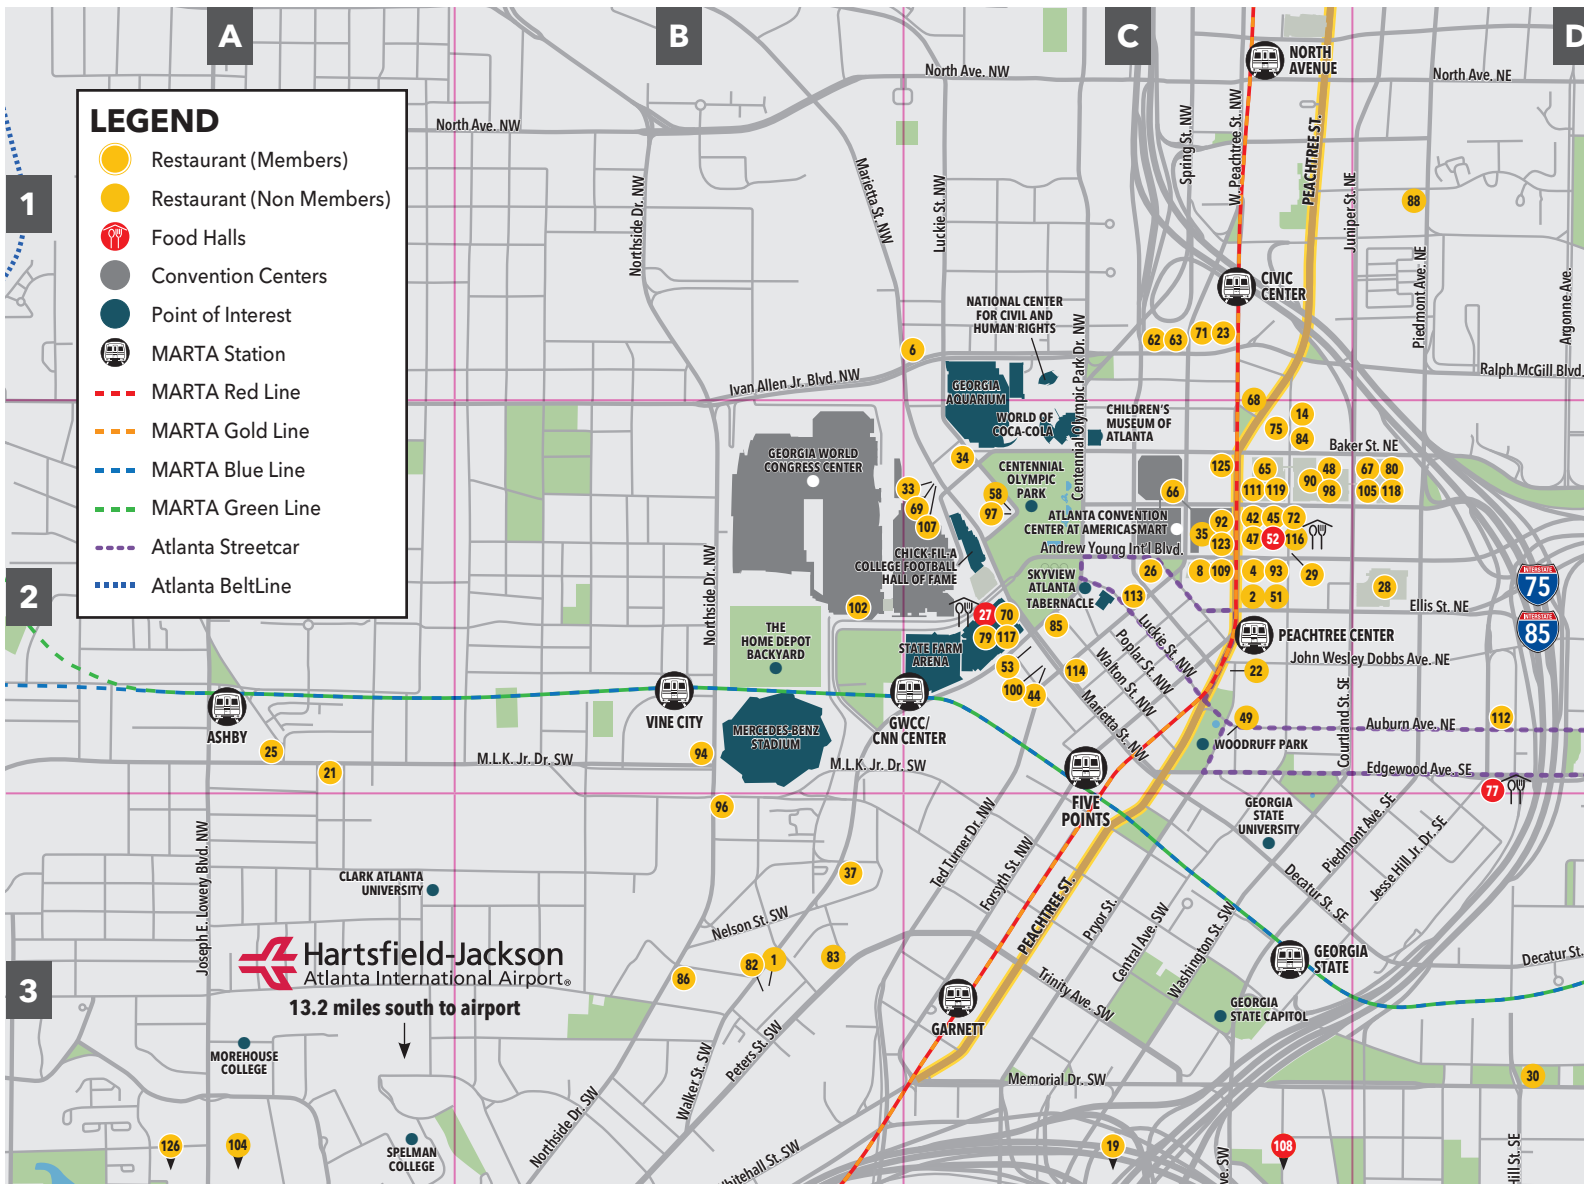

Atlanta
215 Peachtree St NE
+1 404.688.7625

#HardRockCafe | [hardrockcafe.com](https://www.hardrockcafe.com)

©2022 Hard Rock International (USA), Inc. All rights reserved.

ATLANTA'S DOWNTOWN RESTAURANTS

No.	Name	Grid	No.	Name	Grid	No.	Name	Grid
1	ADios Cafe	B-3	24	Char Korean Bar & Grill	E-2	46	Hampton + Hudson	E-2
2	AG	C-2	25	Chick-fil-A Vine City	A-2	47	Hard Rock Cafe	C-2
3	The Albert	F-2	26	The Cloakroom (The American a Doubletree by Hilton)	C-2	48	High Velocity (Atlanta Marriott Marquis)	C-2
4	Amalfi Pizza	C-2	27	CNN Center Atrium & Food Court	C-2	49	Highland Bakery	C-2
5	Ammazza Edgewood	E-2	28	The Collage (Sheraton Atlanta Hotel)	D-2	50	Home Grown	F-3
6	Atlanta Breakfast Club	C-1	29	Cuts Steakhouse	C-2	51	Hsu's Gourmet	C-2
7	Babette's Café	F-1	30	Daddy D'z BBQ Joynt	D-3	52	The Hub at Peachtree Center	C-2
8	Bar 210 (Westin Peachtree Plaza)	C-2	31	Das BBQ	D-3	53	Hudson Grille - Downtown	C-2
9	Bar Mercado	E-2	32	Delbar	E-2	54	JenChan's	E-3
10	Barcelona	E-2	33	Der Biergarten	C-2	55	Kale Me Krazy	E-2
11	bartaco	E-2	34	Dos Bocas	C-2	56	Kevin Rathbun Steak	E-2
12	Bazati	E-1	35	Drafting Table	C-2	57	Krog Street Market	E-2
13	Beetlecat	E-2	36	Euclid Avenue Yacht Club	F-1	58	Kwan's Deli & Korean Kitchen	C-2
14	Big Kahuna	C-2	37	Fellaship	B-3	59	Ladybird Grove & Mess Hall	E-2
15	BoccaLupo	E-2	38	Firepit Pizza Tavern	E-3	60	Lazy Betty	G-2
16	The Brasserie at Bazati	E-1	39	Fox Bros. Bar-B-Q	F-2	61	Little 5 Points Corner Tavern	F-1
17	Bread & Butterfly	E-2	40	Fritti	F-2	62	Living Room (W Atlanta Downtown)	C-1
18	Buena Vida Tapas & Sol	E-1	41	Gather - Grant Park Market	E-3	63	Local Motives (W Atlanta Downtown)	C-1
19	Bullpen Rib House	C-3	42	Gibney's Pub	C-2	64	Manuel's Tavern	F-1
20	Bully Boy	E-1	43	Girl Diver	F-3	65	The Market (Hyatt Regency Atlanta)	C-2
21	Busy Bee Cafe	A-2	44	Glenn's Kitchen (Glenn Hotel)	C-2	66	Market Cafe (AmericasMart Atlanta)	C-2
22	By George (Candler Hotel)	C-2	45	Gus's Fried Chicken	C-2	67	The Marketplace (Hilton Atlanta)	D-2
23	Catch 12	C-1				68	Max Lager's Wood-Fired Grill & Brewery	C-2