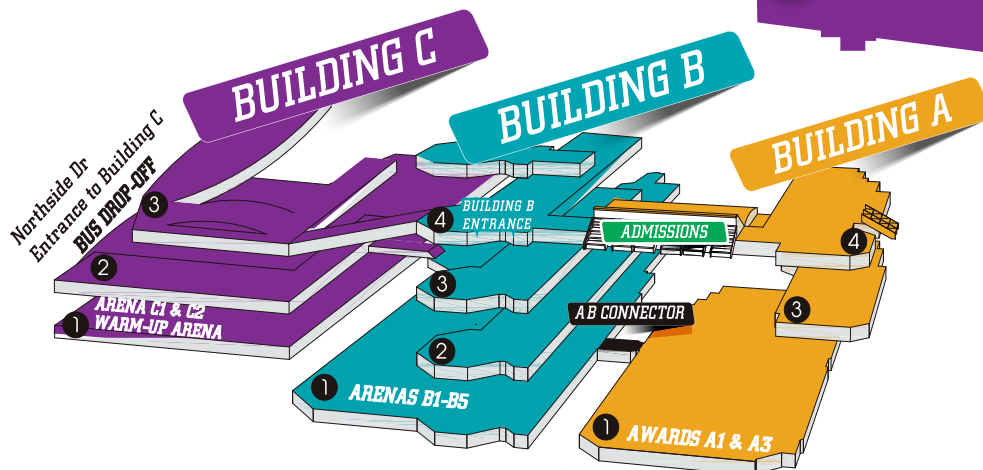

A Quick Guide to CHEERSPORT

- Building A - Level One: A1 - A3: Awards
- Building B - Level One: B1-B5 Competition Arenas
  B3: Vendors
  B4: CHEERSPORT VARSITYShop
- Building C - Level One: C1 & C2 Competition Arenas
  C3/C4: Warm-Up Arena

To get to Building C, from Buildings A & B it is a 15 minute walk, so please plan accordingly and wear good walking shoes.

On Level One of Building C you will find two Competition Arenas C1 and C2. Also on Level One is the Warm-Up Arena. No spectators are allowed in the Warm-Up Arena - Coaches and Competitors ONLY.