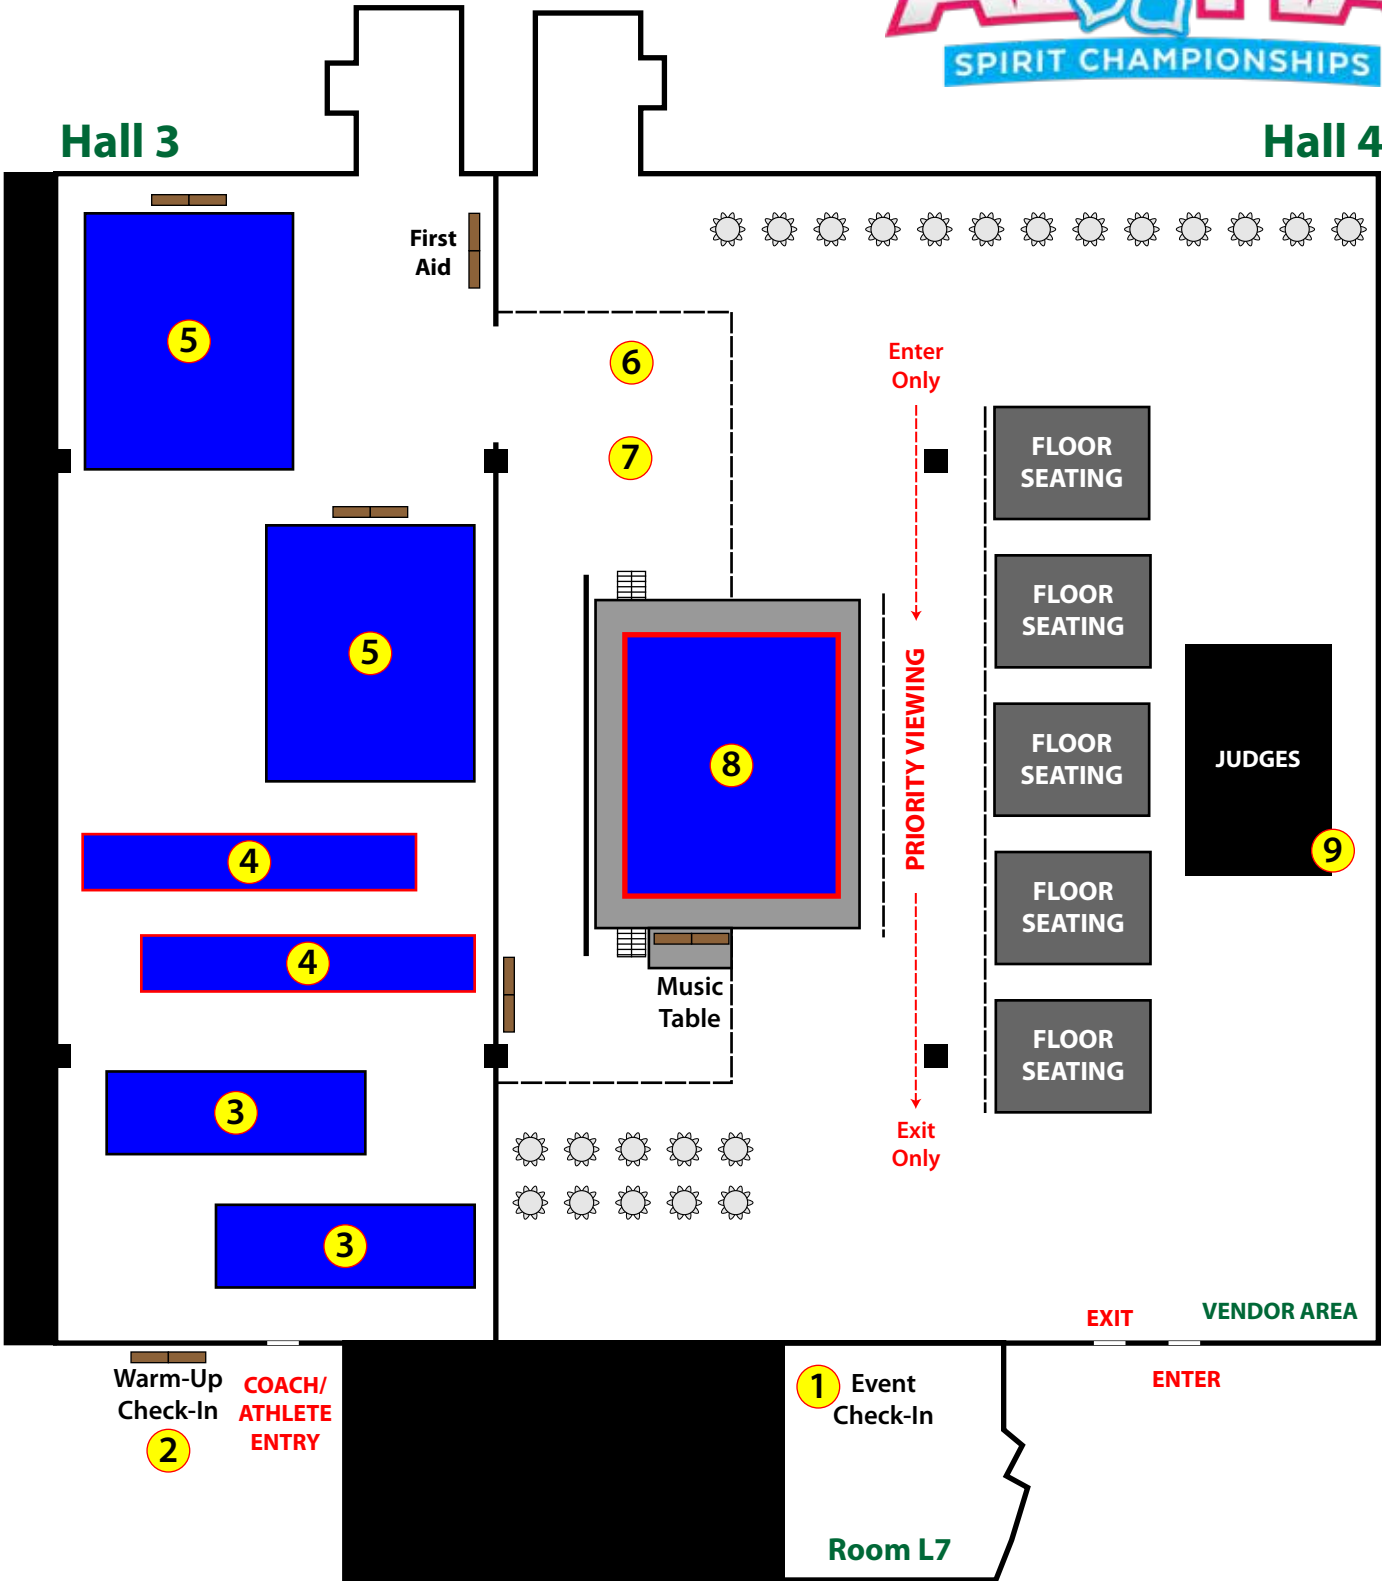

Aloha - Biloxi - Showdown

JANUARY 28-29, 2023

Mississippi Coast Convention Center

Map Not to Scale

- | | |
|--|--|
| 1- EVENT CHECK-IN (Mtg Rm L7) <i>Turn in paperwork. Receive credentials.</i> | 5- FULL SIZE FOAM FLOOR <i>8 minutes</i> |
| 2- WARM-UP CHECK-IN <i>Report 5 minutes before 1st mat.</i> | 6- IN THE HOLE |
| 3- 54' X 18' MAT <i>8 minutes</i> | 7- ON DECK |
| 4- 70' X 12' TUMBLING STRIP <i>8 minutes</i> | 8- PERFORMANCE FLOOR <i>Good Luck!!!</i> |
| | 9- SCORE SHEET REVIEW <i>Don't forget to review your scores.</i> |