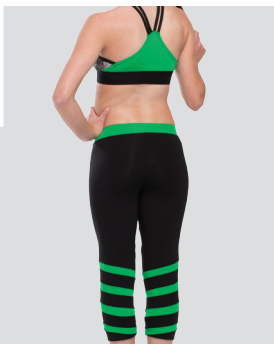

**VARSITY**  
ALL STAR  
FASHION

**THE  
PRACTICE  
COLLECTION**

BOLD STRAP BRA #1611  
SHORT #1611

A woman is shown from the back, wearing a black sports bra and black shorts with a pink waistband. The waistbands feature a repeating 'V-LOGO BAND' pattern. The background is a blurred city skyline with tall buildings under a clear sky.

BRA #1677  
CAPRI #1677

BRA #1654  
SHORT #1677

**PAGE 2-3**

Bra #1611  
Short #1611

**PAGE 4**

Bra #1623  
Capri #1623

**PAGE 7**

Bra #1620  
Capri #1620

**PAGE 8**

Bra #1608  
Legging #1608

**PAGE 11**

Bra #1610  
Capri #1658

**PAGE 12**

Bra #1630  
Capri #1630

**PAGE 5**  
Bra #1629  
Capri #1629

**PAGE 6**  
Bra #1616  
Short #1616