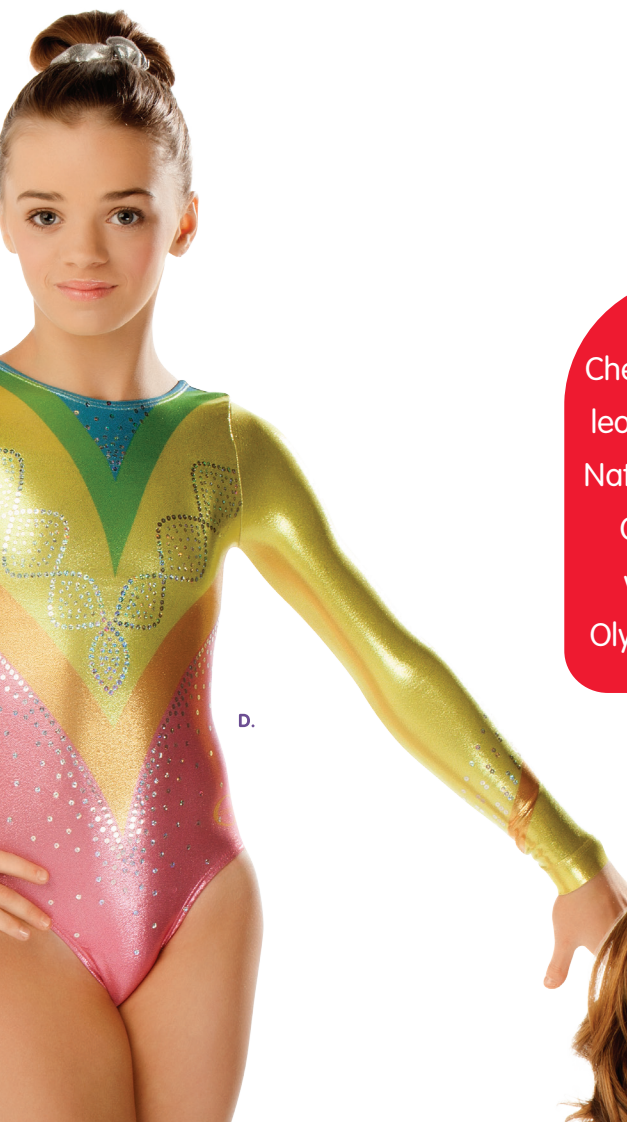

- A. OZLE01601STQRH**  
Sublimated V-Neck ¾ Length Sleeve  
Competitive Leo embellished with SWAROVSKI®  
CRYSTALS and Threadless Sequins
- B. OZLE01609STQ**  
Sublimated Scoop Neck ¾ Length Sleeve  
Competitive Leo embellished with  
SWAROVSKI® CRYSTALS
- C. OZLE01665STQRH**  
Sublimated V-Neck ¾ Length Sleeve  
Competitive Leo embellished with SWAROVSKI®  
CRYSTALS and Threadless Sequins