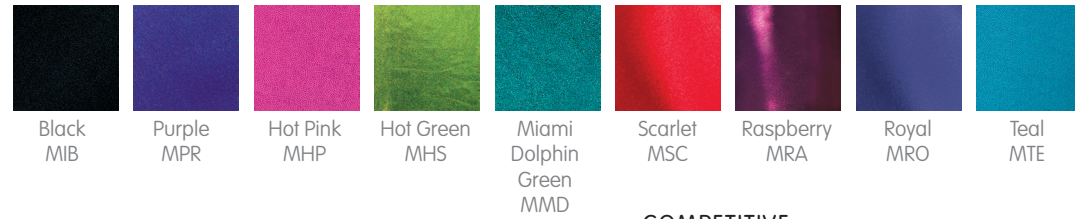

MISTY LYCRA®