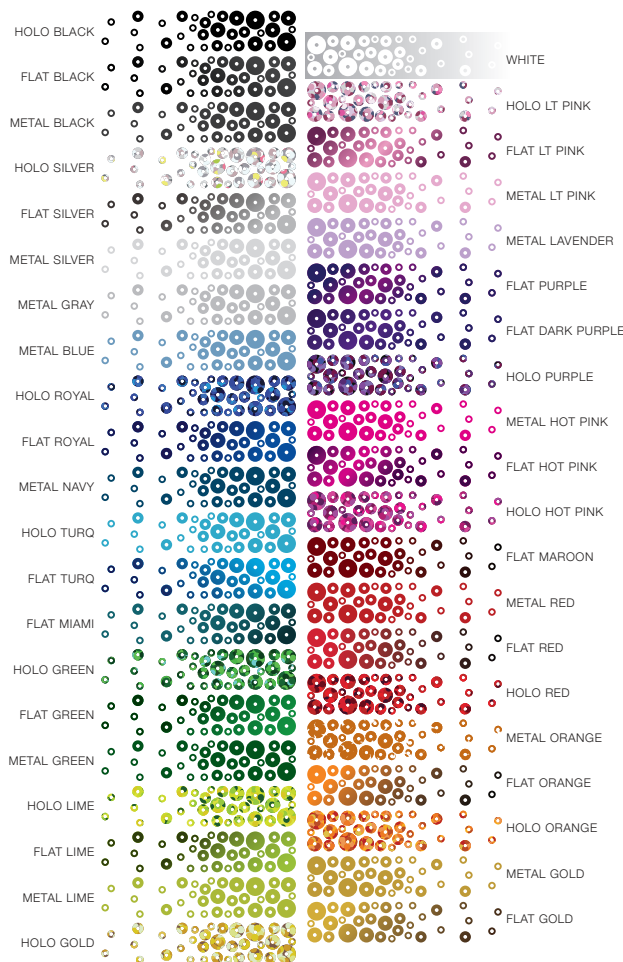

## COMPETITIVE V-NECKS

## COMPETITIVE SCOOP NECKS

## T-BACKS

# SEQUIN COLOR CHOICES