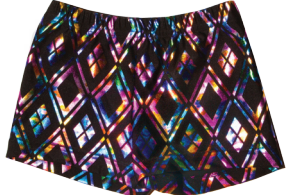

OZSH101
Aztec (AZT)